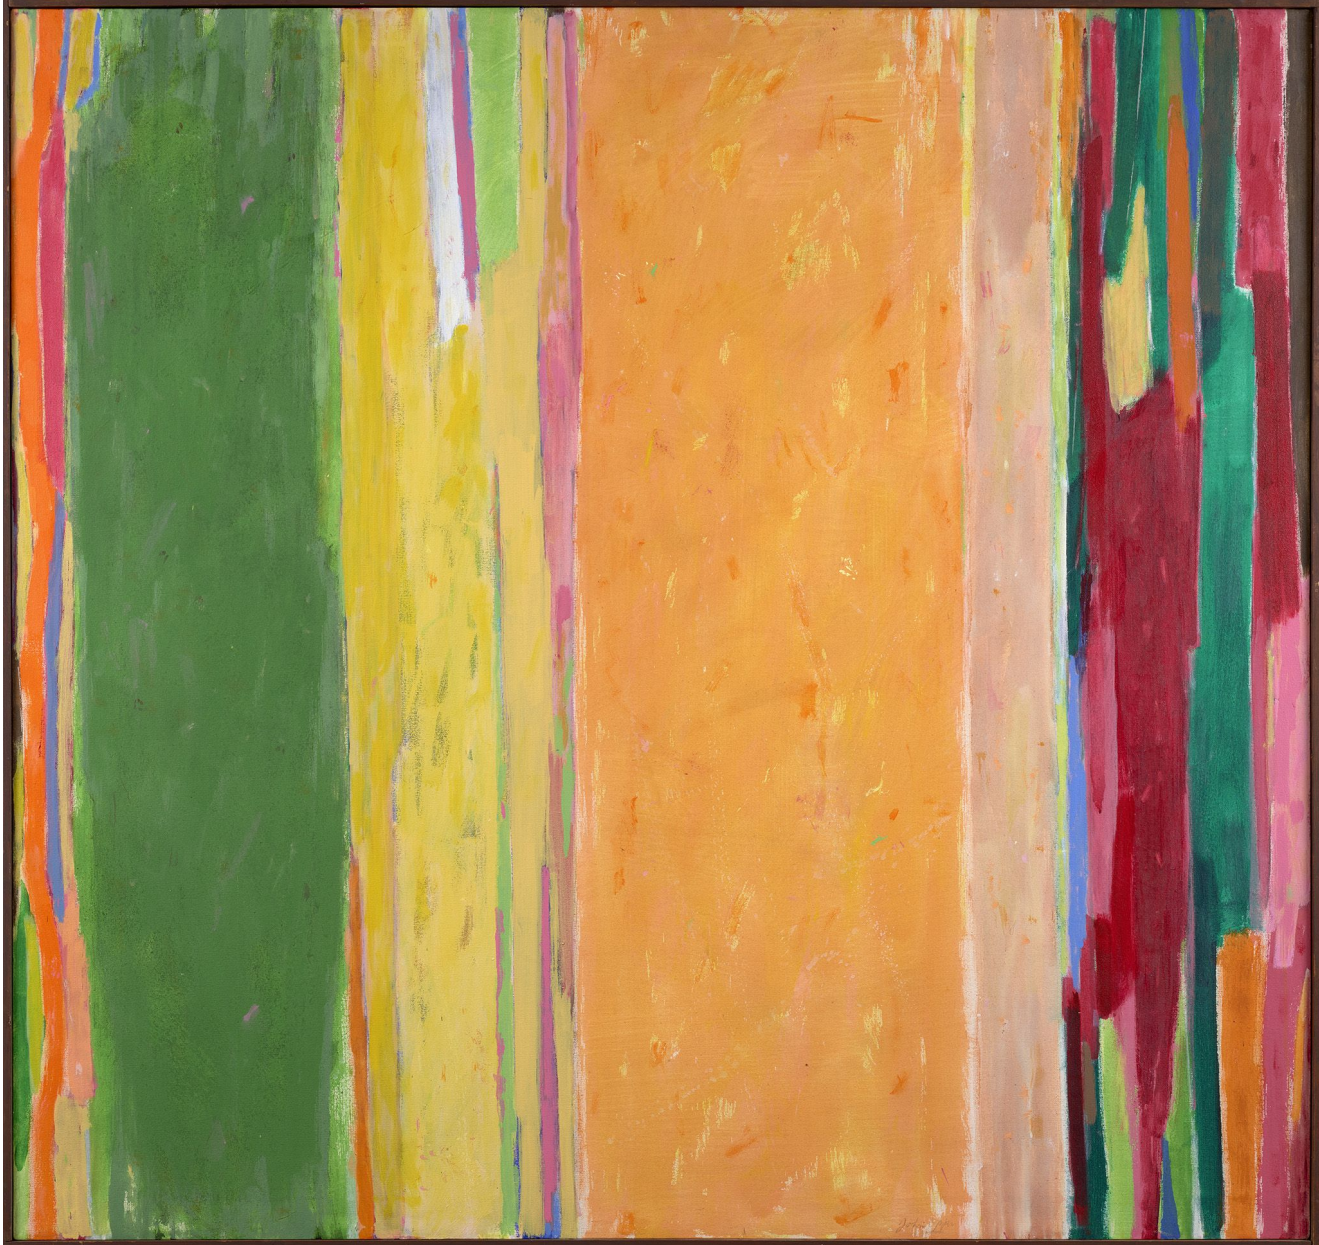

BERRY ■ CAMPBELL

John Opper, *Untitled*, 1986
Acrylic on canvas, 64 1/4 x 68 1/4 in. (163.2 x 173.3 cm)
OPP-00063