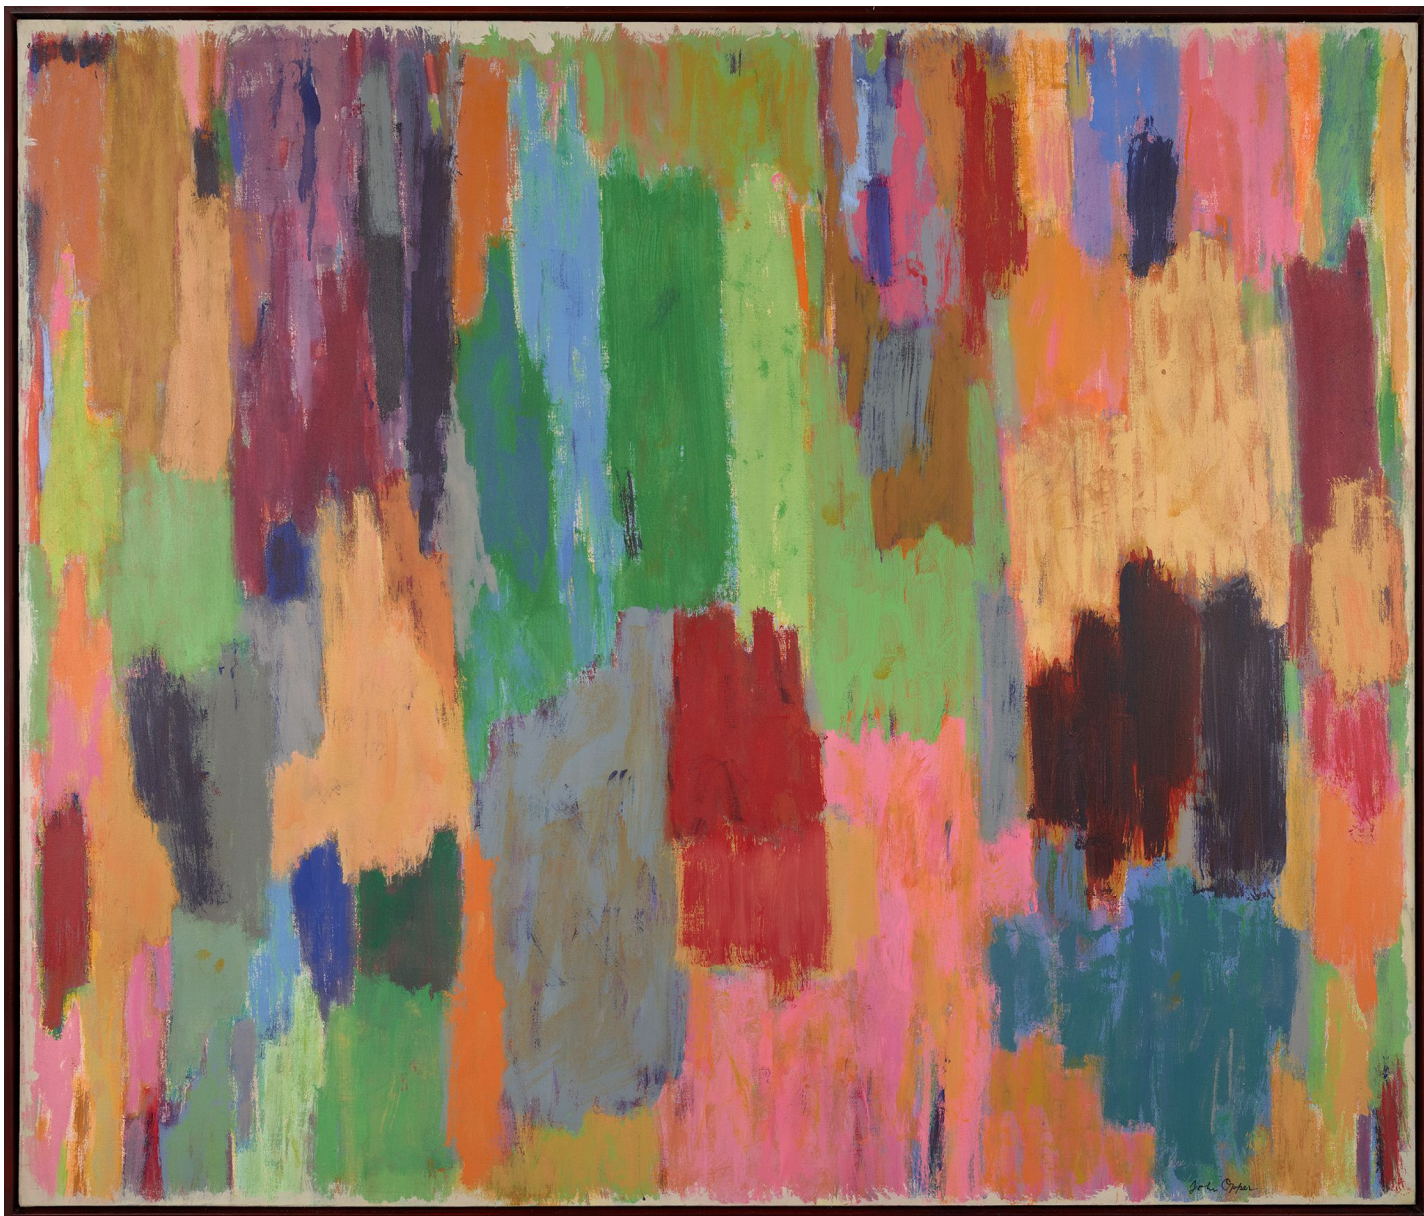

BERRY ■ CAMPBELL

John Opper, *Amagansett (AM-5)*, 1987-88
Acrylic on canvas, 66 x 78 in. (167.6 x 198.1 cm)
OPP-00062