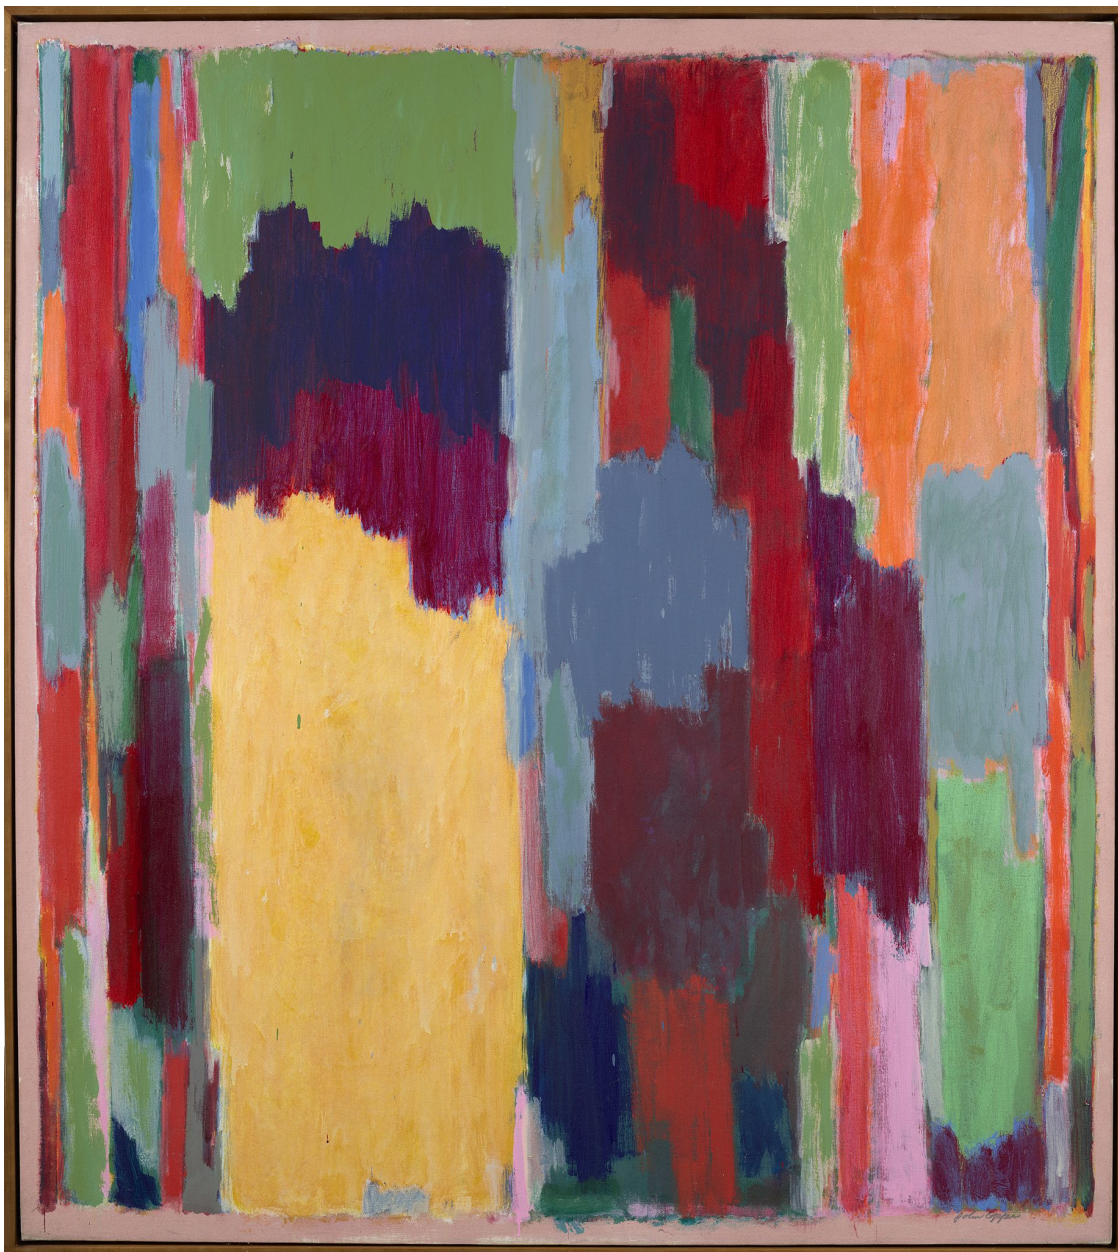

BERRY ■ CAMPBELL

John Opper, *Untitled (B-24)*, 1988
Acrylic on canvas, 69 x 62 in. (175.3 x 157.5 cm)
OPP-00057