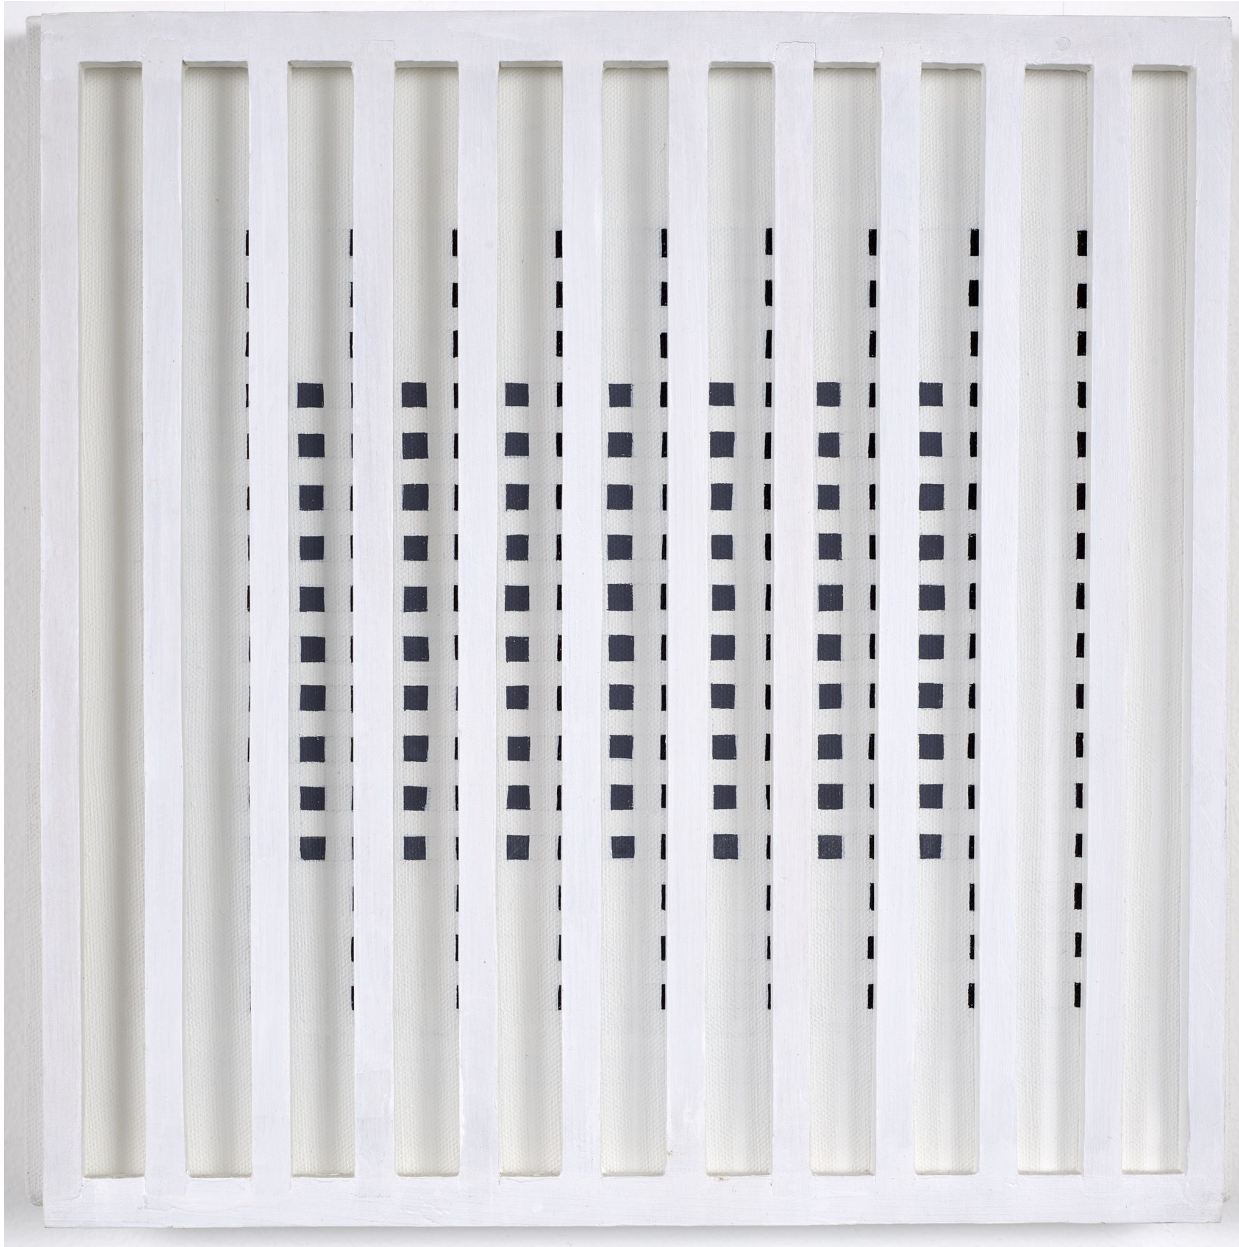

# BERRY ■ CAMPBELL

John Goodyear, *Black Forward*, 1983  
Acrylic on canvas and wood, 12 x 12 in. (30.5 x 30.5 cm)  
GOO-00067