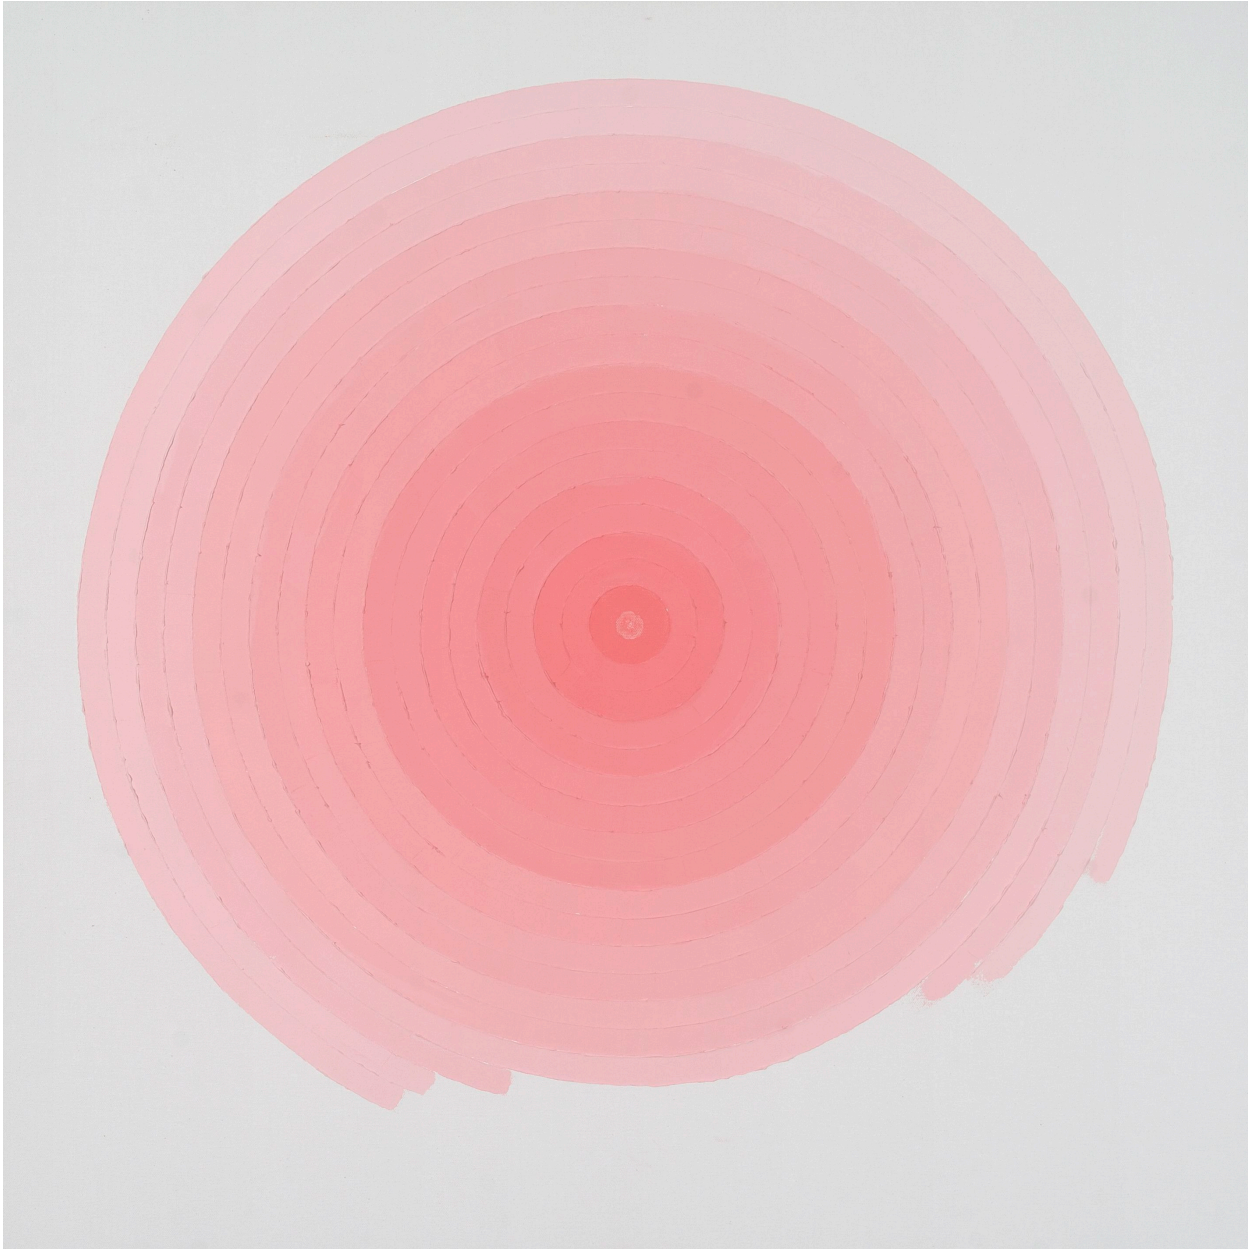

BERRY ■ CAMPBELL

Eric Dever, *NSTW-9* / *SOLD*, 2012
Oil on canvas, 36 x 36 in. (91.4 x 91.4 cm)
DEV-00167