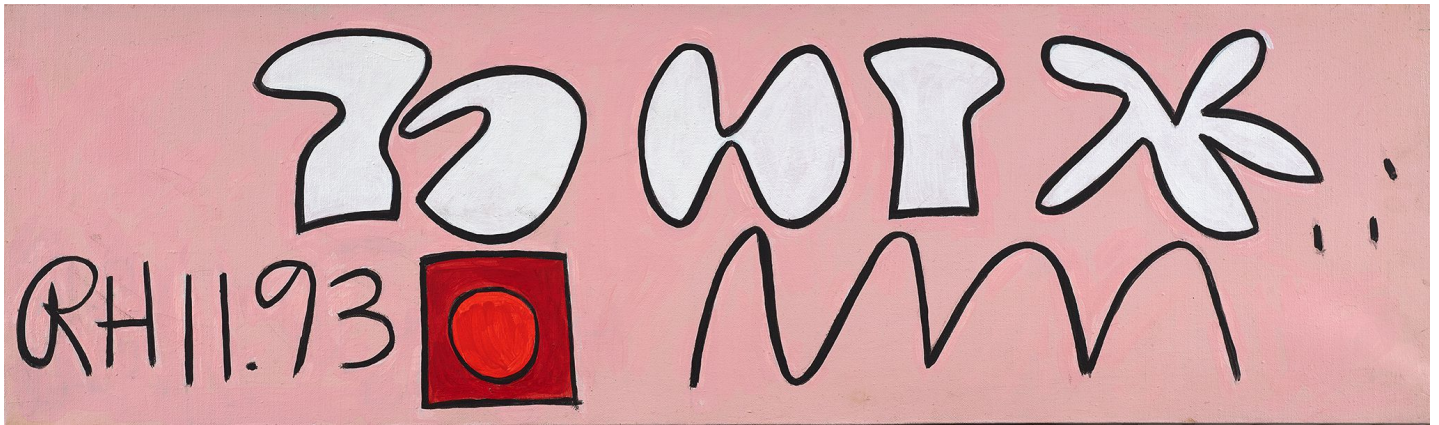

BERRY ■ CAMPBELL

Raymond Hendler, *RH 11.93*, 1993
Acrylic on canvas, 12 1/2 x 42 in. (31.8 x 106.7 cm)
HEN-00205