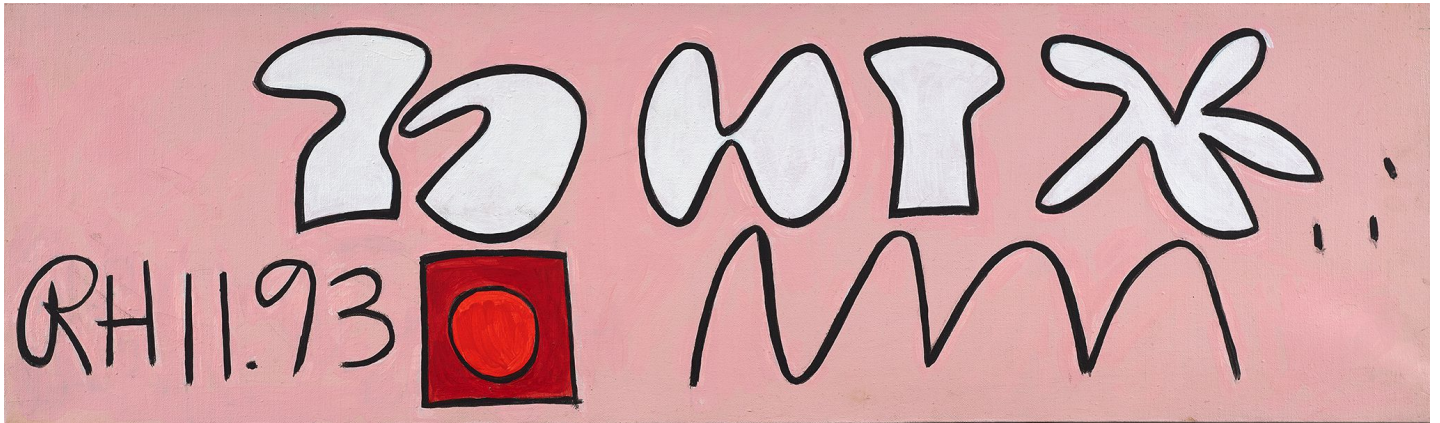

# BERRY ■ CAMPBELL

Raymond Hendler, *RH 11.93*, 1993  
Acrylic on canvas, 12 1/2 x 42 in. (31.8 x 106.7 cm)  
HEN-00205