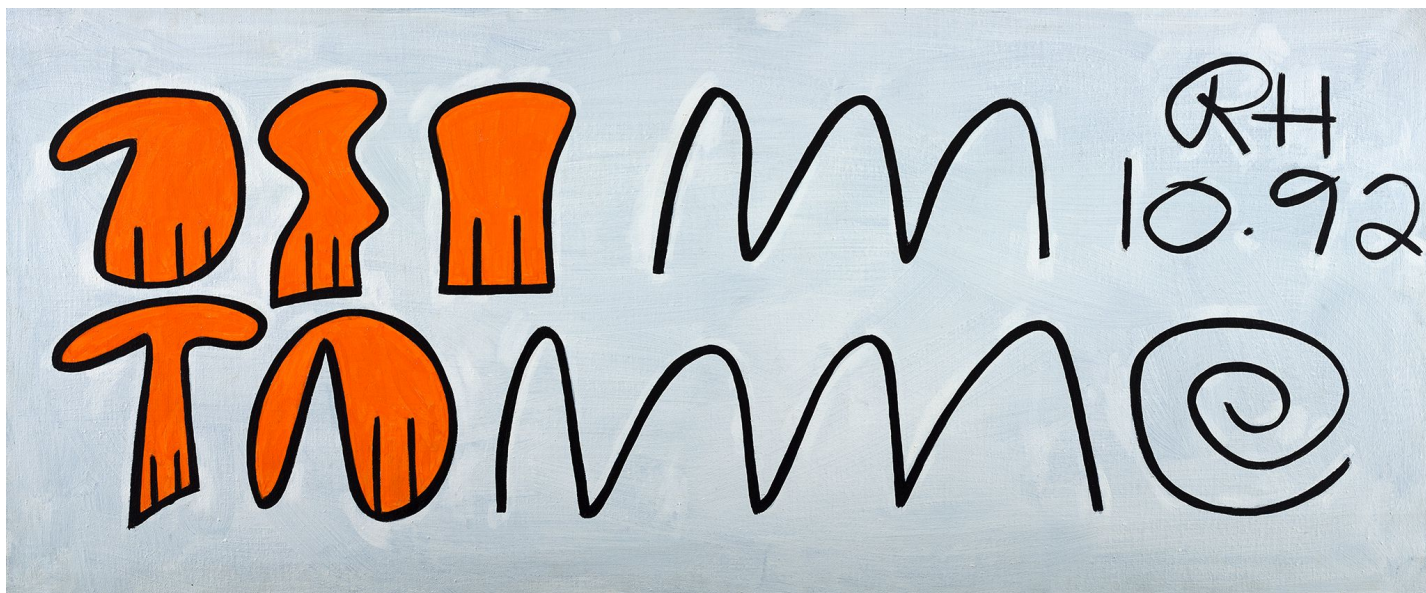

# BERRY ■ CAMPBELL

Raymond Hendler, *RH 10.92*, 1992  
Acrylic on canvas, 21 x 50 in. (53.3 x 127 cm)  
HEN-00186