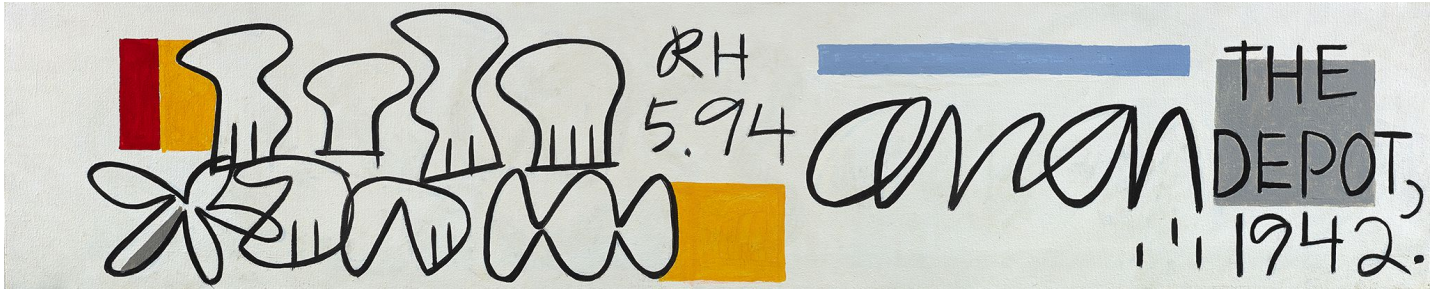

# BERRY ■ CAMPBELL

Raymond Hendler, *The Depot 1942*, 1994  
Acrylic on canvas, 12 x 60 in. (30.5 x 152.4 cm)  
HEN-00184