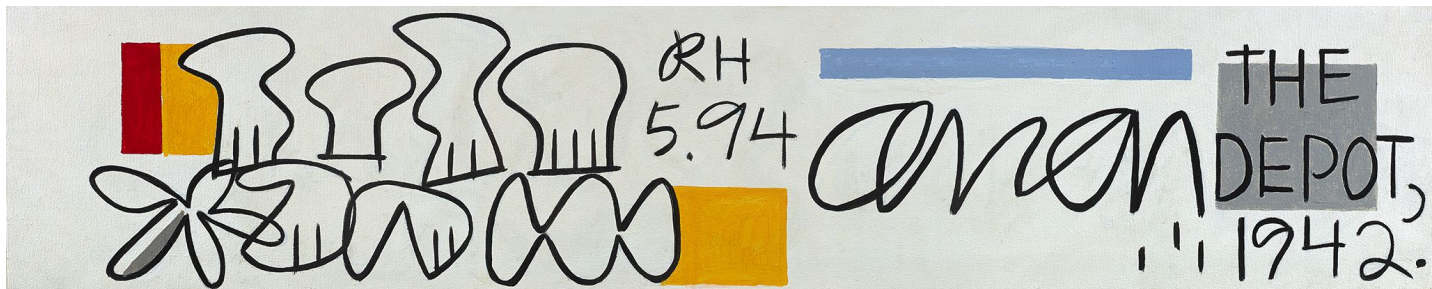

BERRY ■ CAMPBELL

Raymond Hendler, *The Depot 1942*, 1994
Acrylic on canvas, 12 x 60 in. (30.5 x 152.4 cm)
HEN-00184