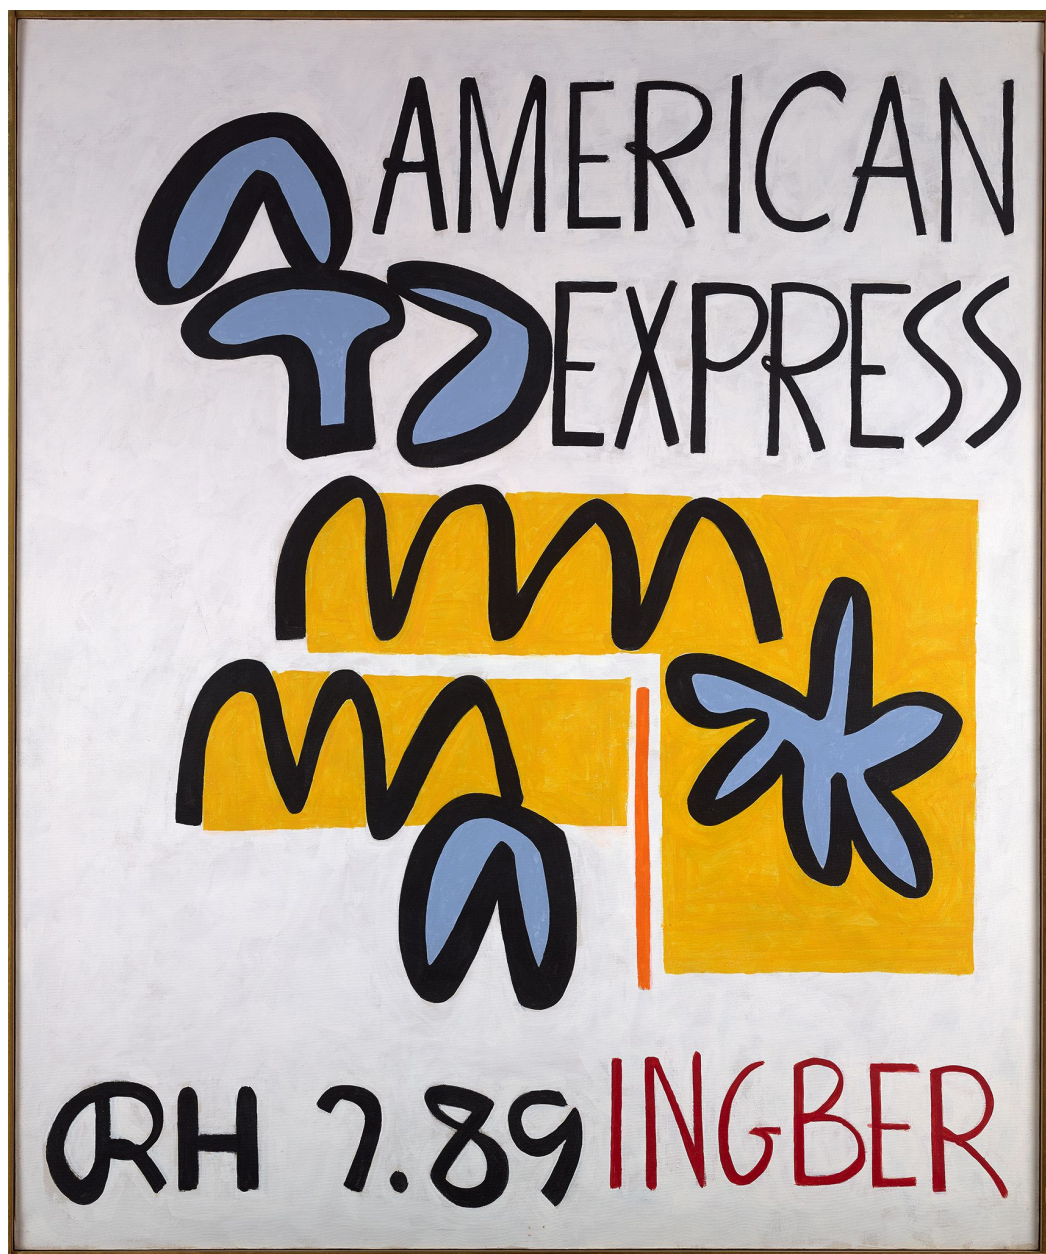

BERRY ■ CAMPBELL

Raymond Hendler, *American Express*, 1989
Acrylic on canvas, 60 x 50 in. (152.4 x 127 cm)
HEN-00166