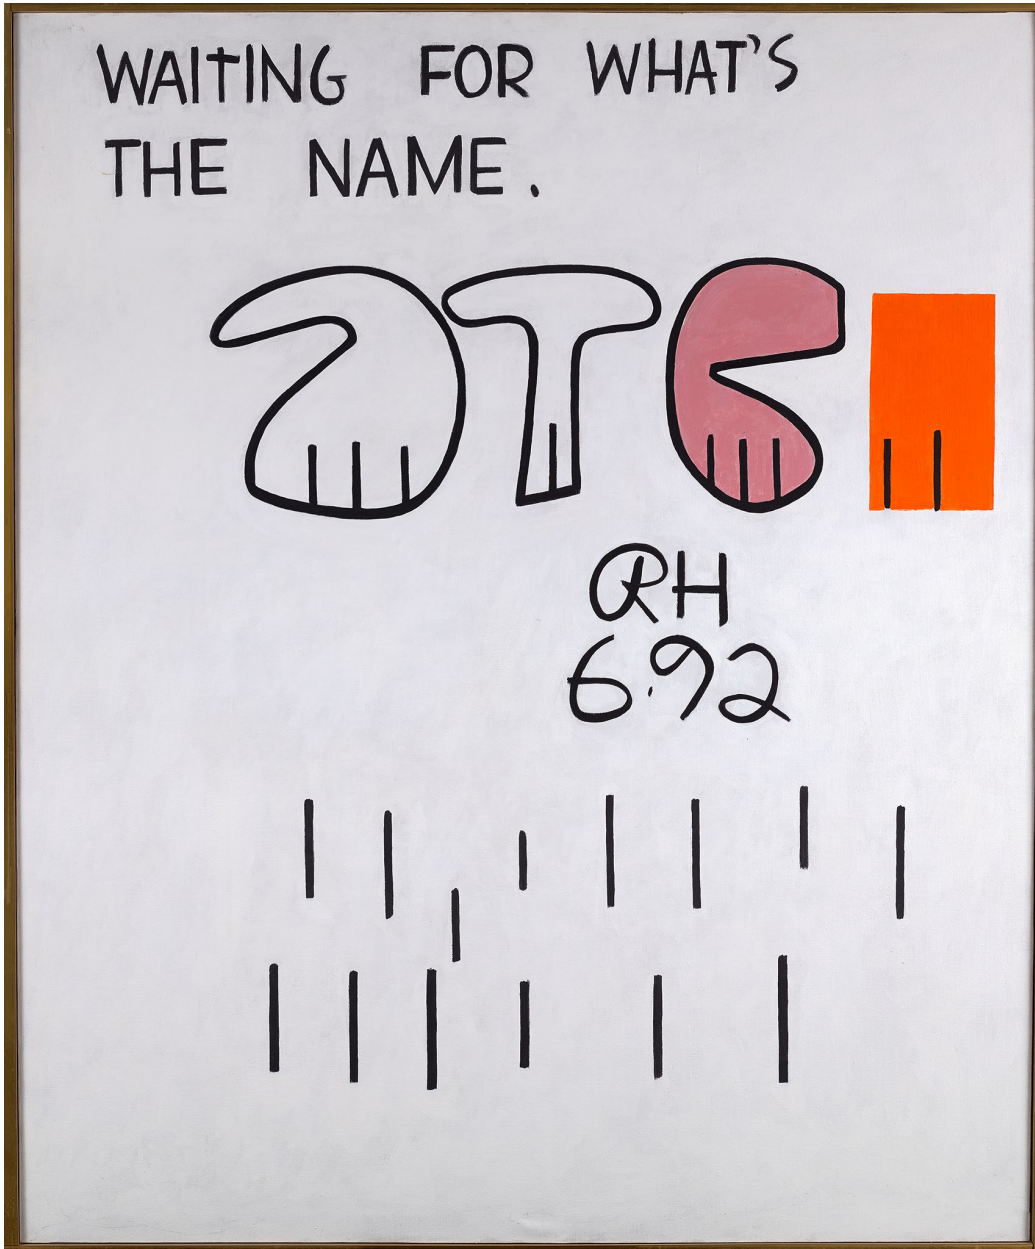

BERRY ■ CAMPBELL

Raymond Hendler, *Waiting For What's the Name*, 1992
Acrylic on canvas, 60 x 50 in. (152.4 x 127 cm)
HEN-00165