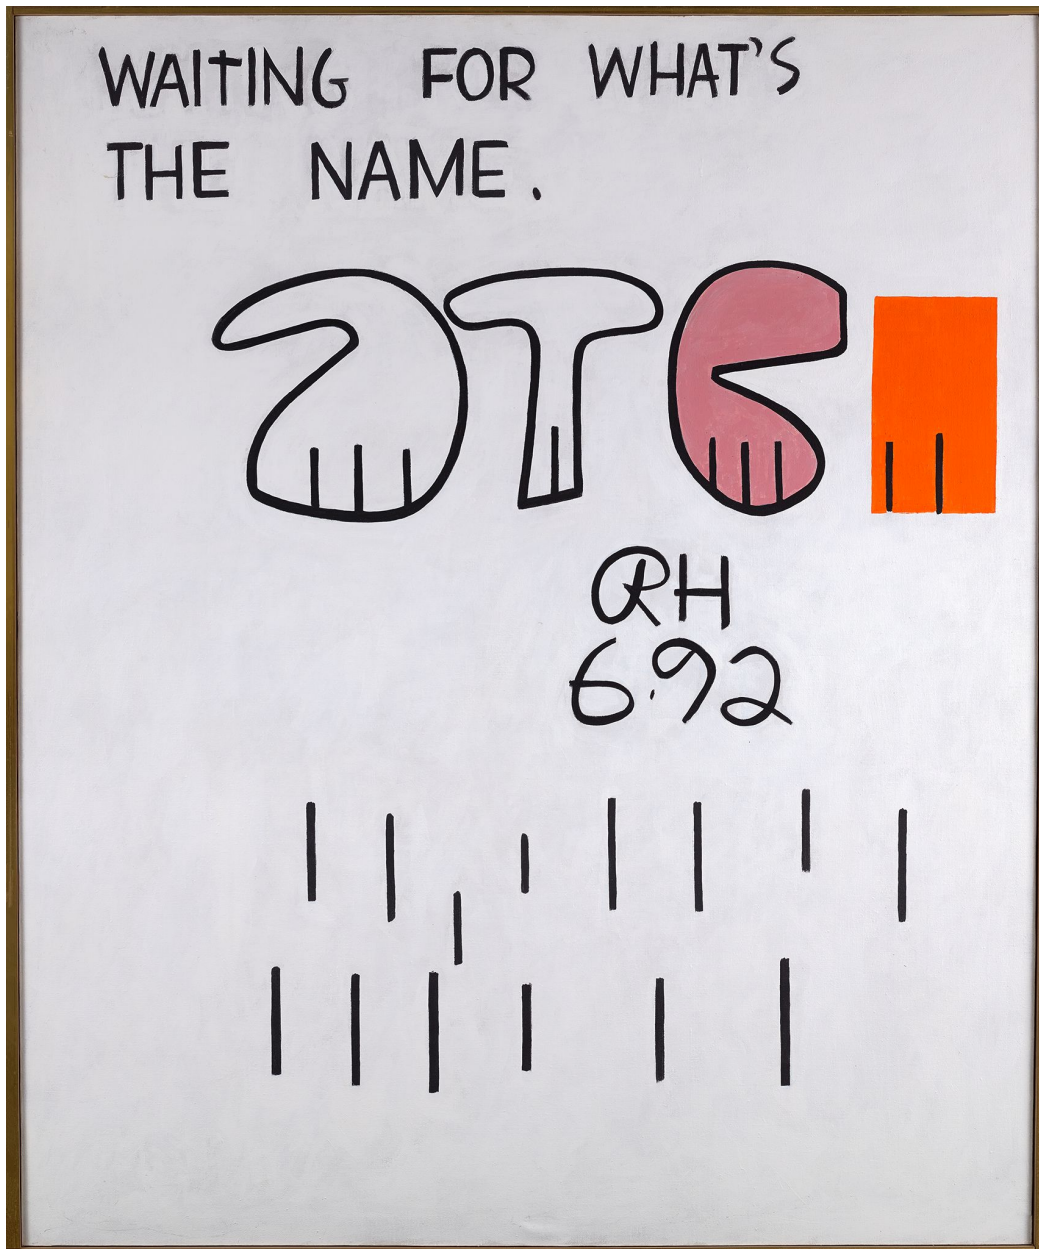

BERRY ■ CAMPBELL

Raymond Hendler, *Waiting For What's the Name*, 1992
Acrylic on canvas, 60 x 50 in. (152.4 x 127 cm)
HEN-00165