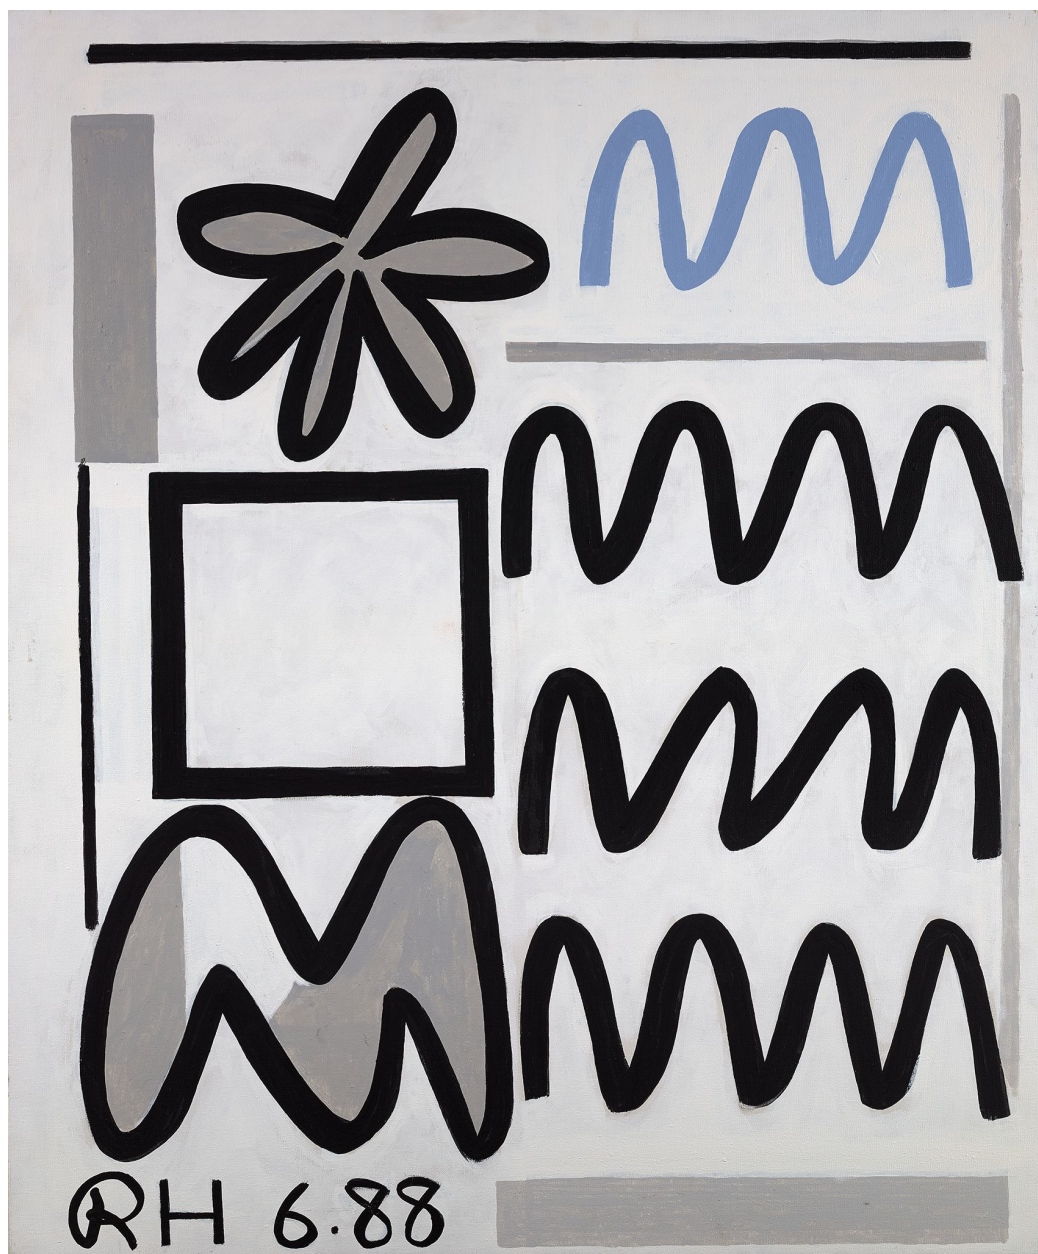

# BERRY ■ CAMPBELL

Raymond Hendler, *RH 6.88*, 1988  
Acrylic on canvas, 50 x 42 in. (127 x 106.7 cm)  
HEN-00156