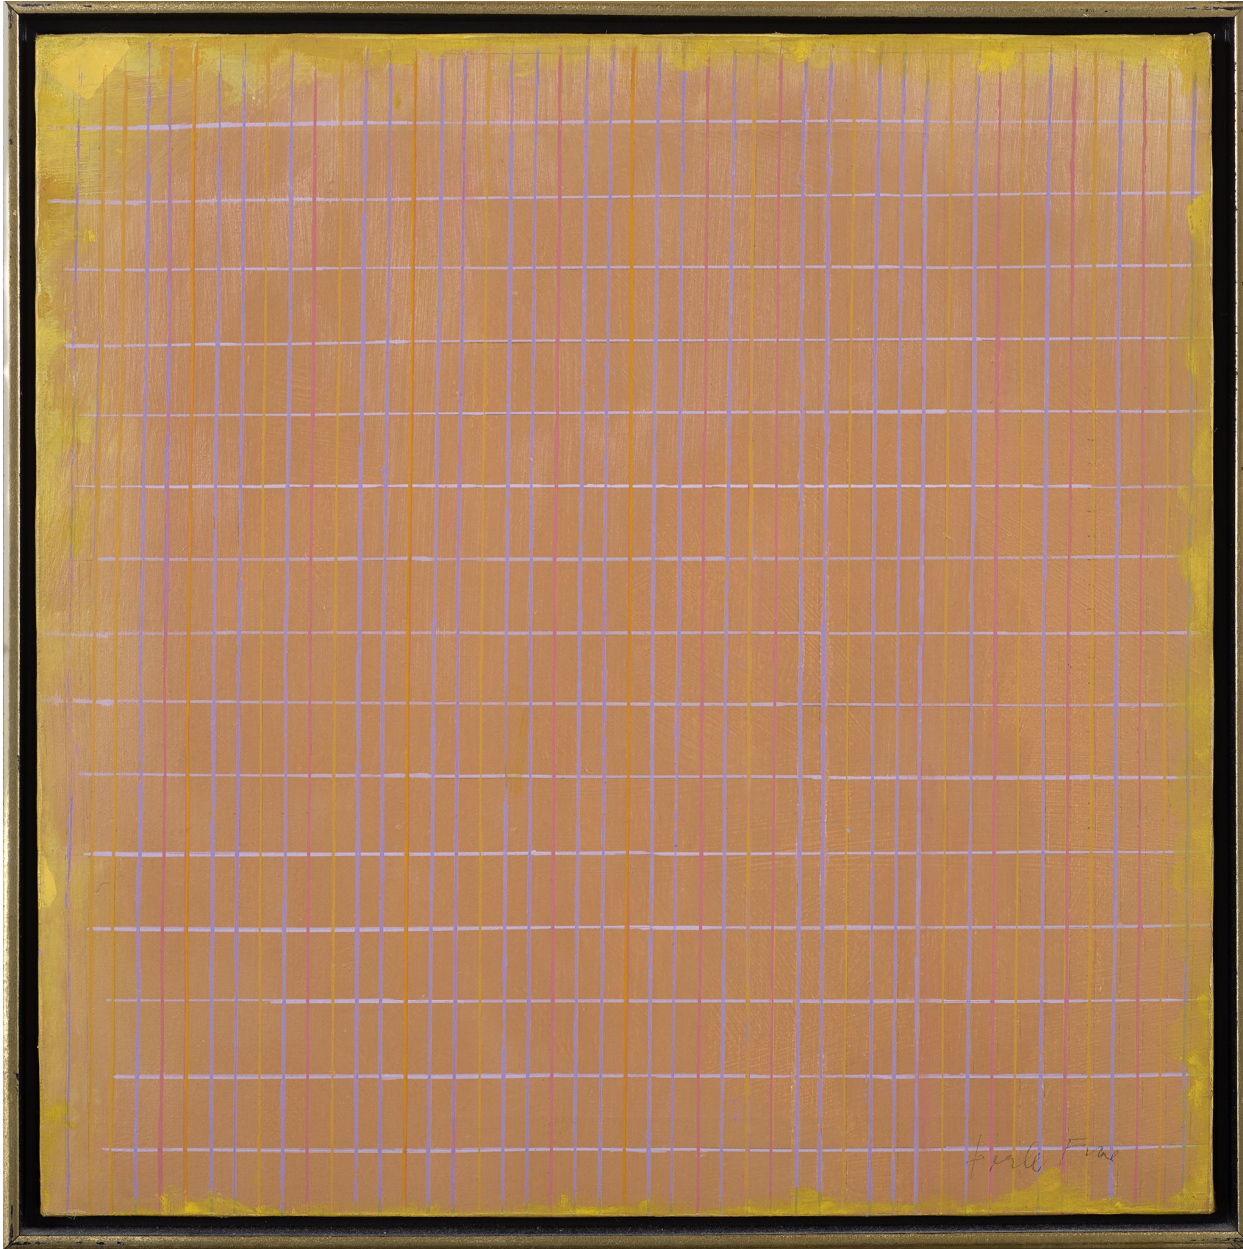

# BERRY ■ CAMPBELL

Perle Fine, *Sketch for Accordment Series Indian Summer* | SOLD, 1977  
Acrylic and oil on canvas, 18 1/8 x 18 in. (46 x 45.7 cm)  
FIN-00001