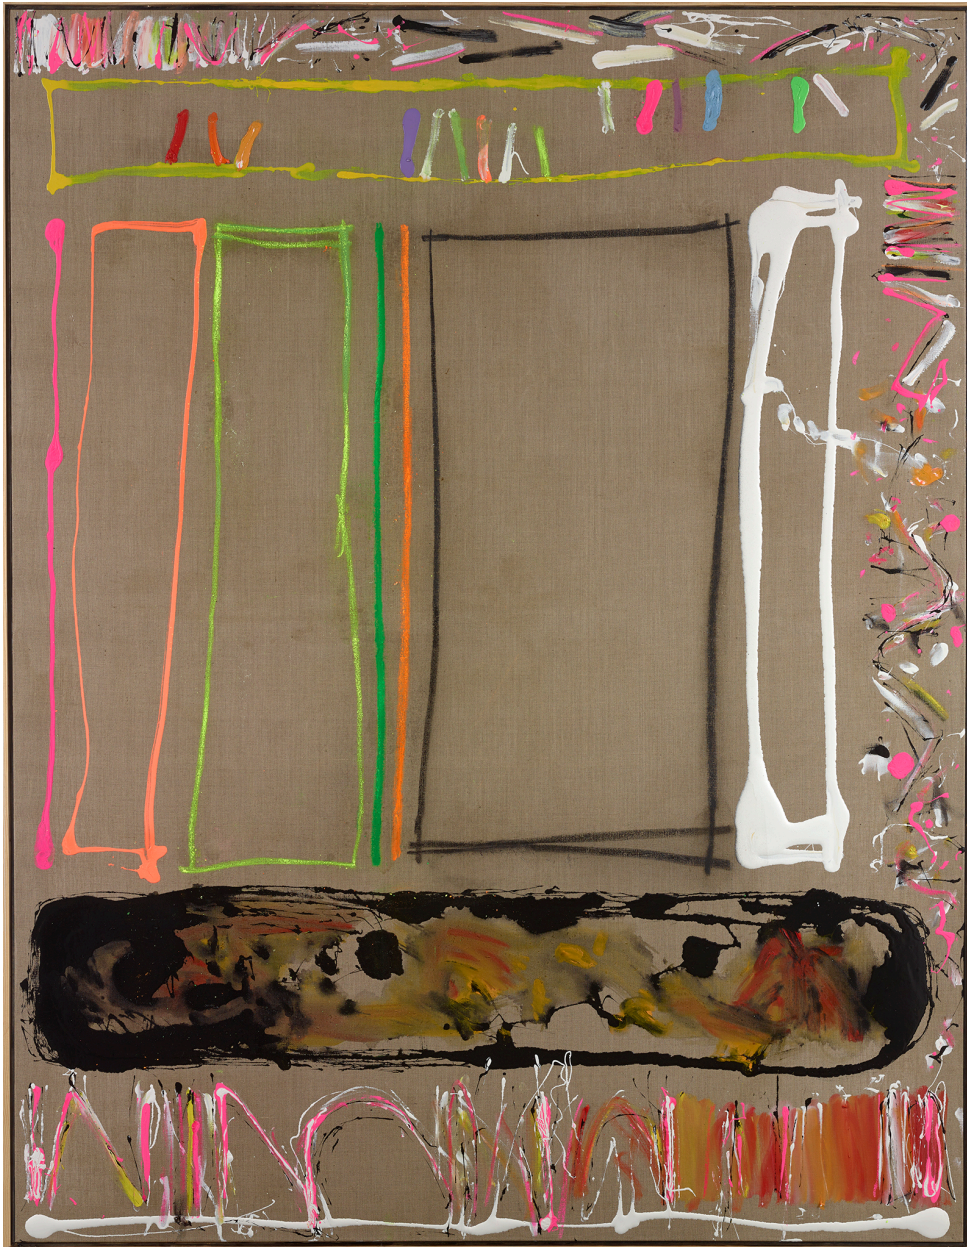

BERRY ■ CAMPBELL

Joyce Weinstein, *Winter Country Fields with a White*, 2019
Oil and mixed media on canvas, 70 x 54 in. (177.8 x 137.2 cm)
WEI-00035