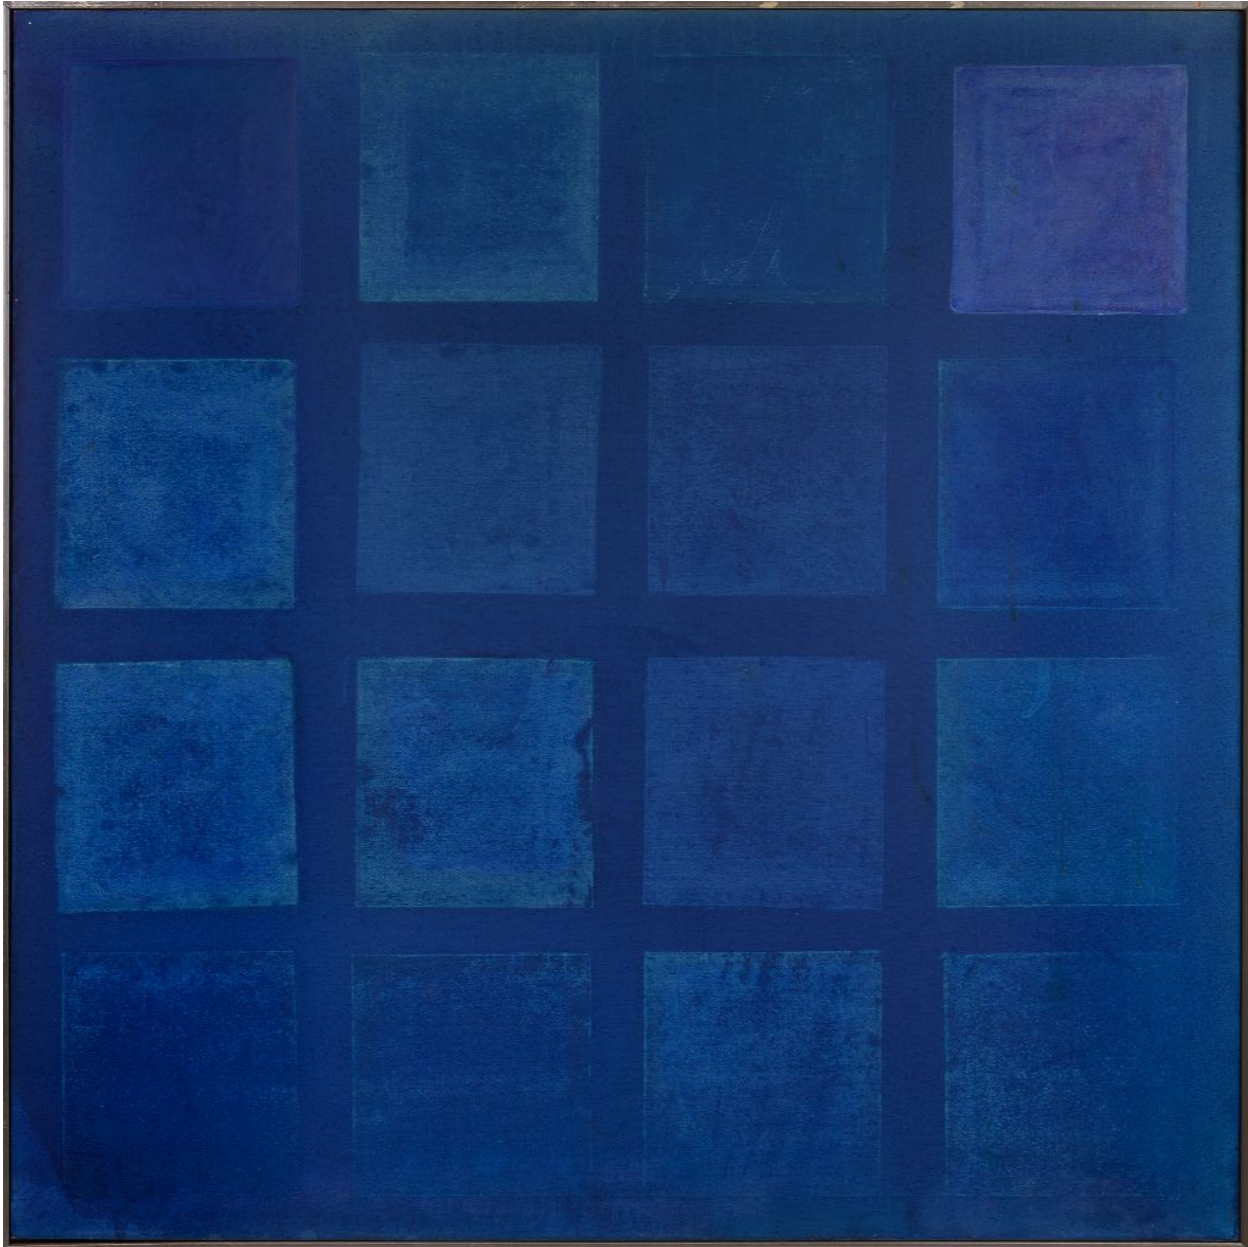

BERRY ■ CAMPBELL

Yvonne Thomas, *Blue Painting I*, 1965
Oil on canvas, 60 x 60 in. (152.4 x 152.4 cm)
THO-00082