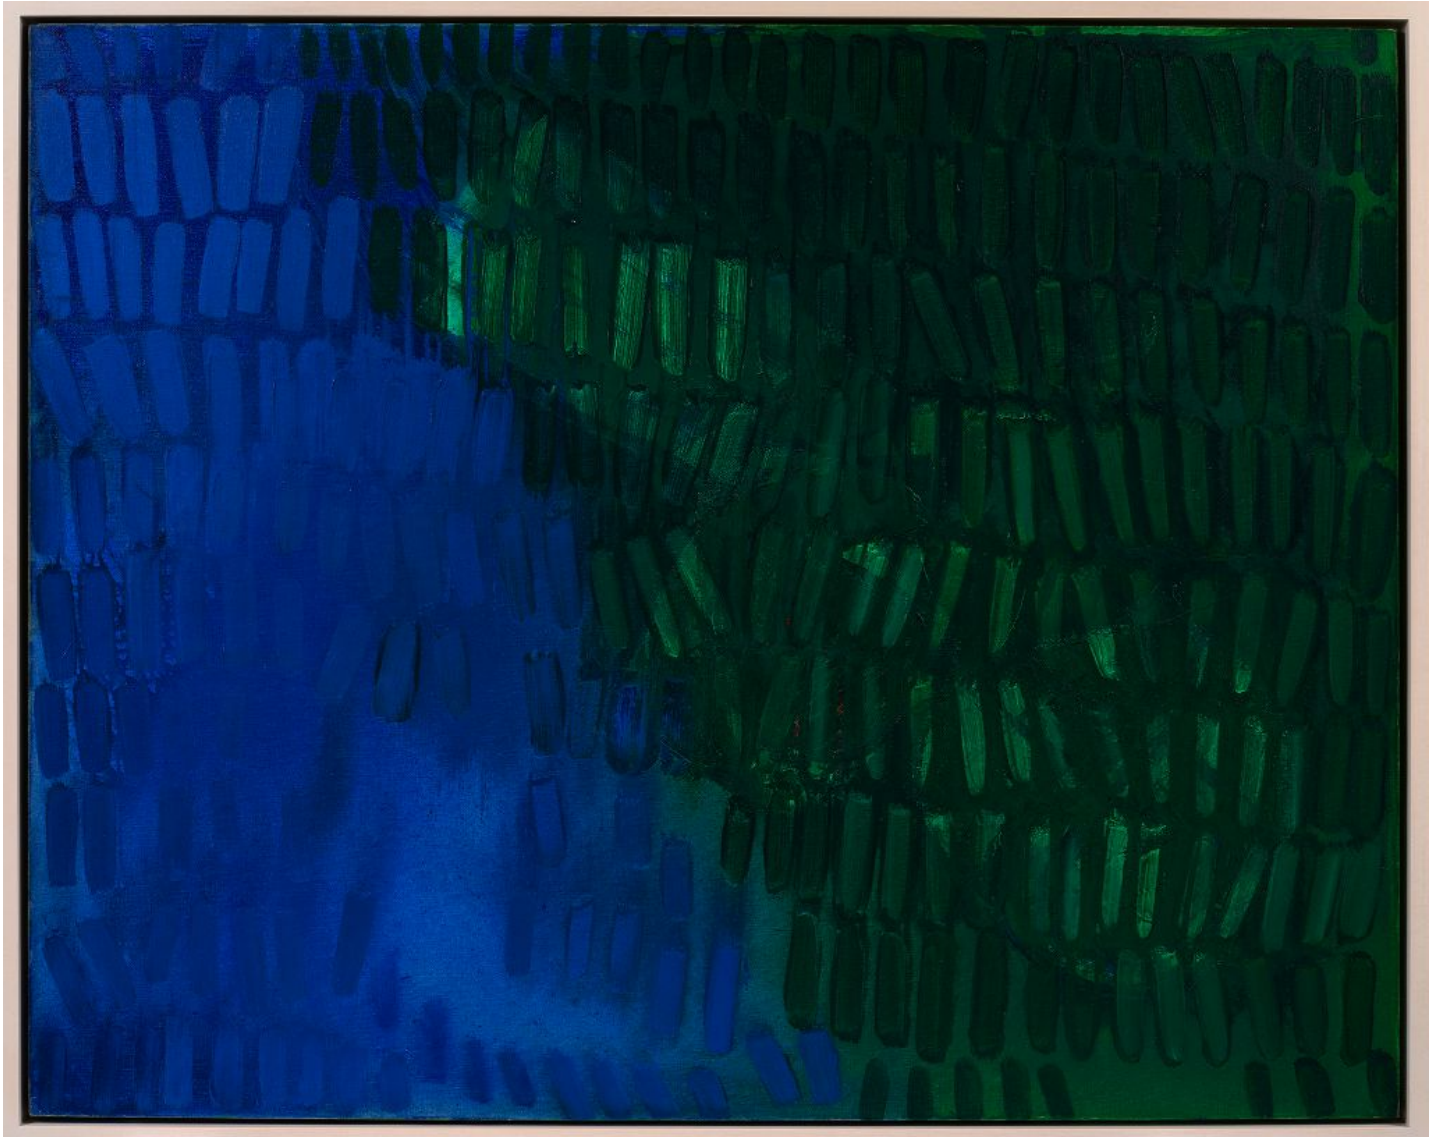

# BERRY ■ CAMPBELL

Yvonne Thomas, *The Window*, 1964  
Oil on canvas, 40 x 50 in. (101.6 x 127 cm)  
THO-00017