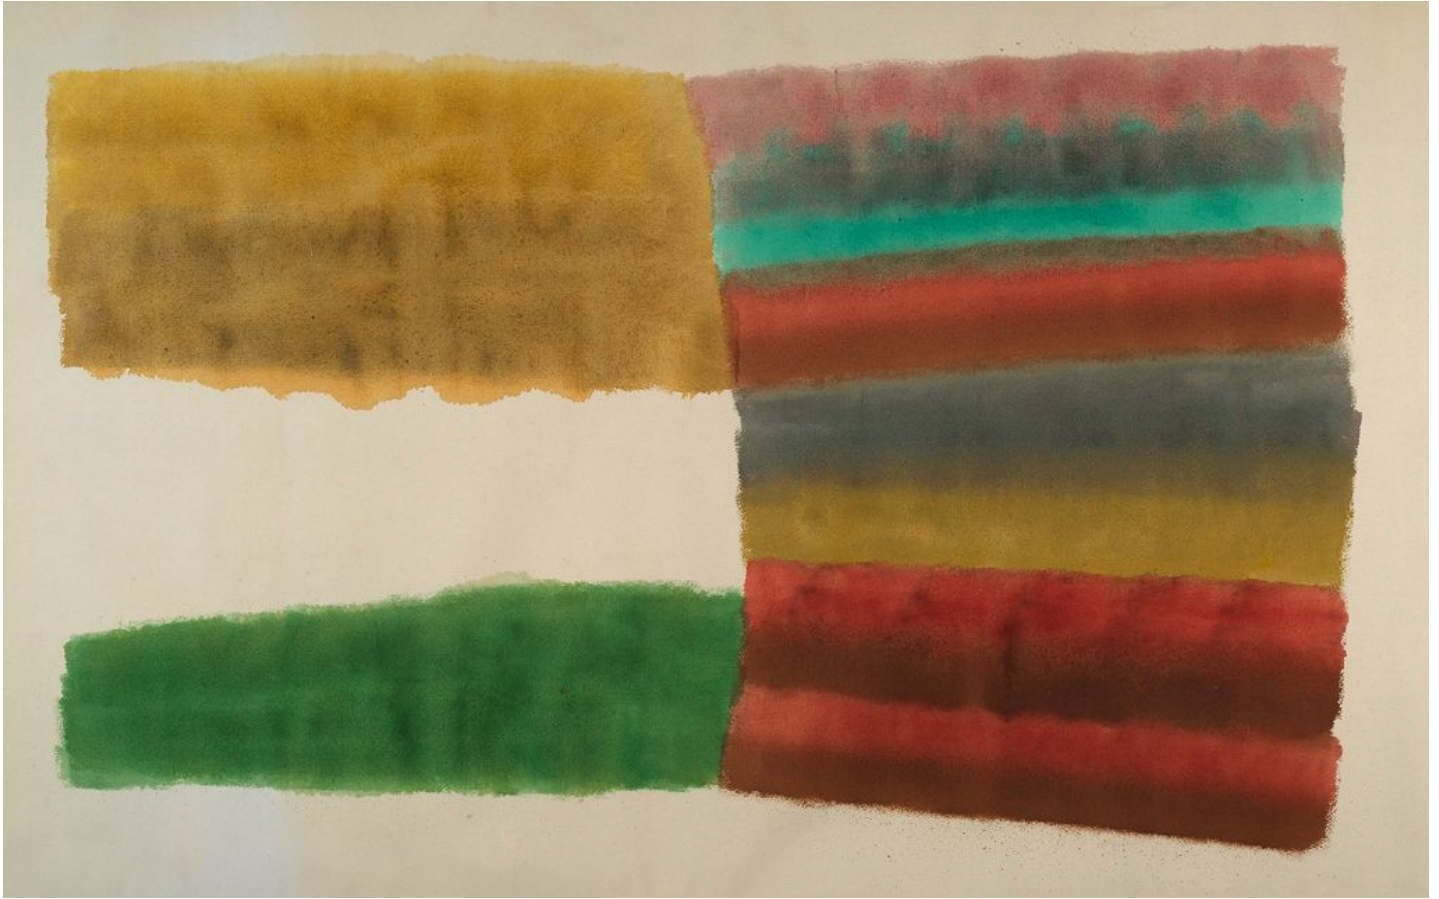

BERRY ■ CAMPBELL

Albert Stadler, *Untitled (R65)*, c. 1964
Acrylic on canvas, 53 1/2 x 83 in. (135.9 x 210.8 cm)
STA-00012