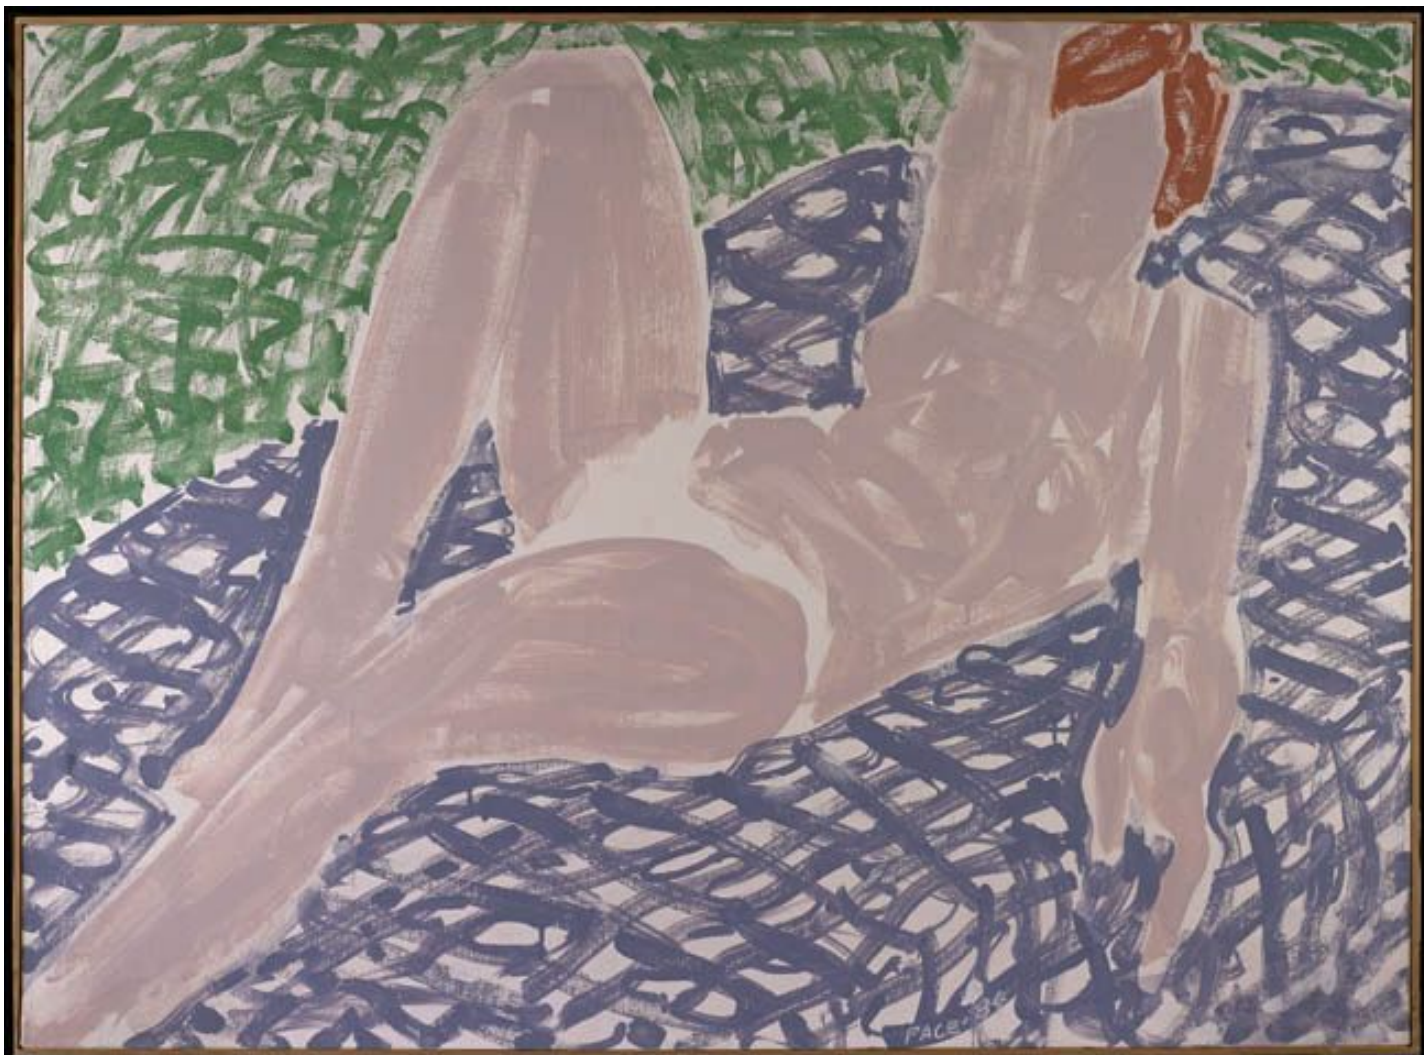

BERRY ■ CAMPBELL

Stephen Pace, *White Bikini, Mauve Spread (84-05)*, 1984
Oil on canvas, 34 x 46 in. (86.4 x 116.8 cm)
PAC-00089