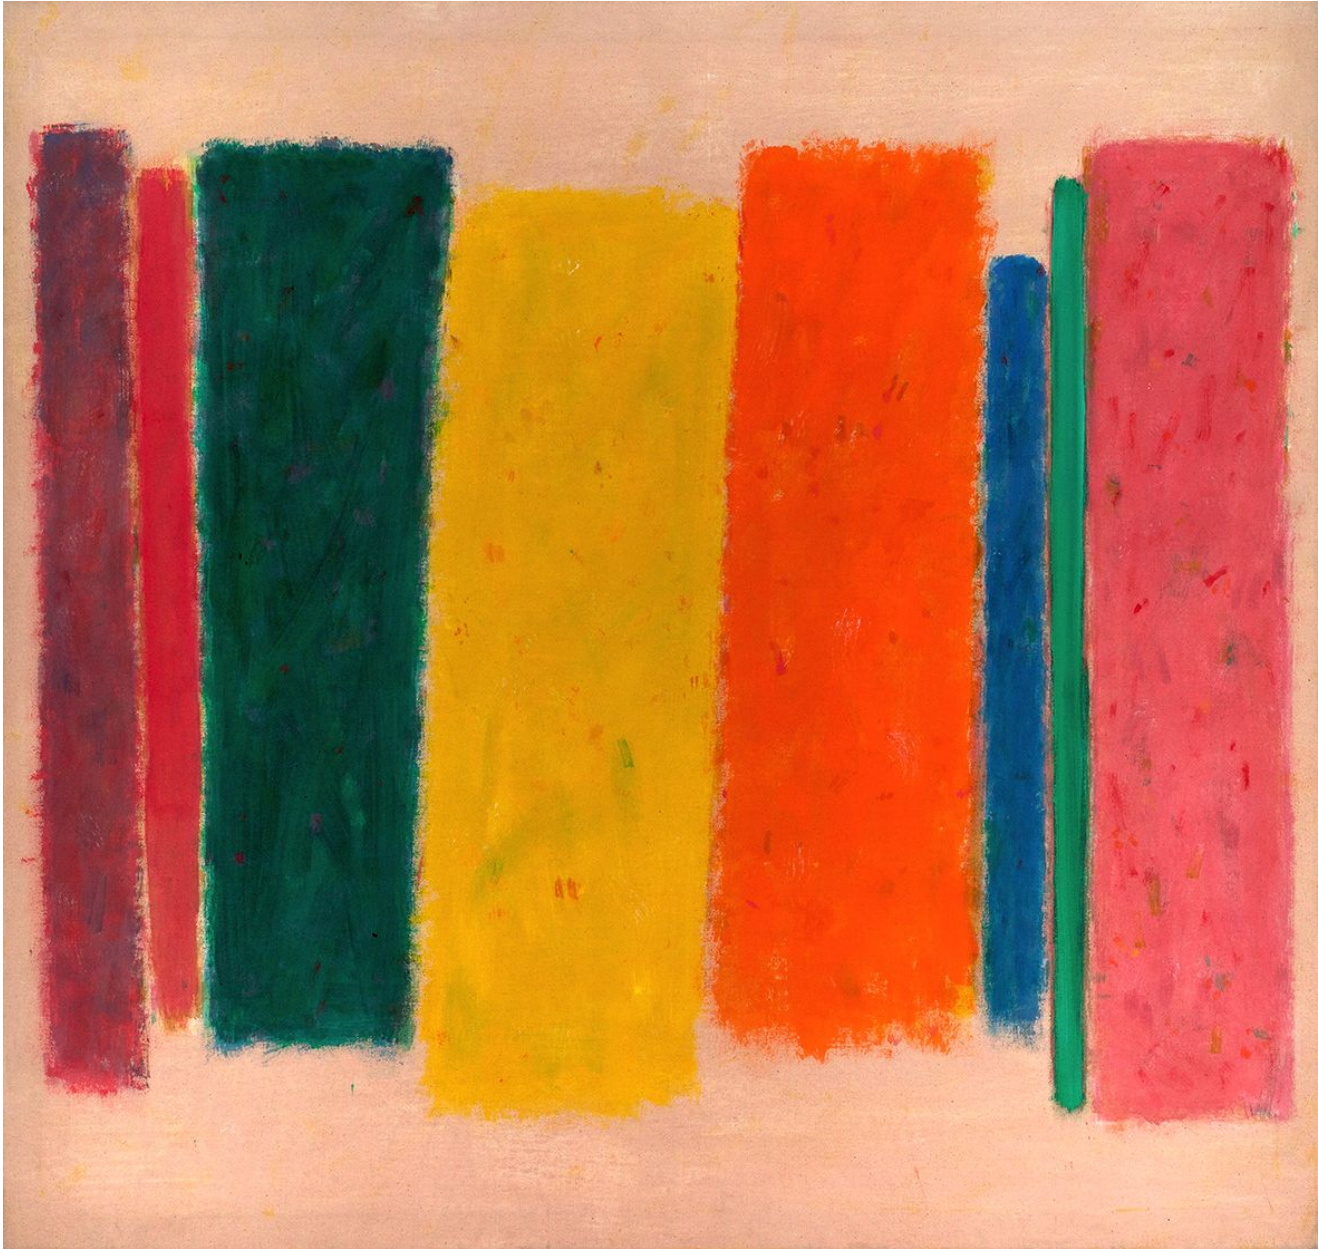

BERRY ■ CAMPBELL

John Opper, *Untitled (29/79)*, 1979
Acrylic on canvas, 60 x 66 in. (152.4 x 167.6 cm)
OPP-00016