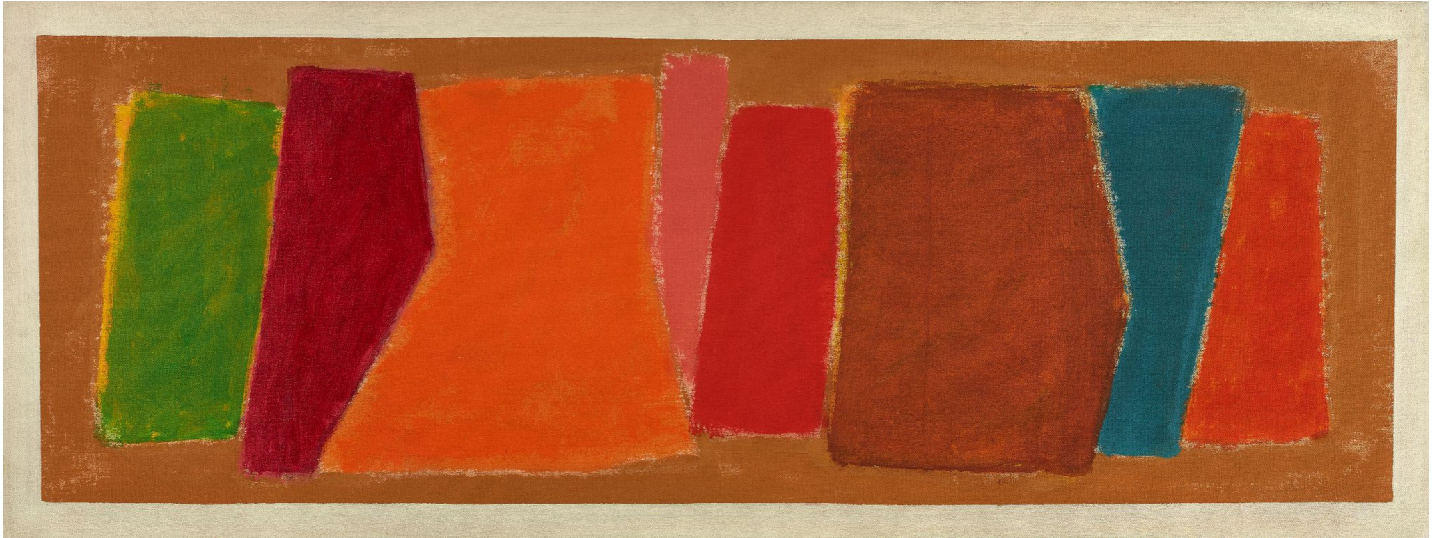

BERRY ■ CAMPBELL

John Opper, *Untitled (19-72)*, 1972
Acrylic on canvas, 25 x 66 in. (63.5 x 167.6 cm)
OPP-00041