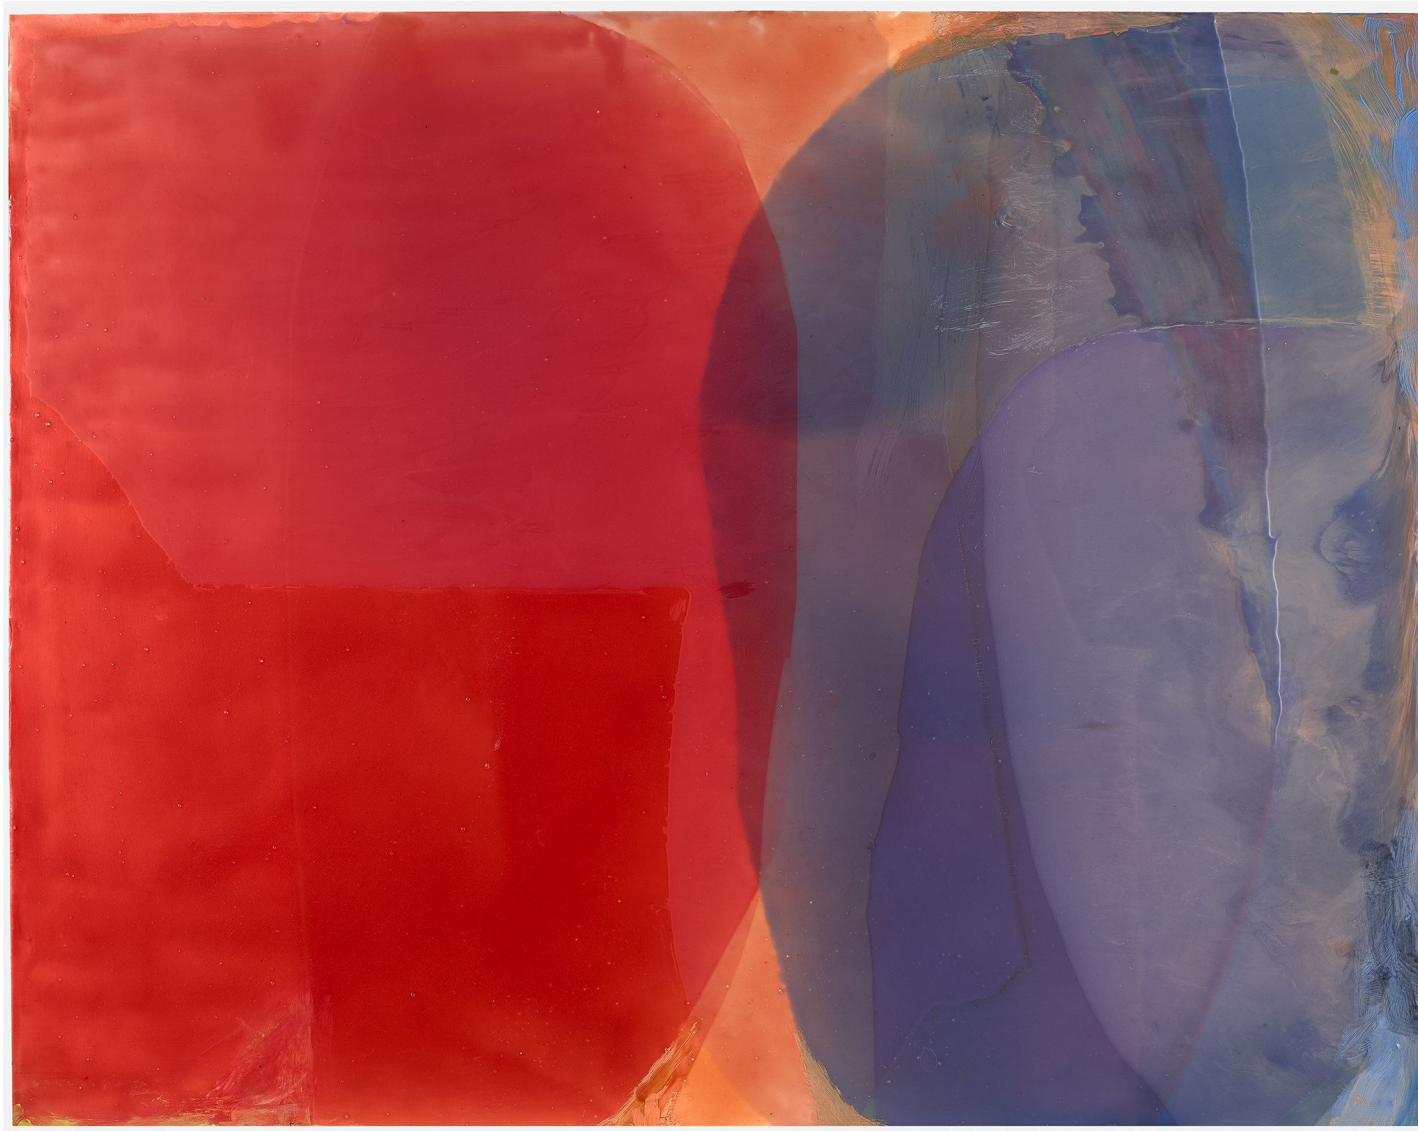

BERRY ■ CAMPBELL

Jill Nathanson, *Halftone*, 2017

Acrylic and polymers with oil on panel, 32 x 40 in. (81.3 x 101.6 cm)

NAT-00079