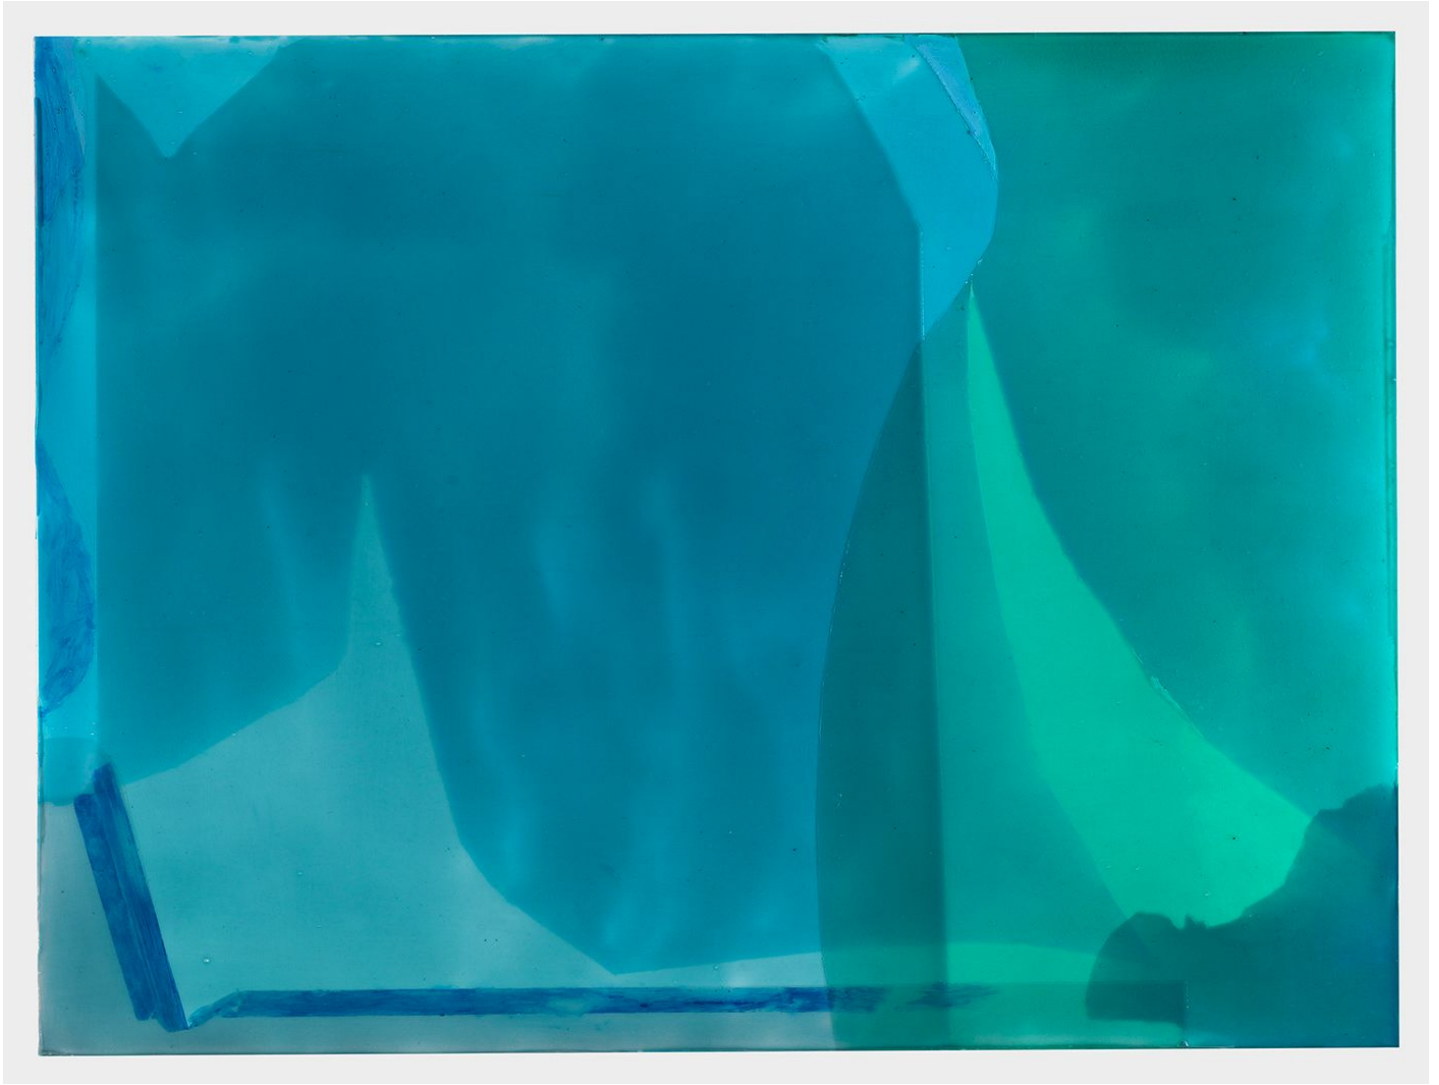

BERRY ■ CAMPBELL

Jill Nathanson, *Geshem*, 2016

Acrylic and polymers with oil on panel, 30 x 40 in. (76.2 x 101.6 cm)

NAT-00068