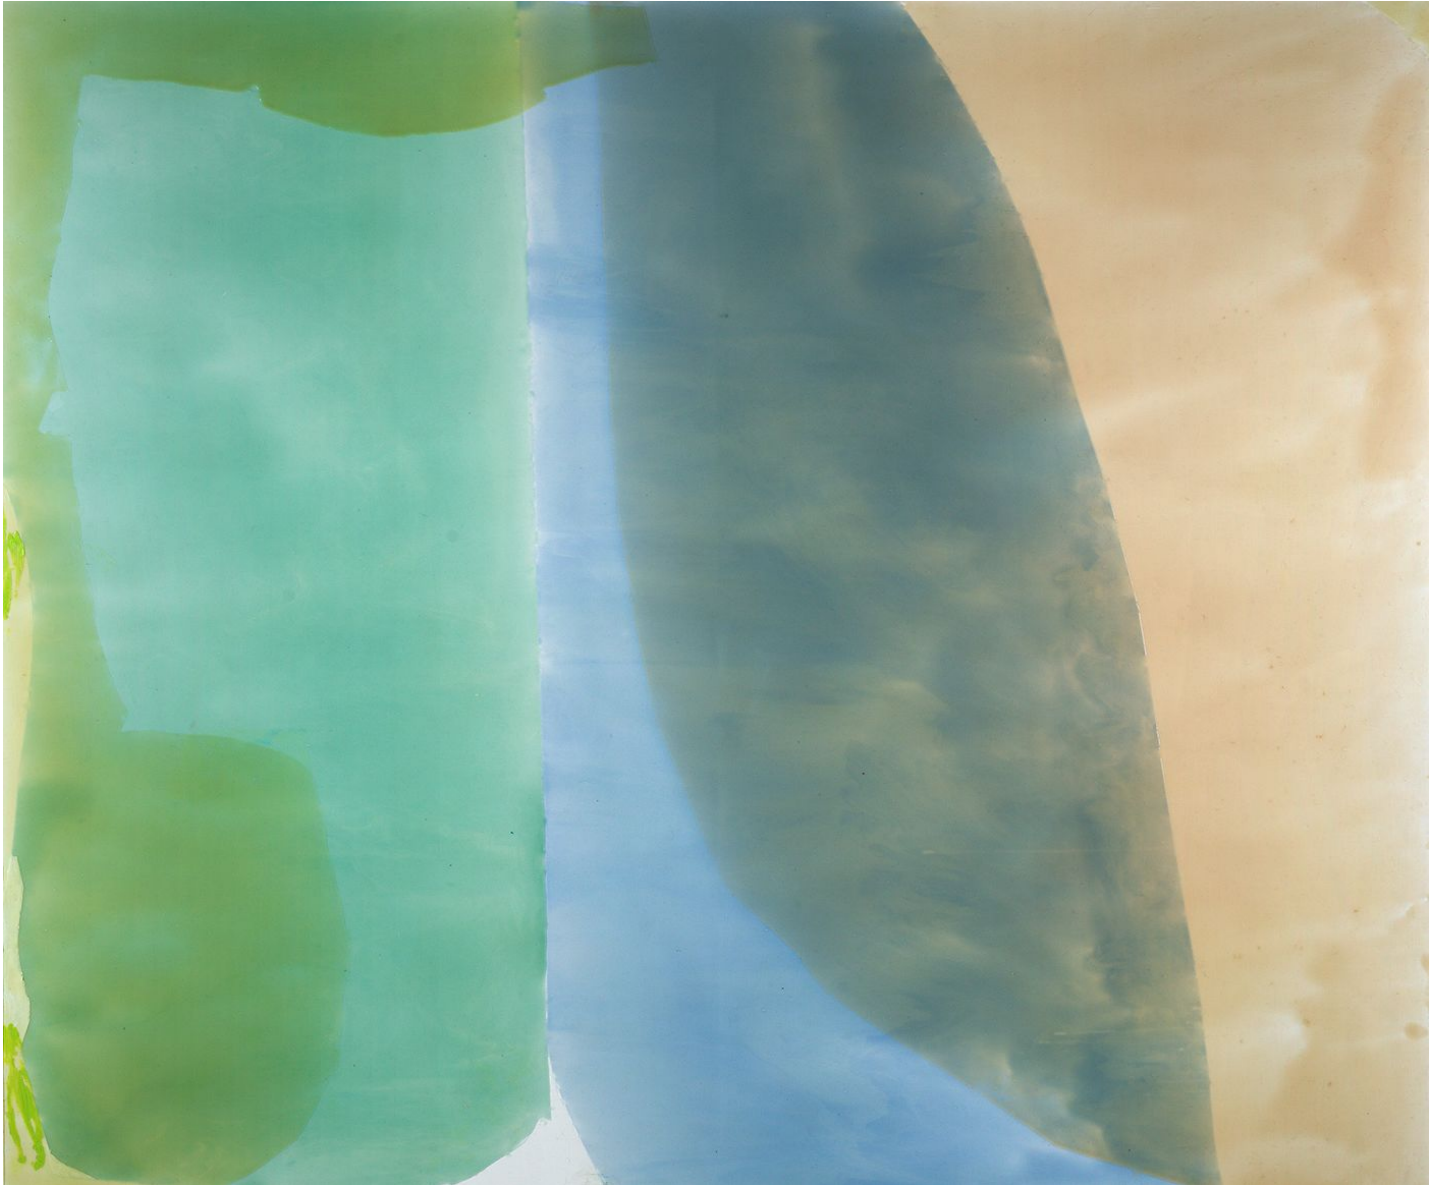

BERRY ■ CAMPBELL

Jill Nathanson, *Key of Gee*, 2016

Acrylic and polymers with oil on panel, 60 x 72 in. (152.4 x 182.9 cm)

NAT-00061