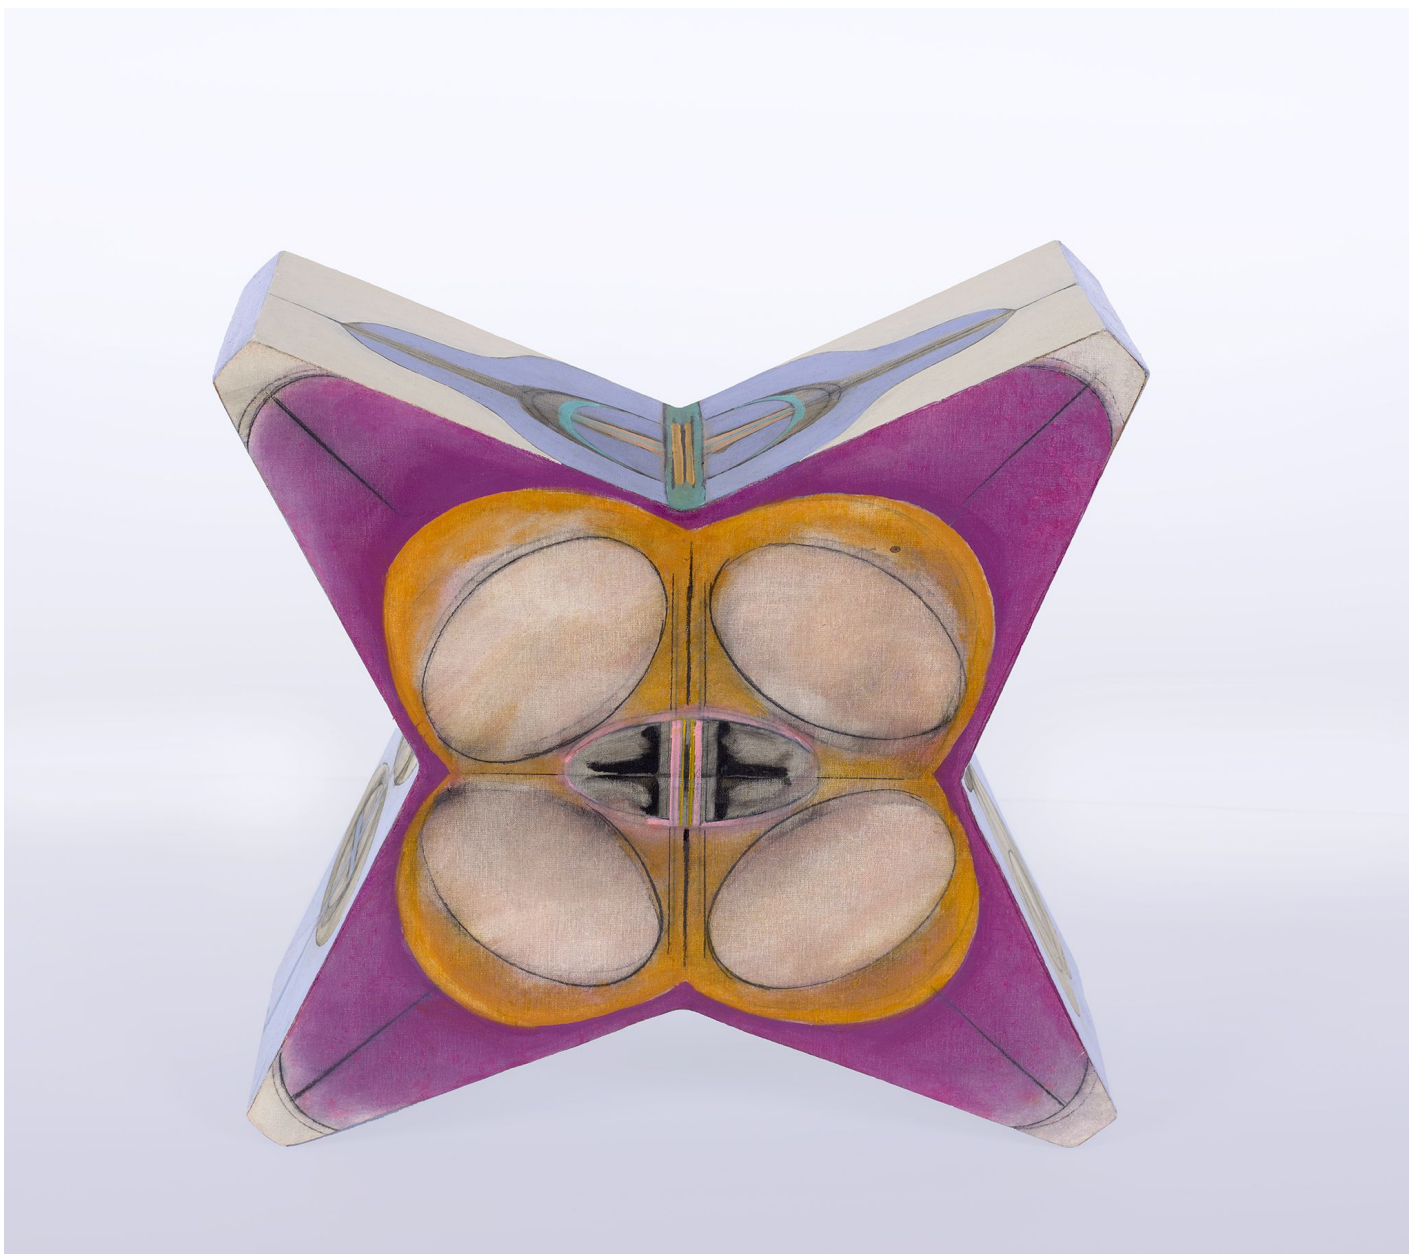

# BERRY ■ CAMPBELL

Ida Kohlmeyer, *Star* / *SOLD*, 1969

Mixed media on canvas over wood, 16 x 16 x 6 in. (40.6 x 40.6 x 15.2 cm)

KOH-00016