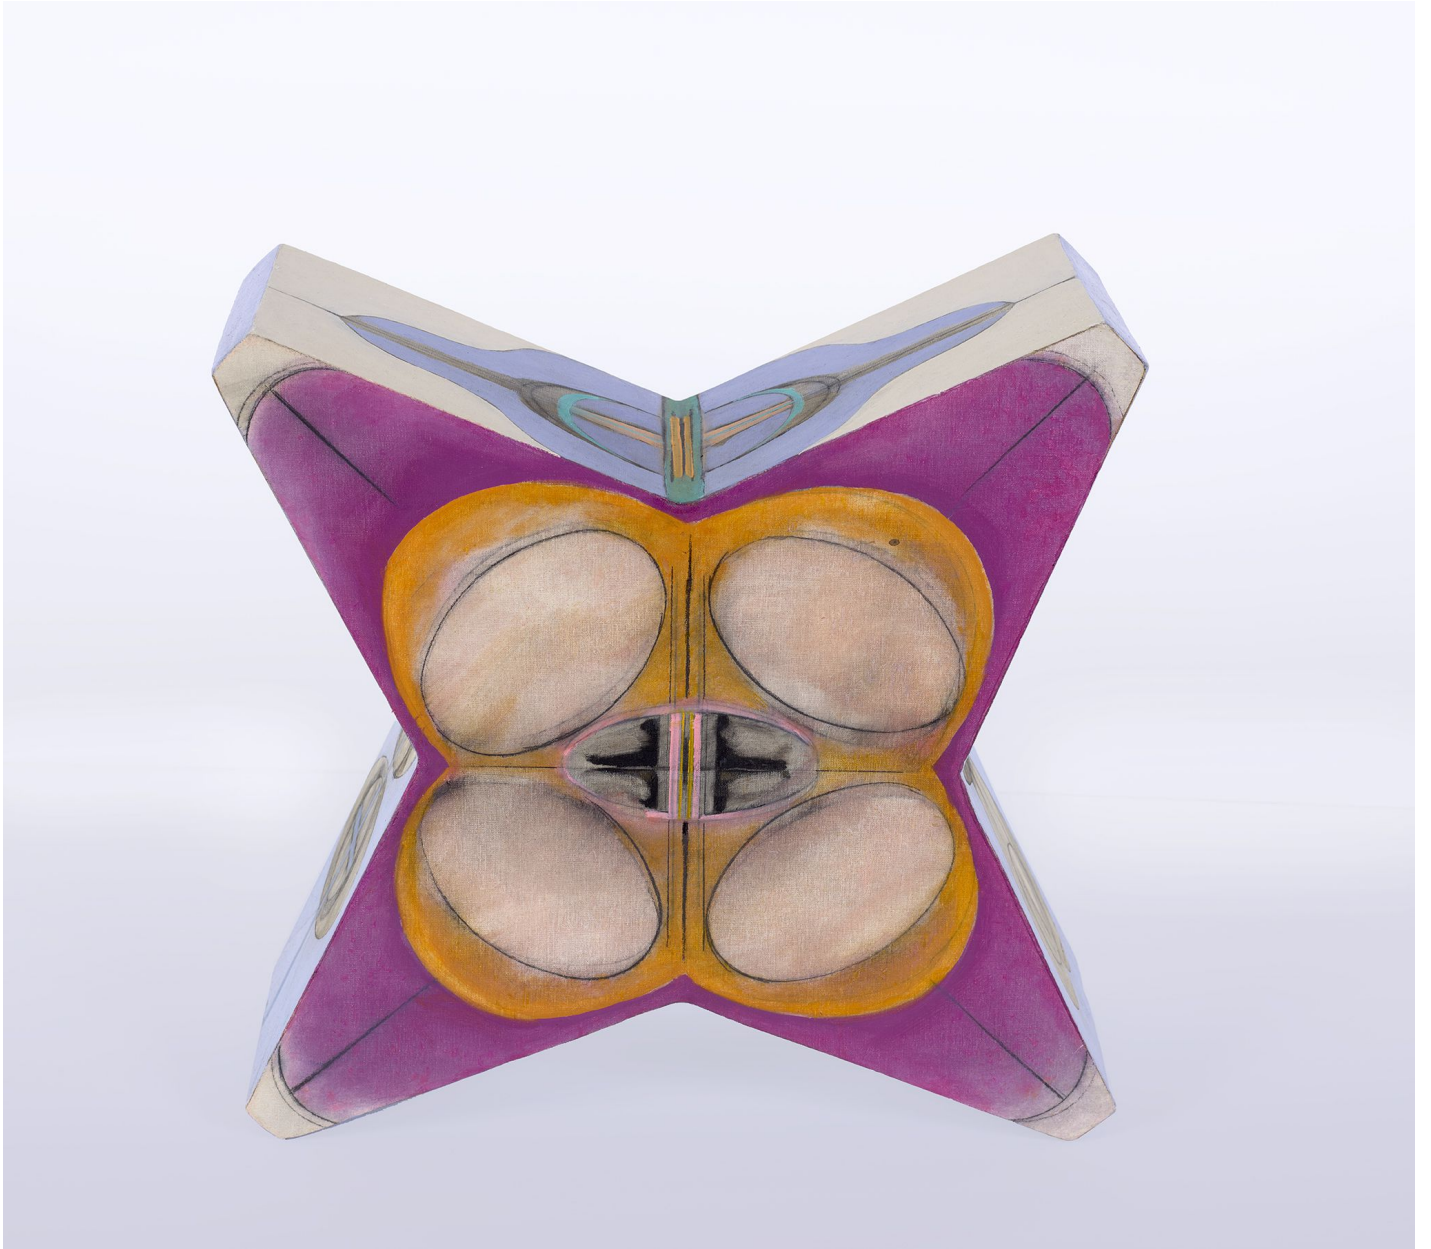

# BERRY ■ CAMPBELL

Ida Kohlmeyer, *Star* / *SOLD*, 1969

Mixed media on canvas over wood, 16 x 16 x 6 in. (40.6 x 40.6 x 15.2 cm)

KOH-00016