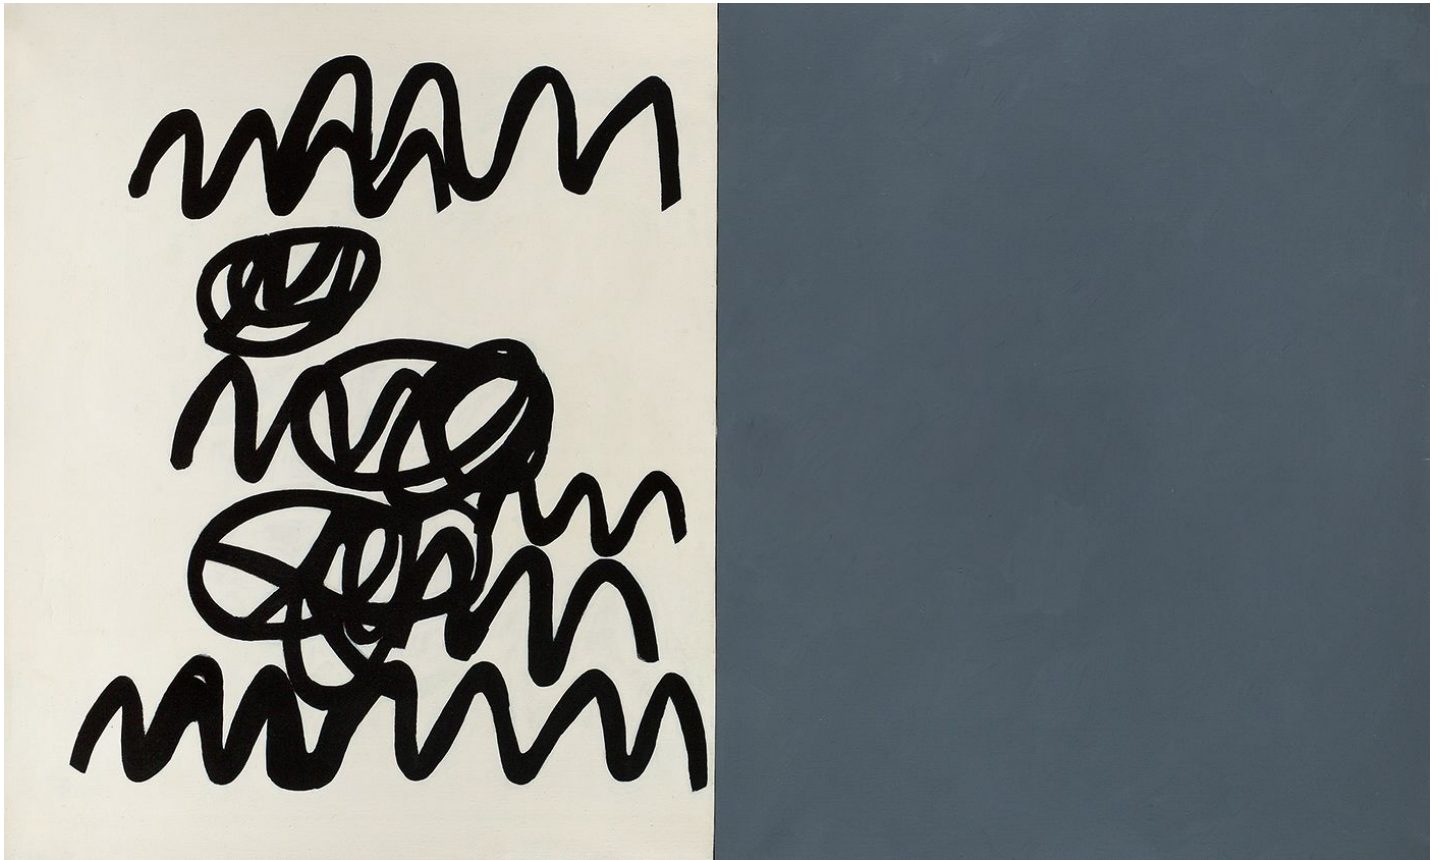

# BERRY ■ CAMPBELL

Raymond Hendler, *Marks of the Renaissance*, 1976  
Acrylic on canvas, 40 x 66 in. (101.6 x 167.6 cm)  
HEN-00072