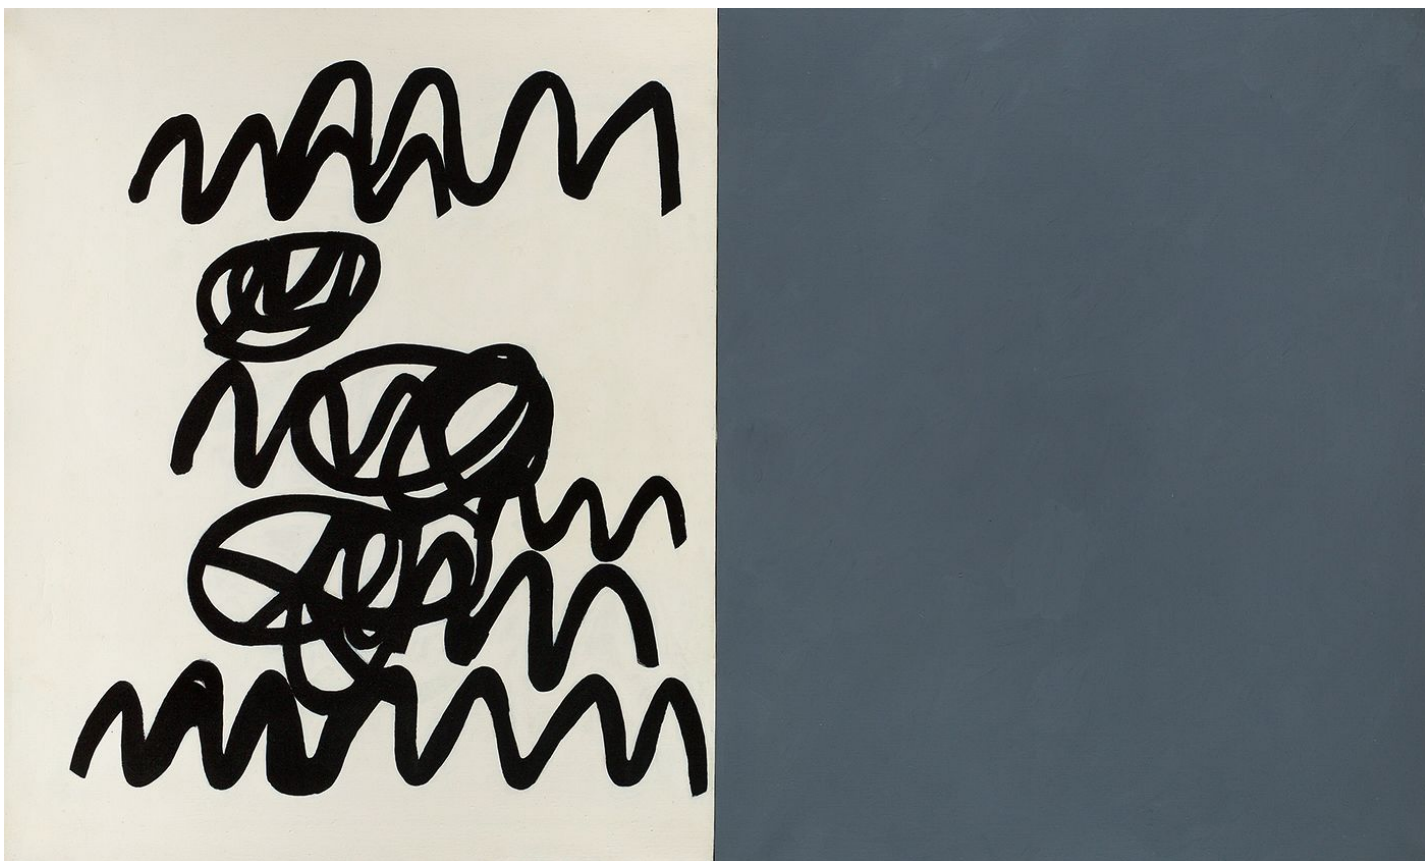

# BERRY ■ CAMPBELL

Raymond Hendler, *Marks of the Renaissance* | SOLD, 1976

Acrylic on canvas, 40 x 66 in. (101.6 x 167.6 cm)

HEN-00072