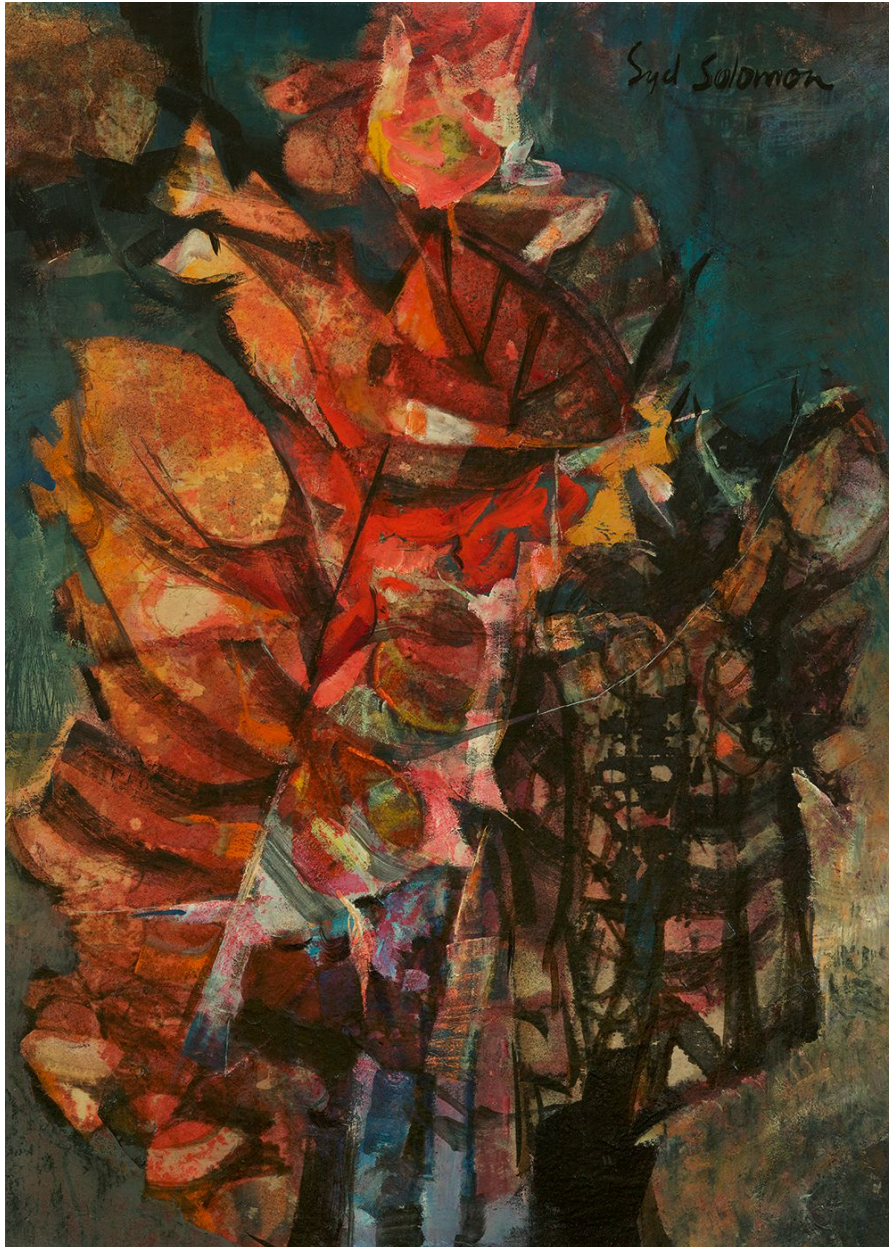

BERRY ■ CAMPBELL

Syd Solomon, *Flowering Bush*, 1957
Oil on masonite, 29 1/4 x 21 1/2 in. (74.3 x 54.6 cm)
SOL-00104