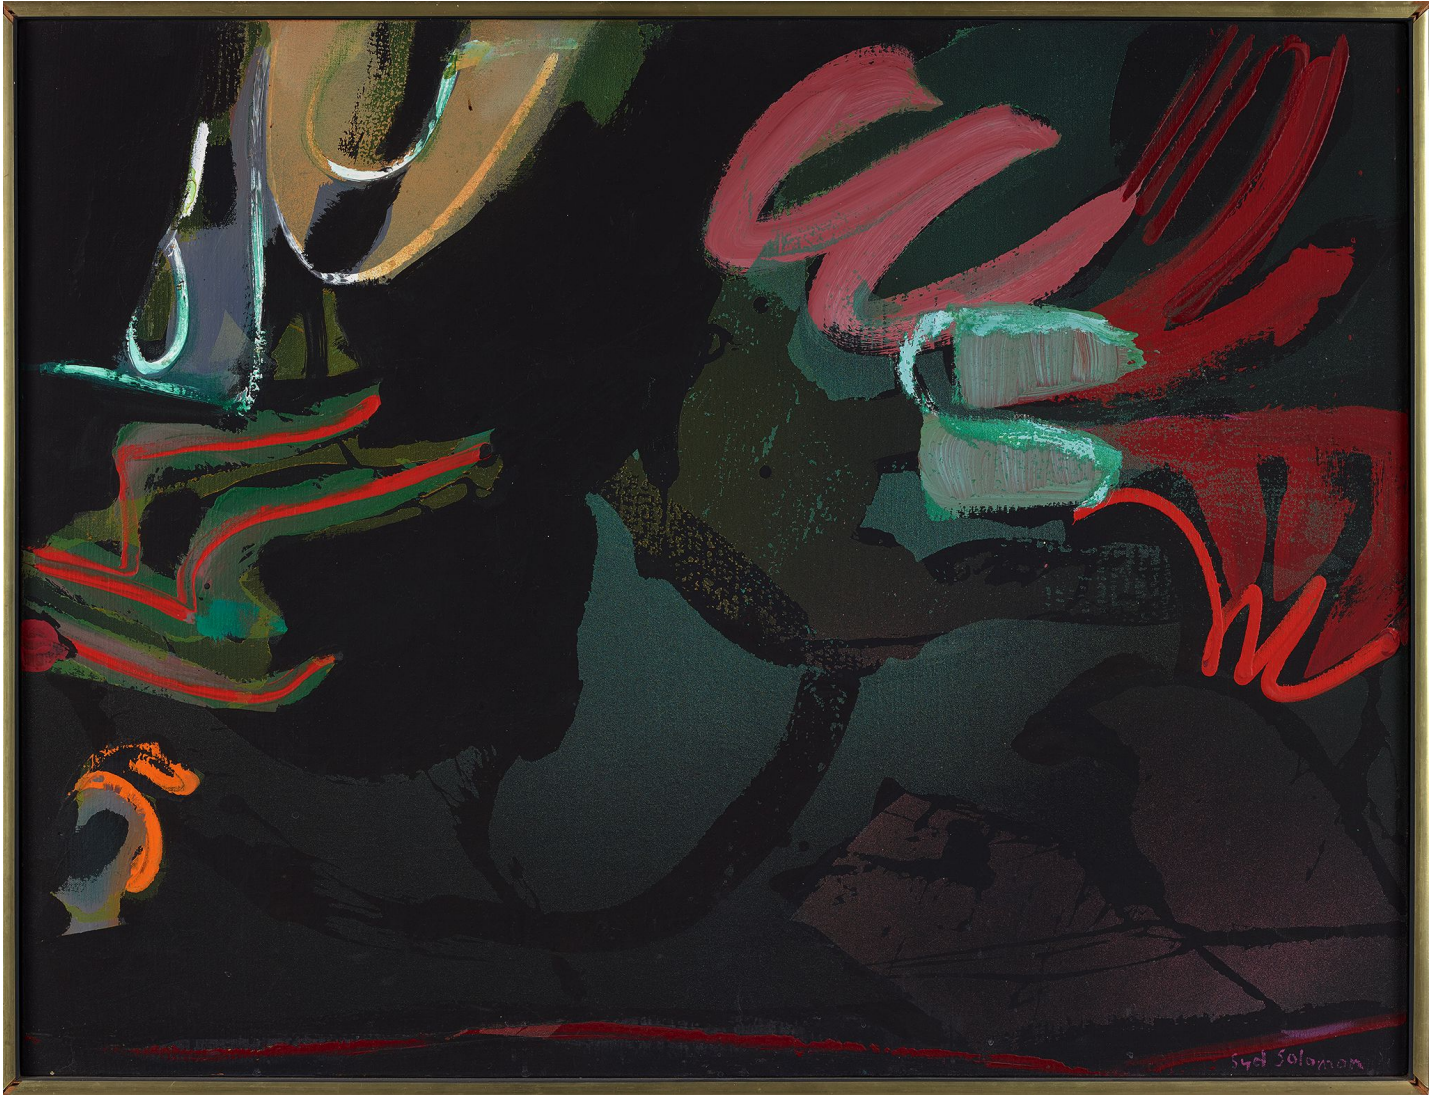

# BERRY ■ CAMPBELL

Syd Solomon, *Over Bays Edge*, 1977  
Acrylic and aerosol enamel on canvas, 31 x 41 in. (78.7 x 104.1 cm)  
SOL-00167