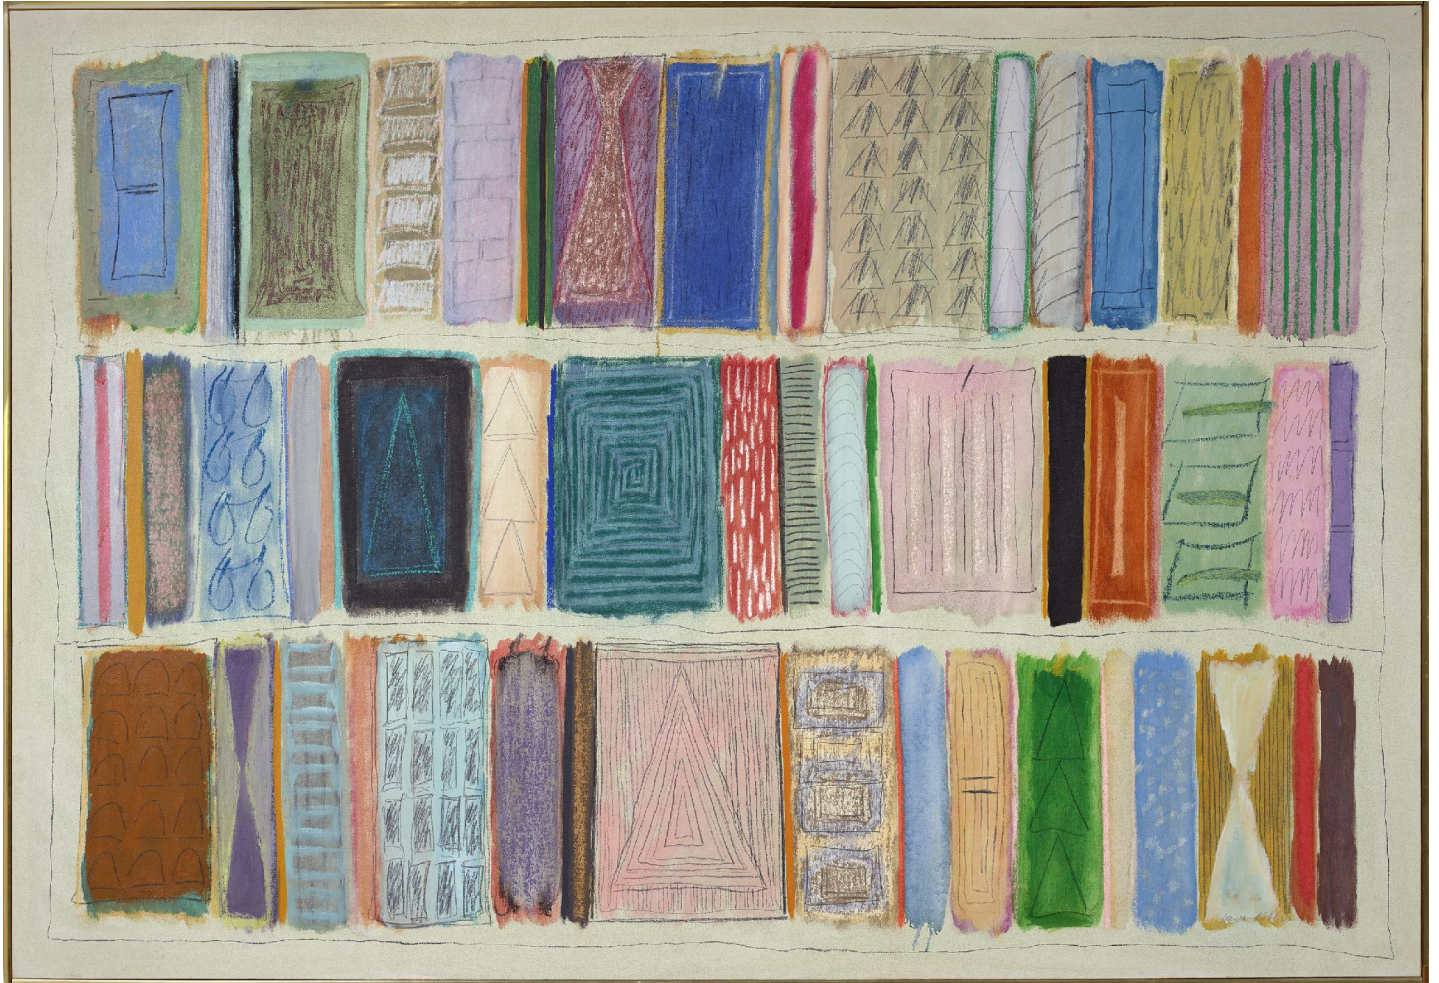

# BERRY ■ CAMPBELL

Ida Kohlmeyer, *Color Stripes* | SOLD, 1980  
Mixed media on canvas, 49 x 71 1/2 in. (124.5 x 181.6 cm)  
KOH-00025