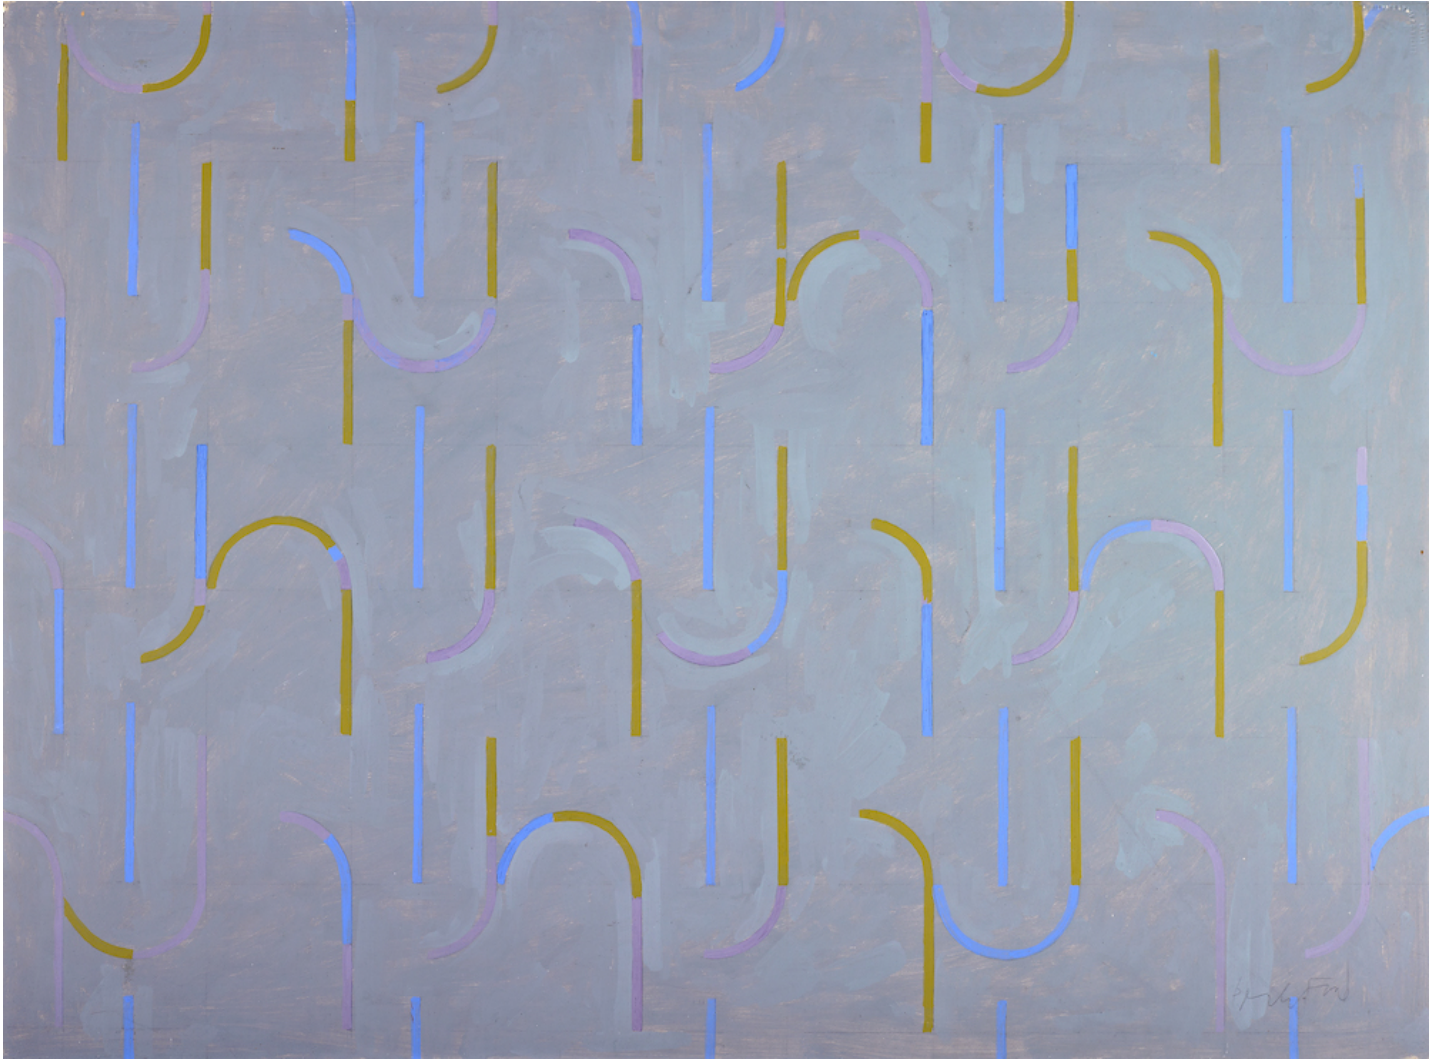

BERRY ■ CAMPBELL

Perle Fine, *Soft Neon*, 1973
Acrylic on cardboard, 22 x 29 3/4 in. (55.9 x 75.6 cm)
FIN-00006