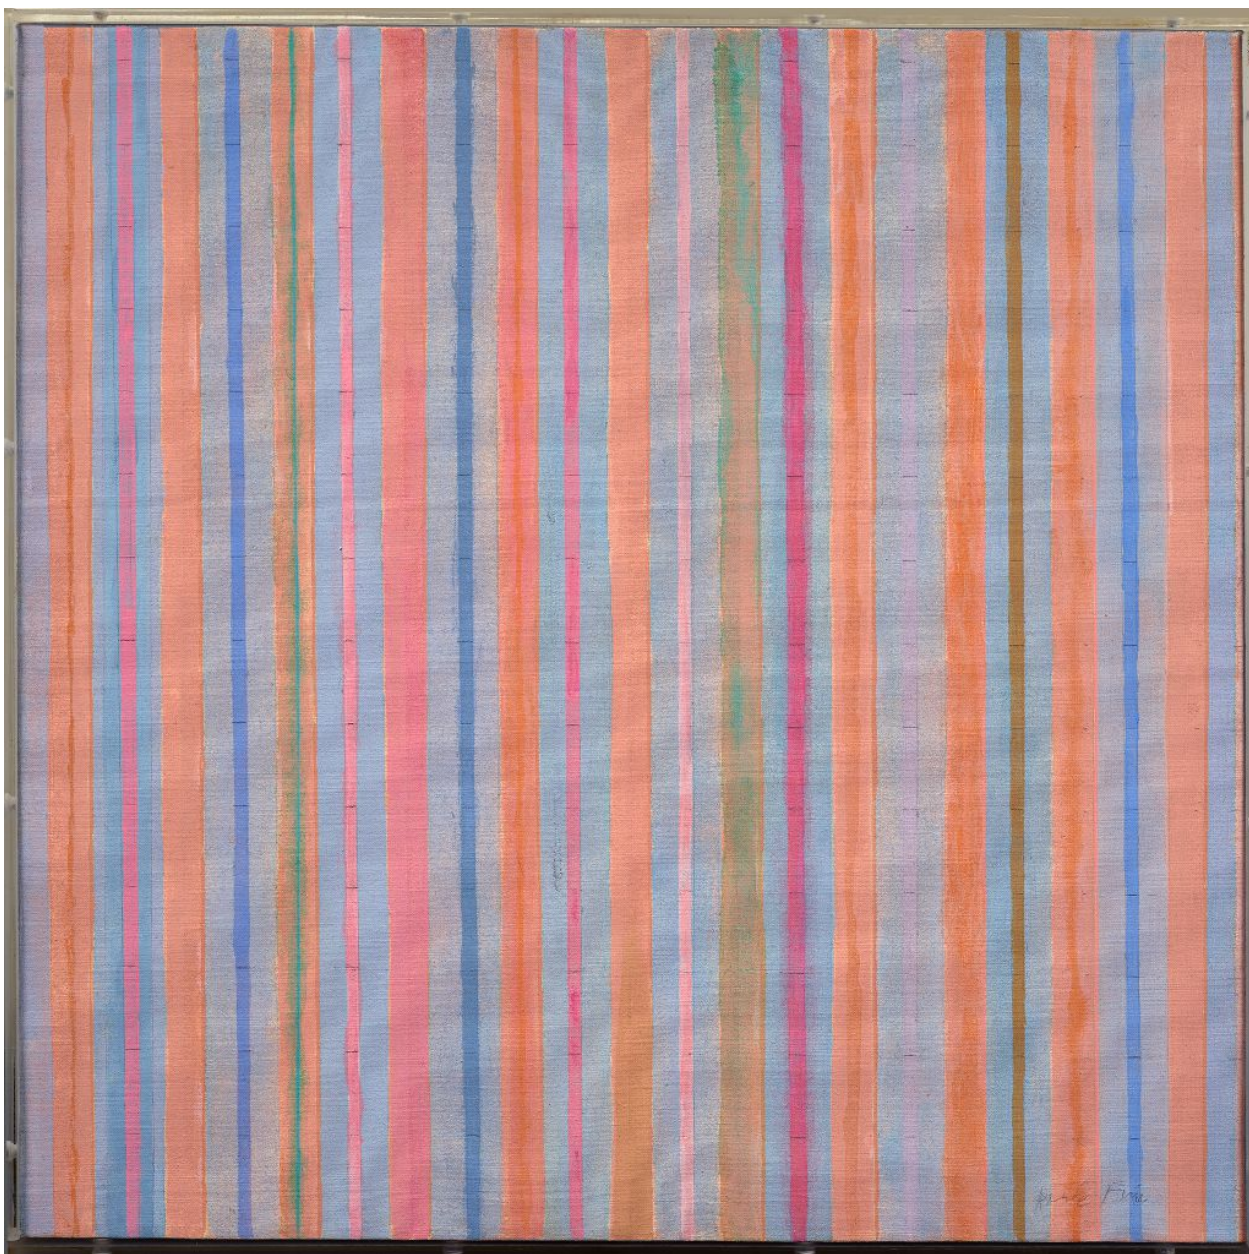

# BERRY ■ CAMPBELL

Perle Fine, *Accordment Series #15, On Its Way* | SOLD, 1977  
Acrylic on canvas, 22 x 22 in. (55.9 x 55.9 cm)  
FIN-00021