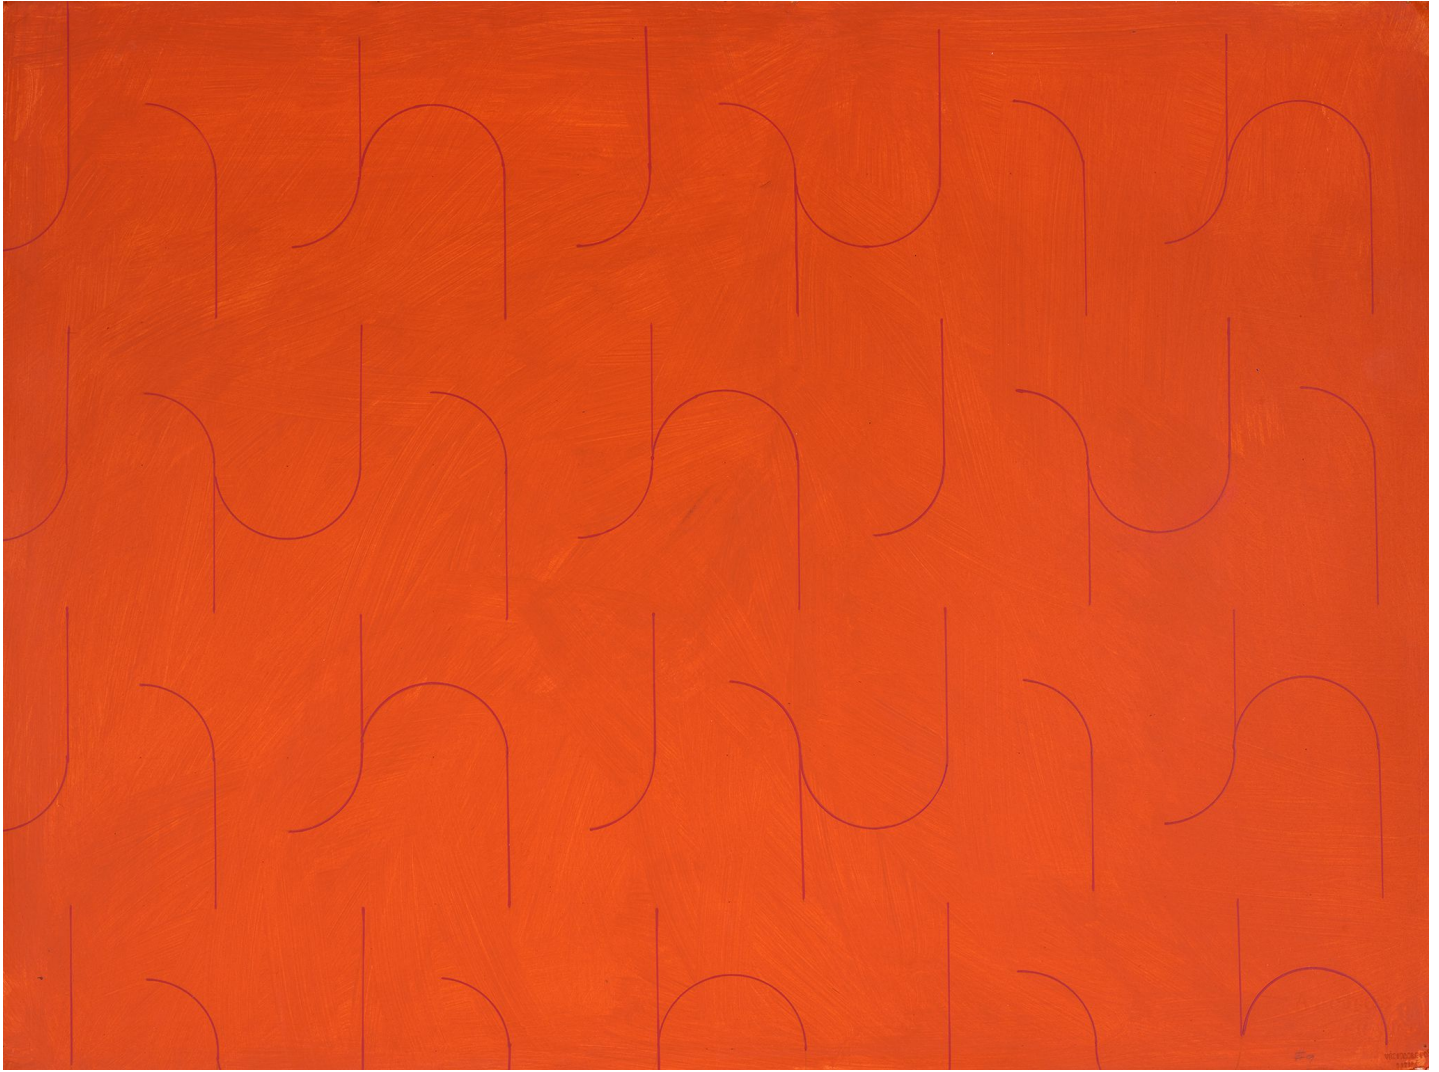

# BERRY ■ CAMPBELL

Perle Fine, *Untitled (Drawing #9)* | SOLD, c. 1973  
Acrylic on Arches paper, 22 1/2 x 30 in. (57.1 x 76.2 cm)  
FIN-00095