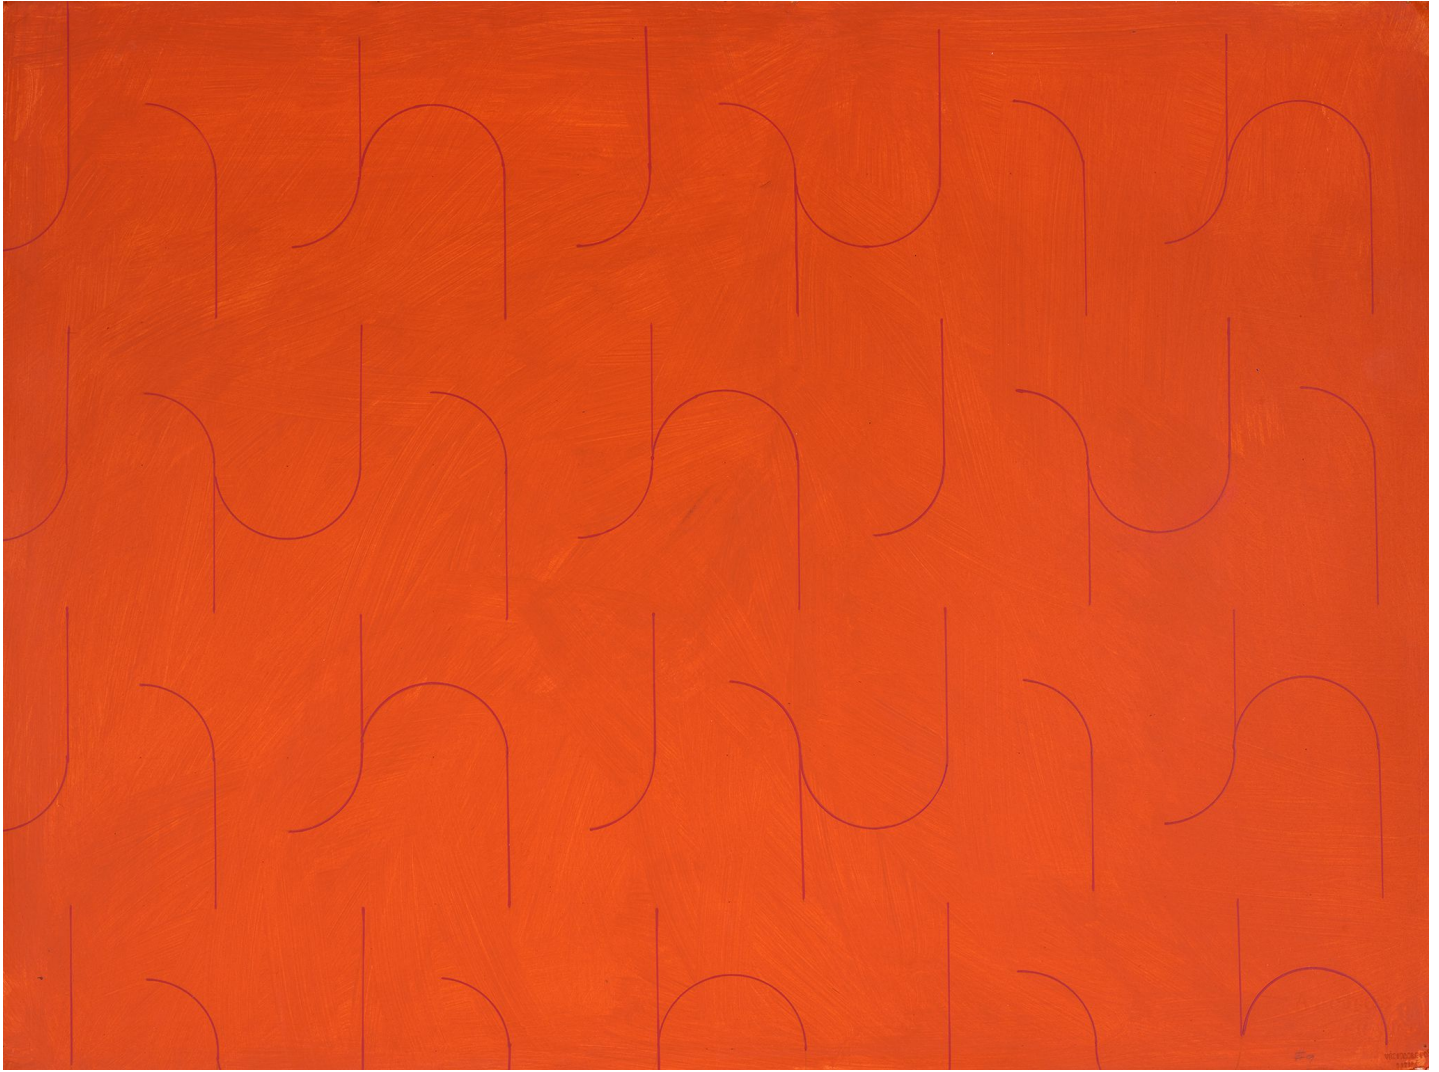

BERRY ■ CAMPBELL

Perle Fine, *Untitled (Drawing #9)* | SOLD, c. 1973
Acrylic on Arches paper, 22 1/2 x 30 in. (57.1 x 76.2 cm)
FIN-00095