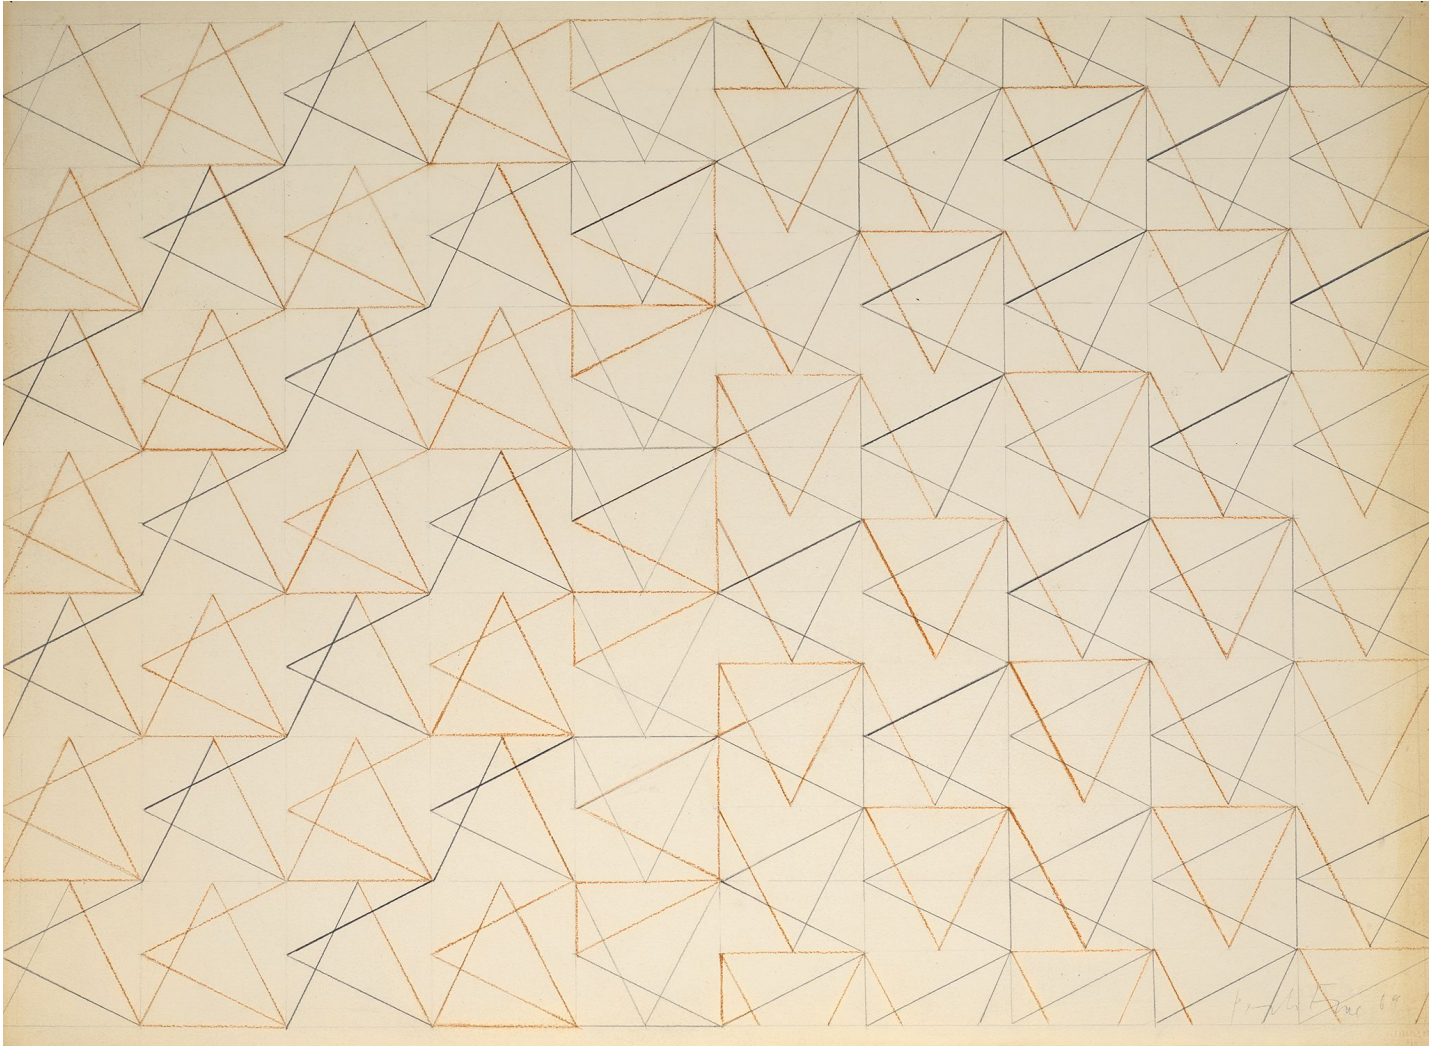

BERRY CAMPBELL

Perle Fine, *All Aglow*, 1969
Conte on Arches paper, 22 1/2 x 30 in. (57.1 x 76.2 cm)
FIN-00092