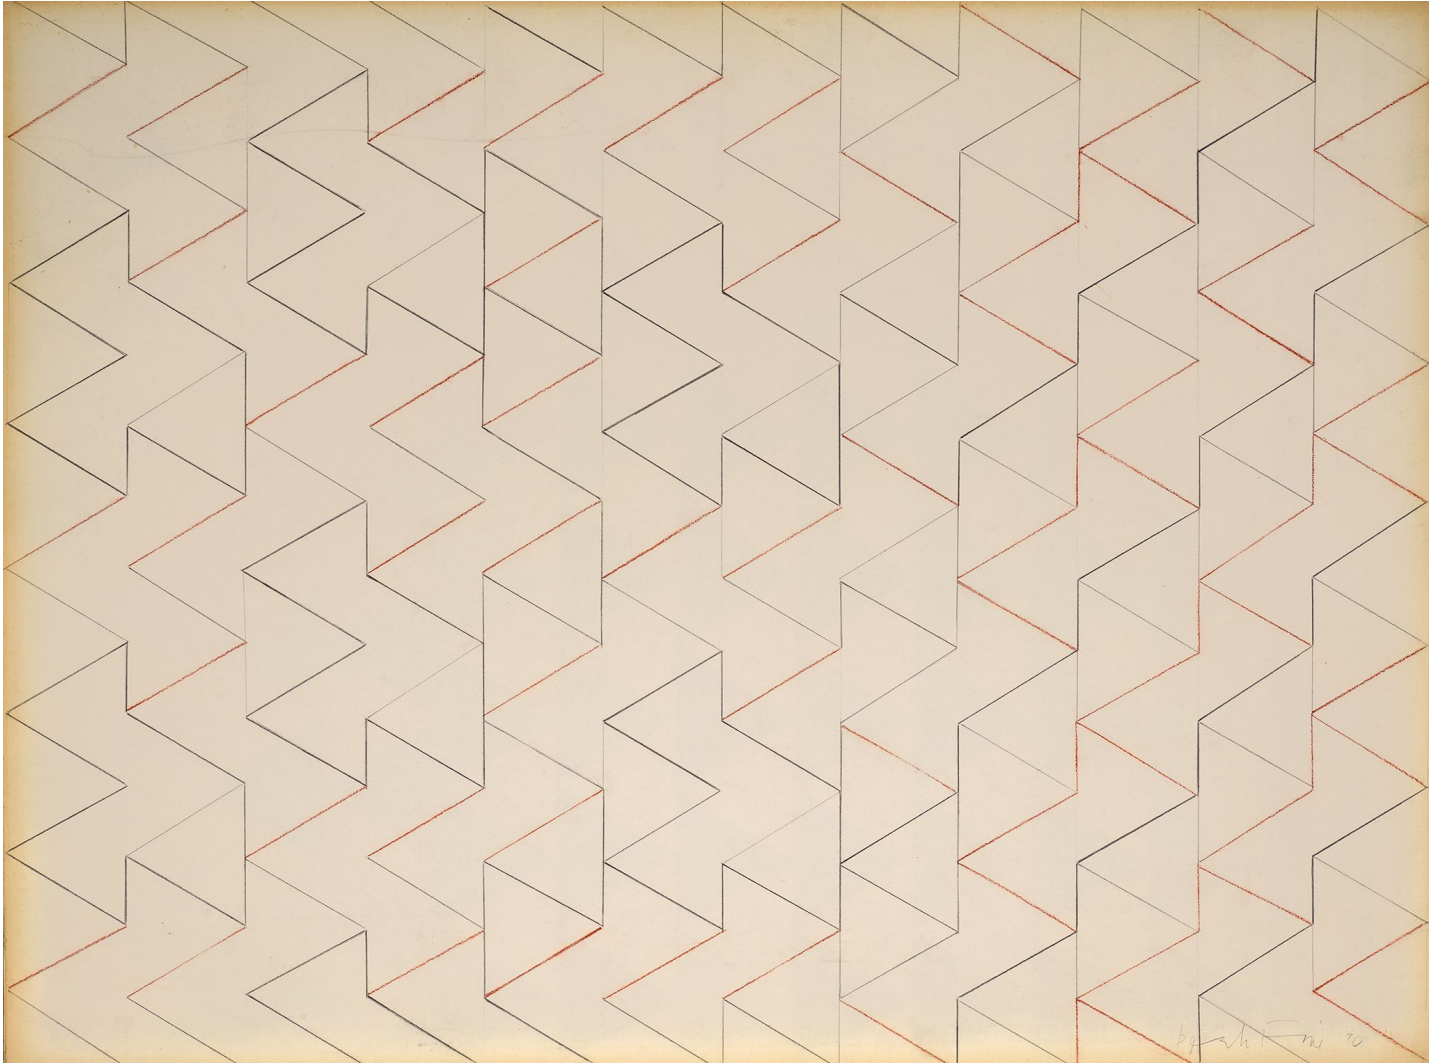

# BERRY ■ CAMPBELL

Perle Fine, *Untitled (Drawing #1)*, 1970

Graphite and colored conte on Arches paper, 22 1/2 x 30 in. (57.1 x 76.2 cm)

FIN-00089