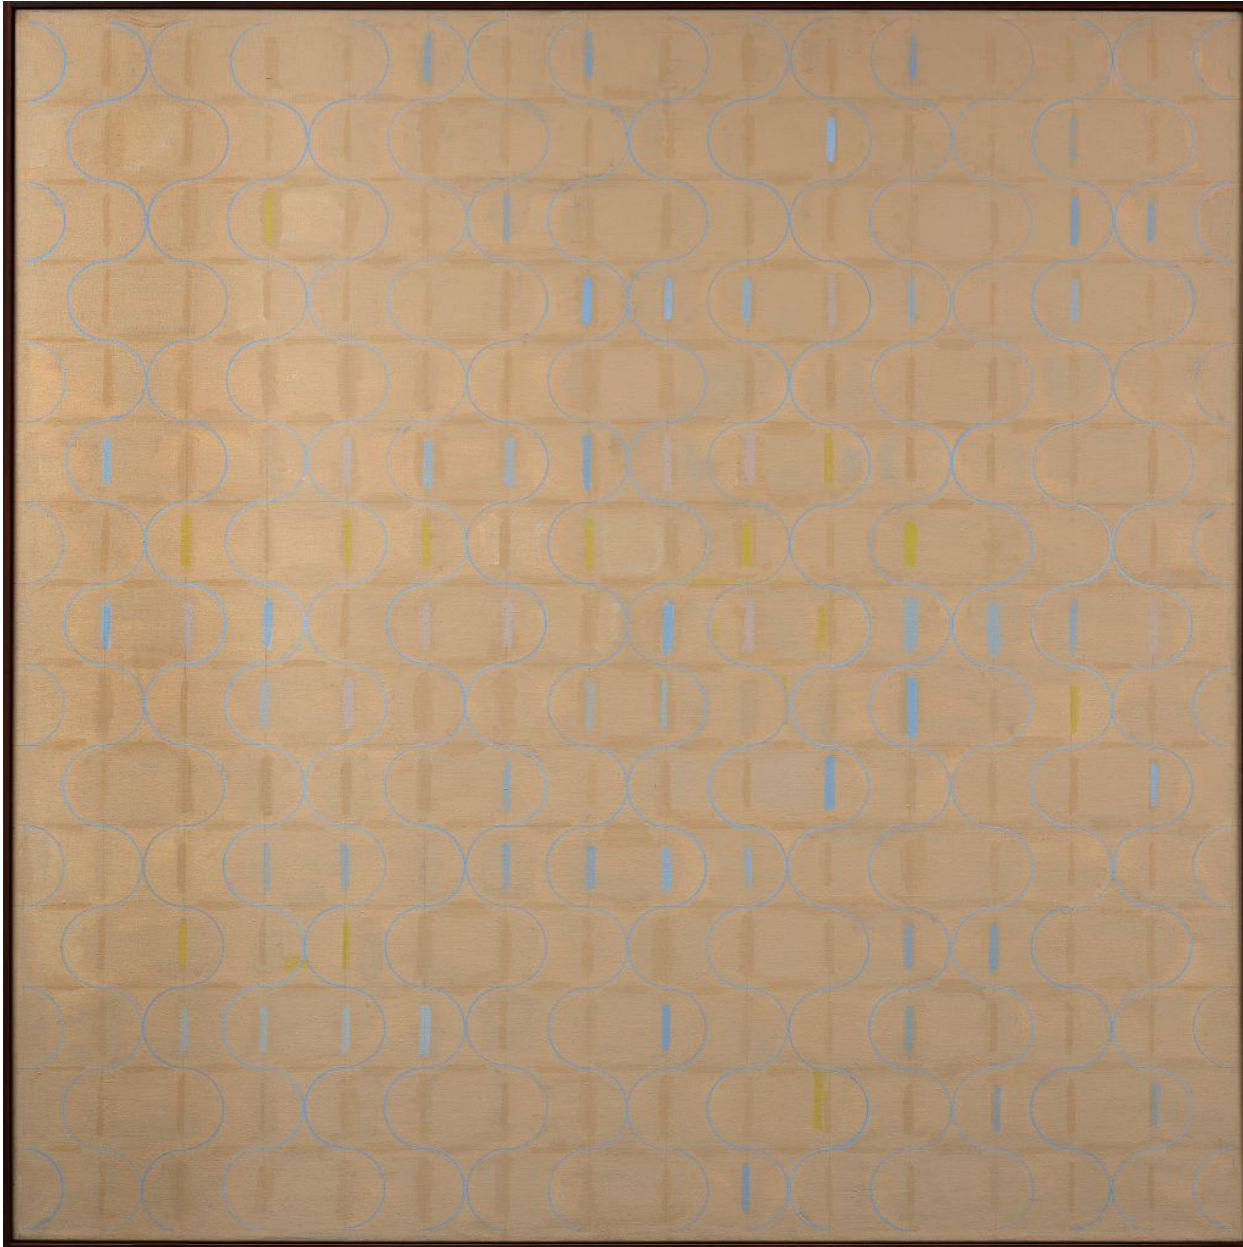

BERRY ■ CAMPBELL

Perle Fine, *A Wave Within a Wave Within a Wave* | SOLD, c. 1974
Acrylic on canvas, 61 x 61 in. (154.9 x 154.9 cm)
FIN-00030