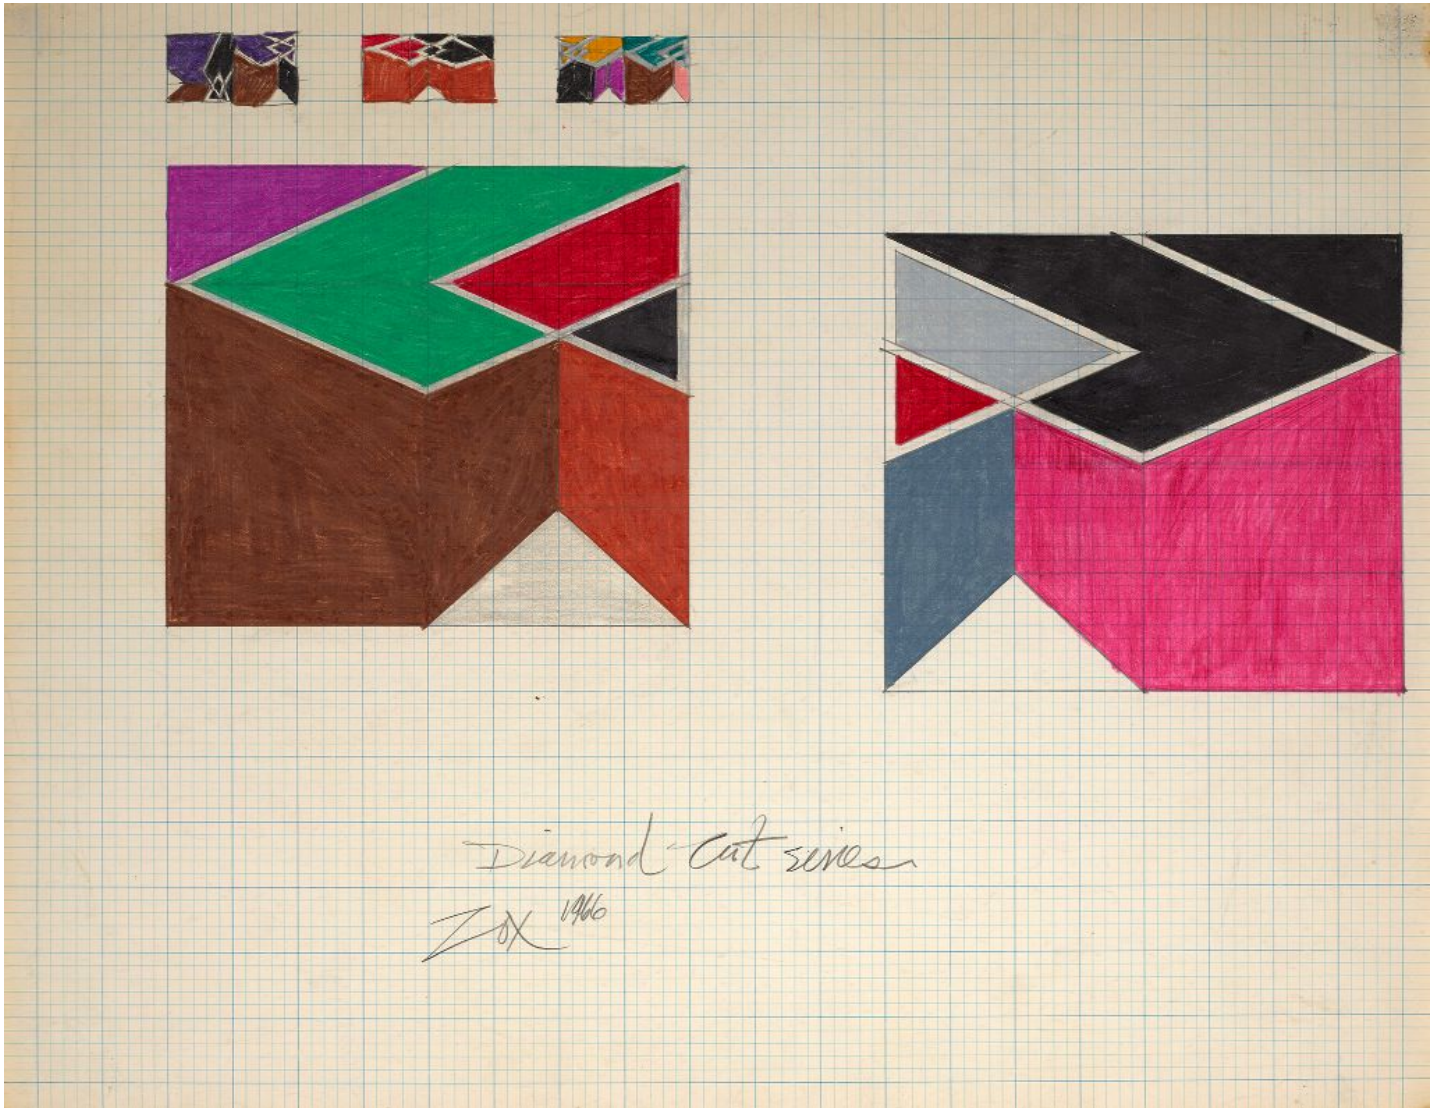

# BERRY ■ CAMPBELL

Larry Zox, *Diamond Cut Series*, 1966  
Colored Pencil & Graphite on Paper, 17 1/8 x 22 1/8 in. (43.5 x 56.2 cm)  
ZOX-00129