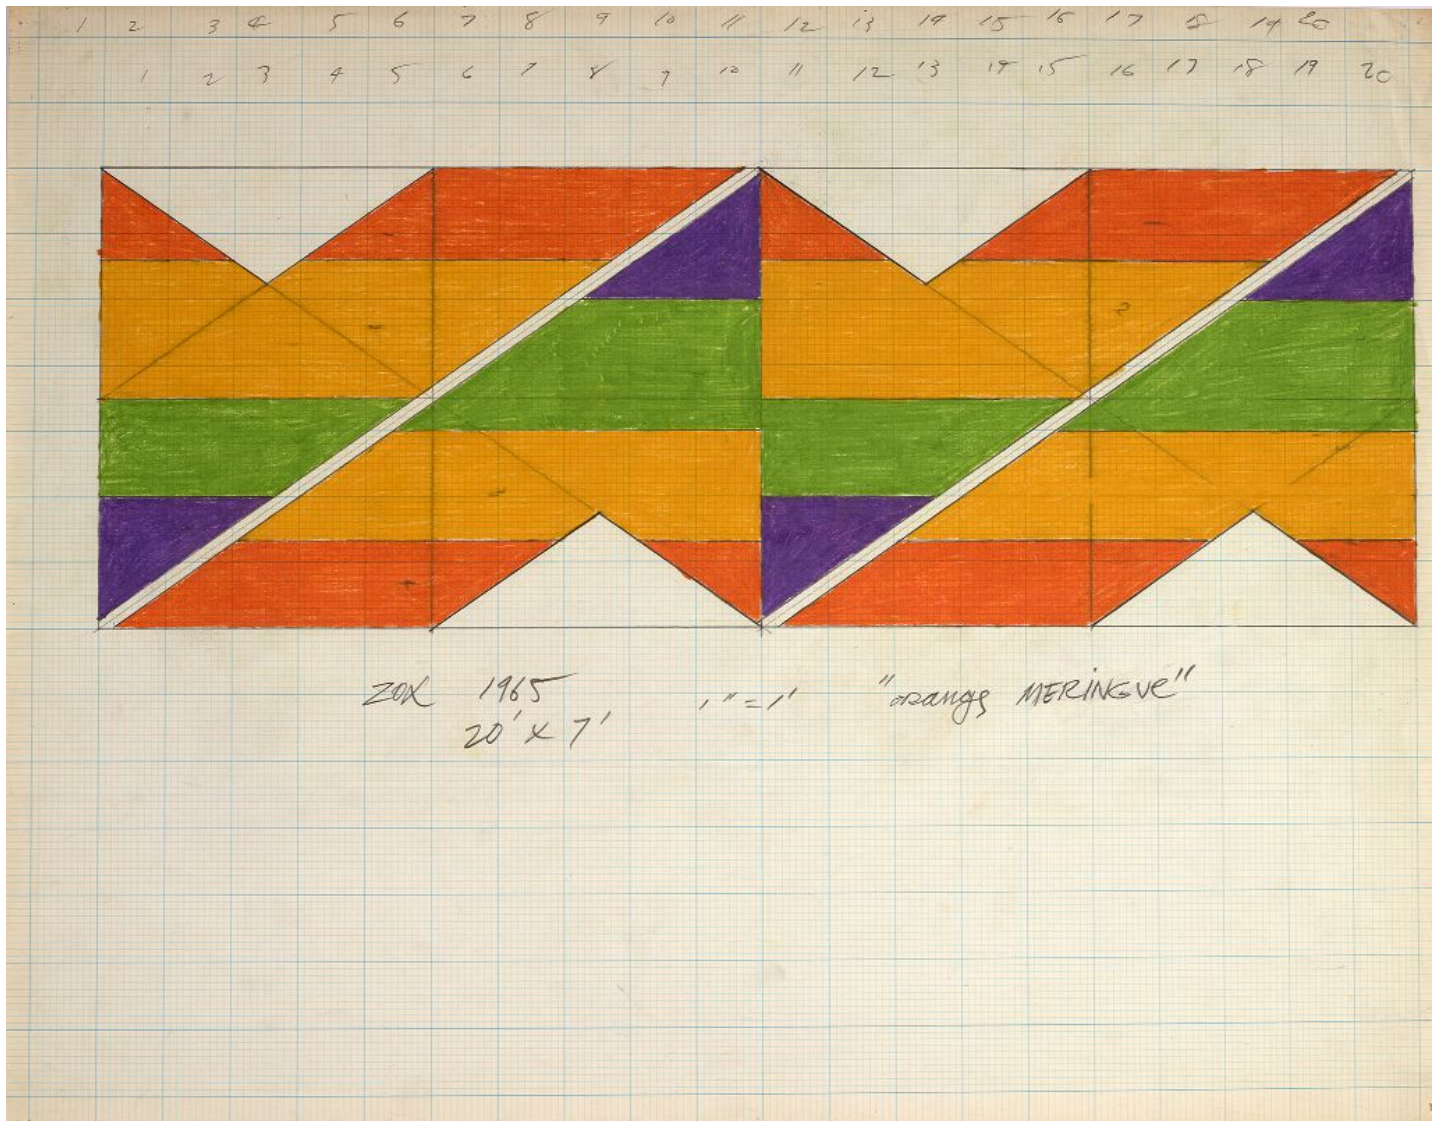

BERRY CAMPBELL

Larry Zox, *Orange Meringue*, 1965
Colored Pencil & Graphite on Paper, 17 1/8 x 22 1/8 in. (43.5 x 56.2 cm)
ZOX-00125