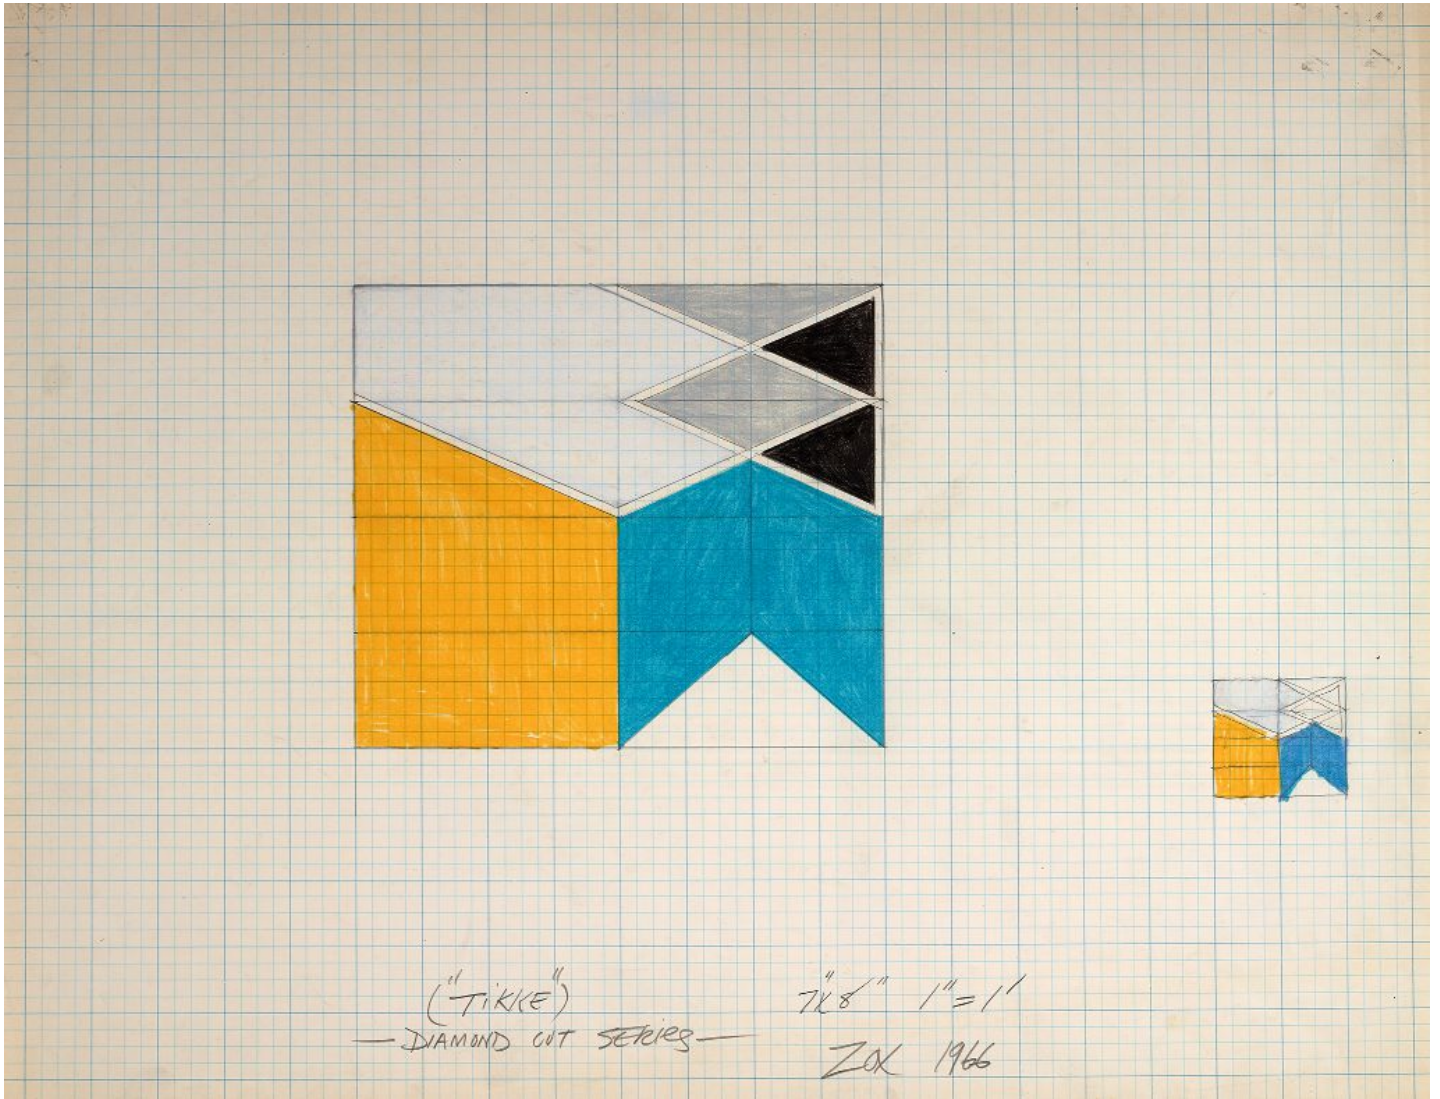

# BERRY CAMPBELL

Larry Zox, *Tikke* -Diamond Cut Series-, 1966  
Colored Pencil & Graphite on Paper, 17 1/8 x 22 1/8 in. (43.5 x 56.2 cm)  
ZOX-00124