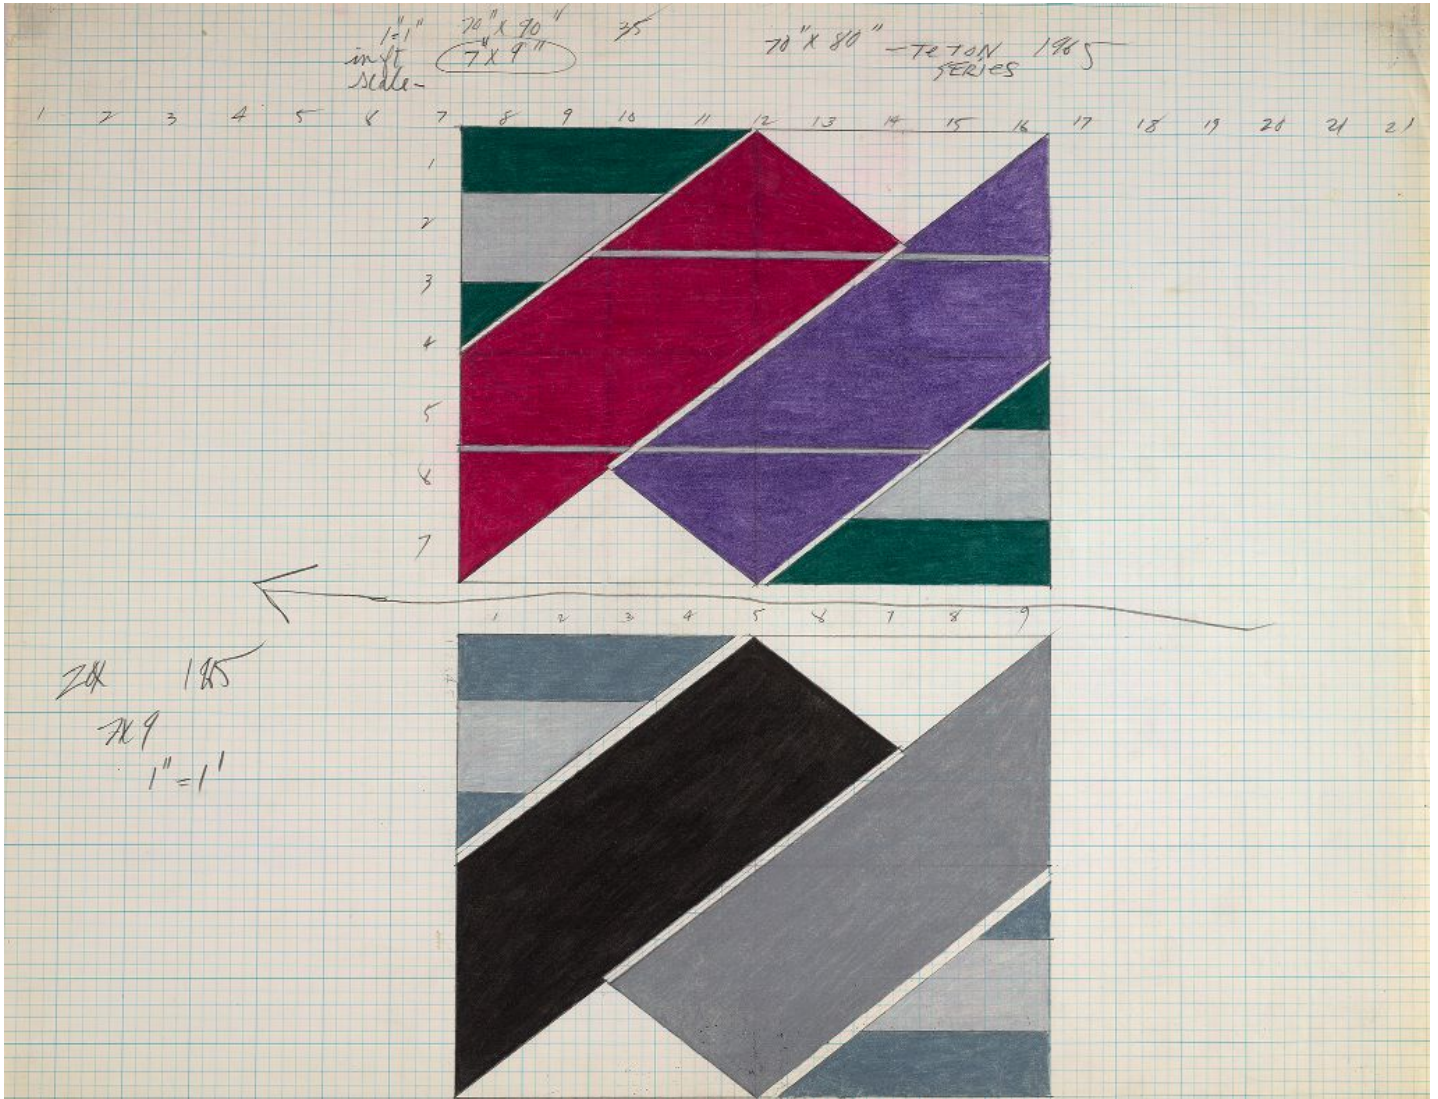

BERRY ■ CAMPBELL

Larry Zox, *Teton Series*, 1965
Colored Pencil & Graphite on Paper, 17 x 22 in. (43.2 x 55.9 cm)
ZOX-00122