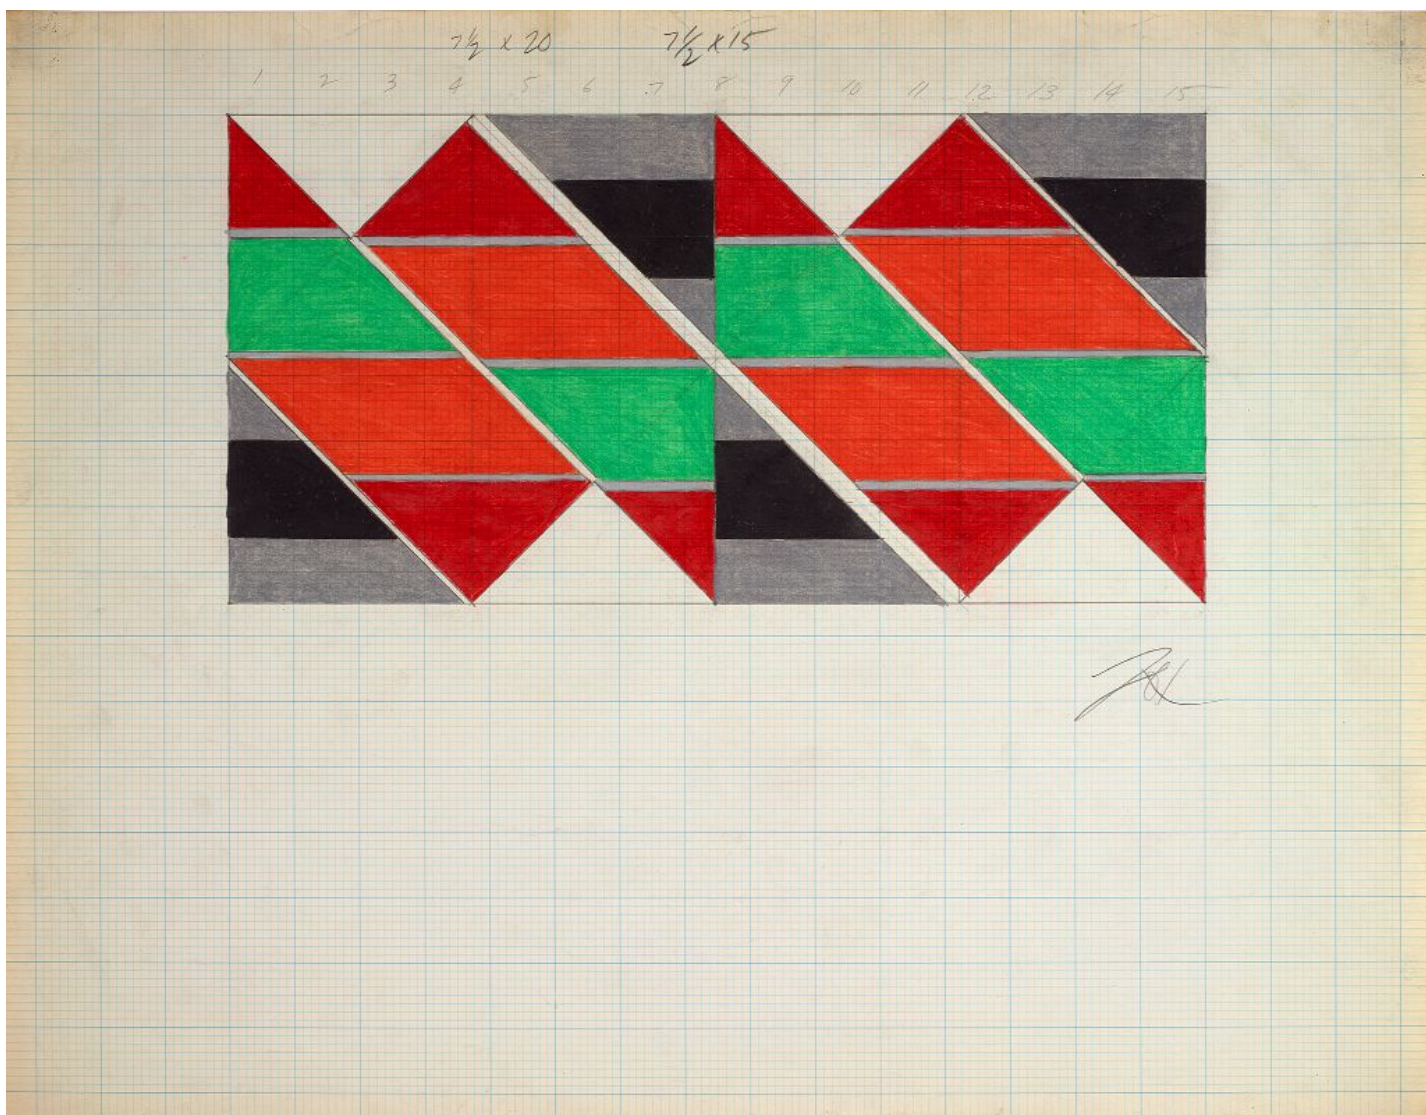

BERRY ■ CAMPBELL

Larry Zox, *Untitled*

Colored Pencil & Graphite on Paper, 17 1/4 x 22 1/8 in. (43.8 x 56.2 cm)

ZOX-00117