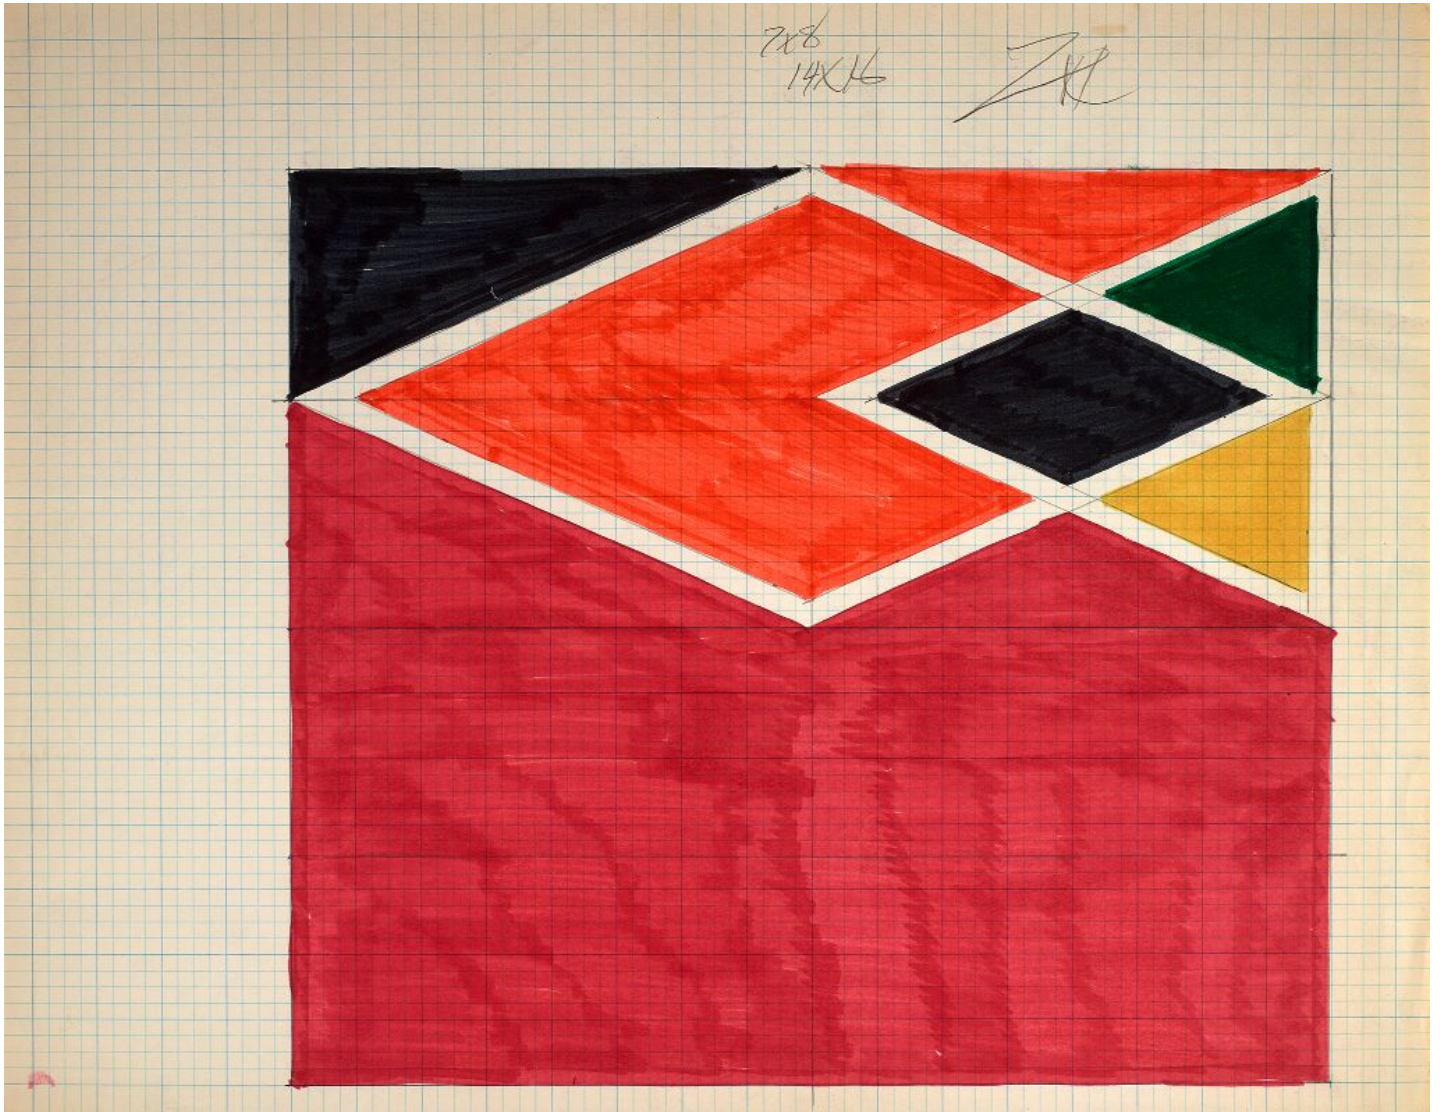

BERRY ■ CAMPBELL

Larry Zox, *Untitled*

Colored Pencil & Graphite on Paper, 17 1/8 x 22 1/8 in. (43.5 x 56.2 cm)

ZOX-00112