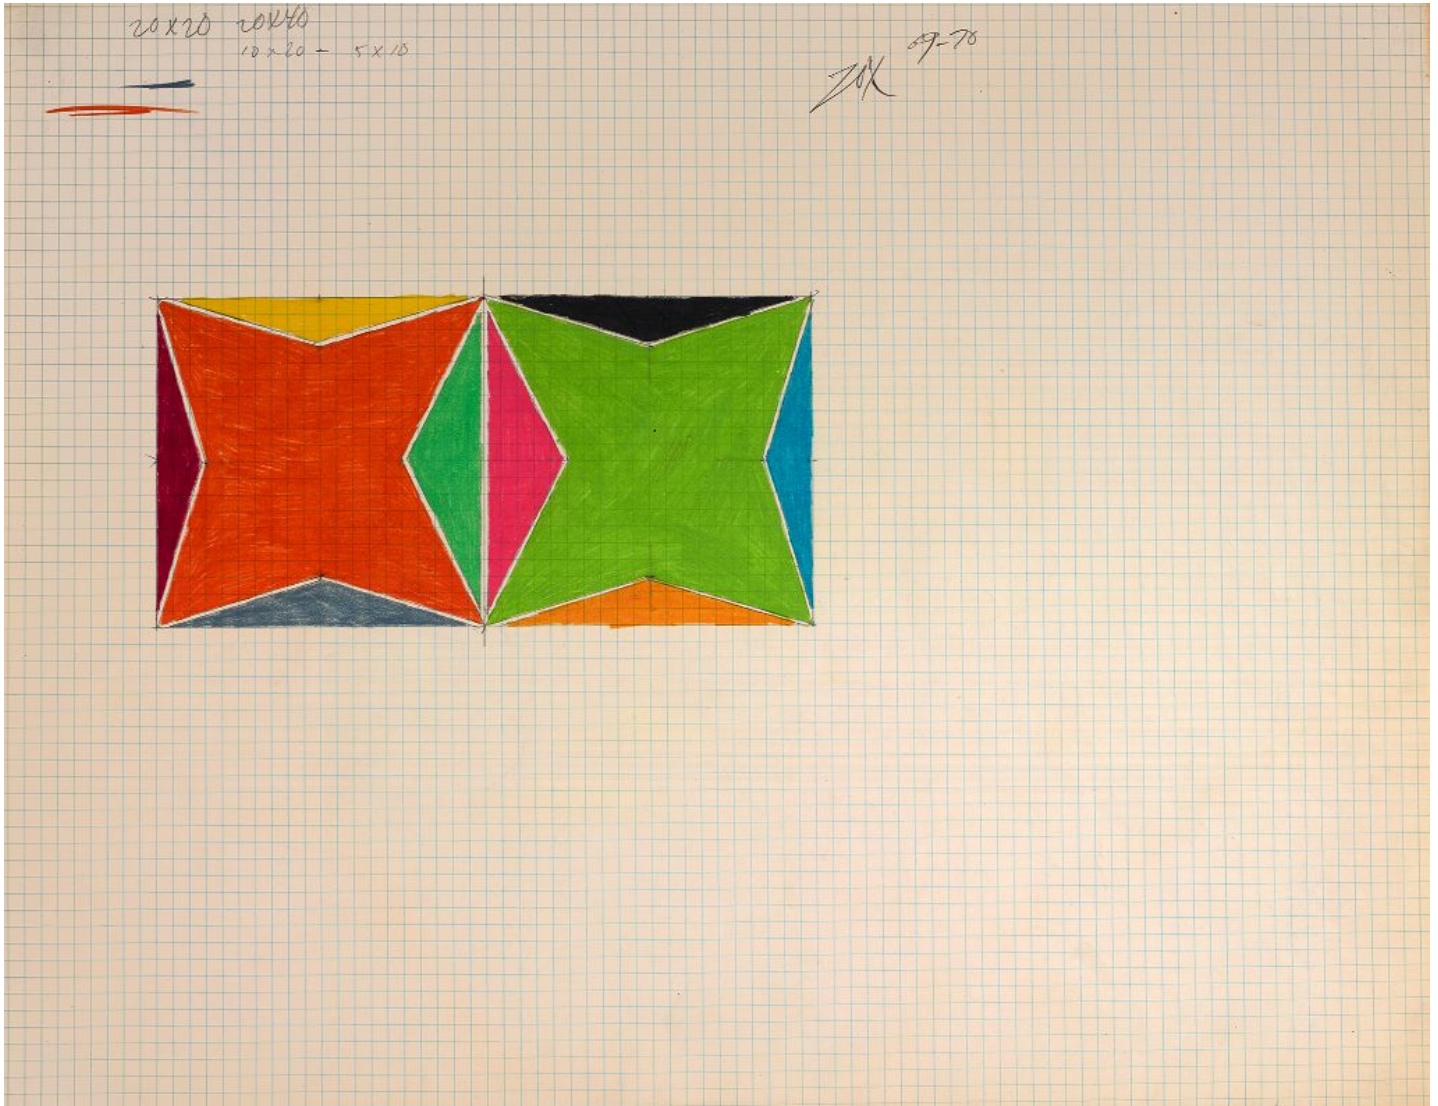

BERRY ■ CAMPBELL

Larry Zox, *Untitled*, 1969-70

Colored Pencil & Graphite on Paper, 17 1/8 x 22 1/8 in. (43.5 x 56.2 cm)

ZOX-00111