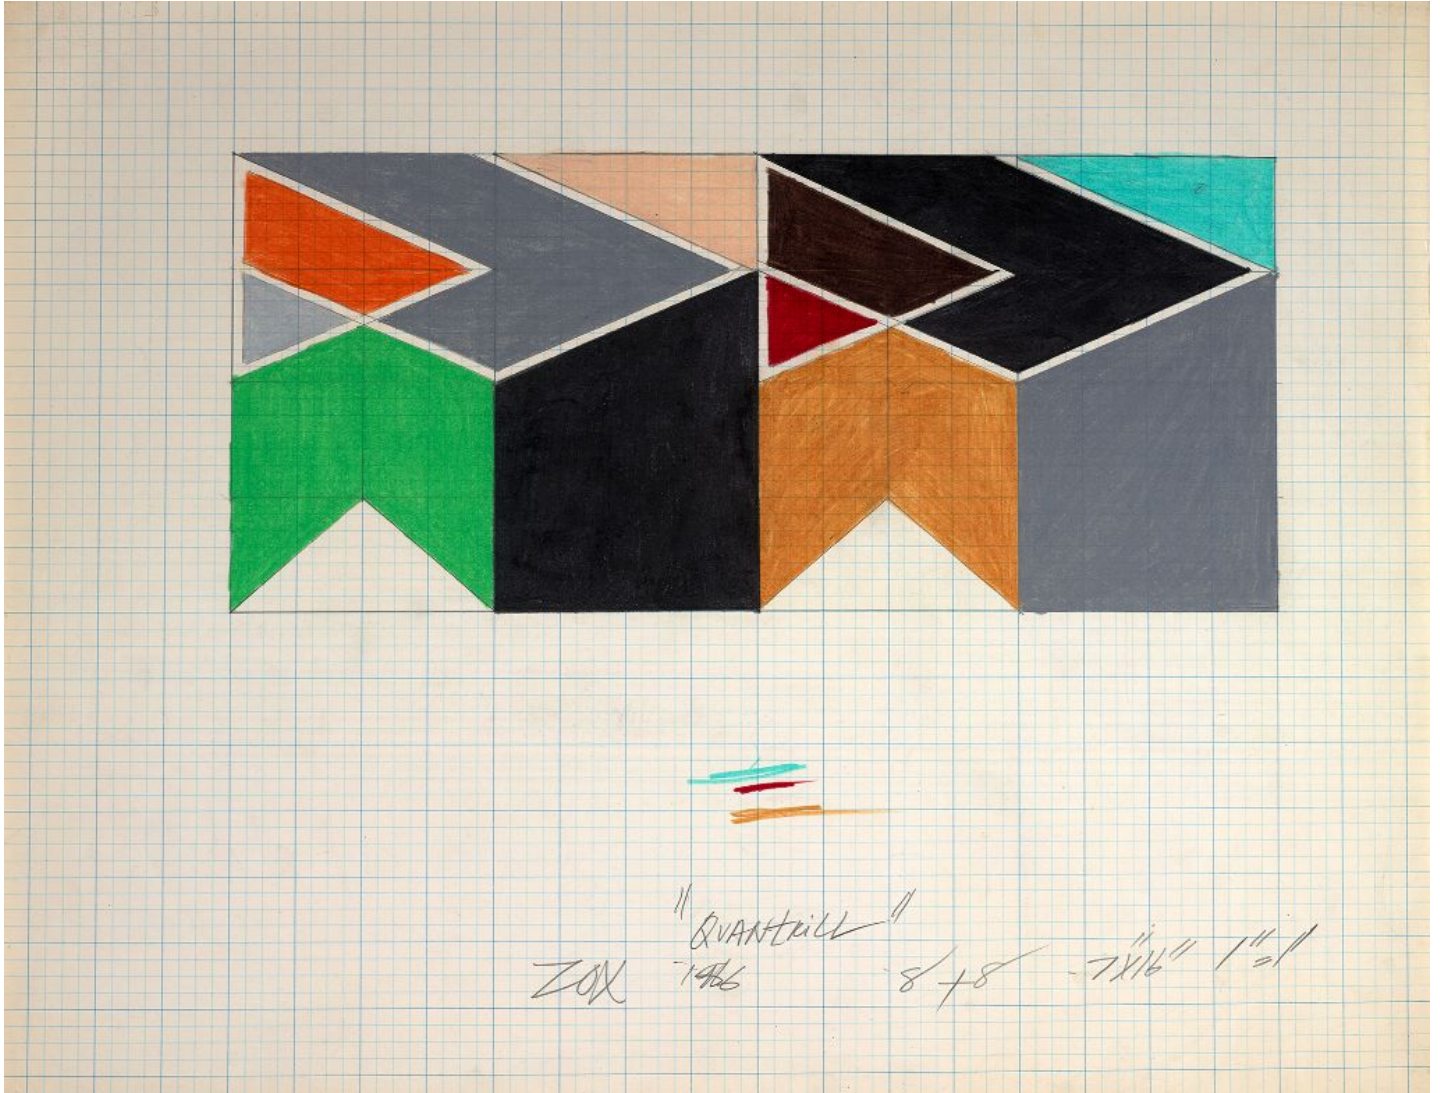

BERRY ■ CAMPBELL

Larry Zox, *Quantrill*, 1966
Colored Pencil & Graphite on Paper, 17 1/8 x 22 1/8 in. (43.5 x 56.2 cm)
ZOX-00110