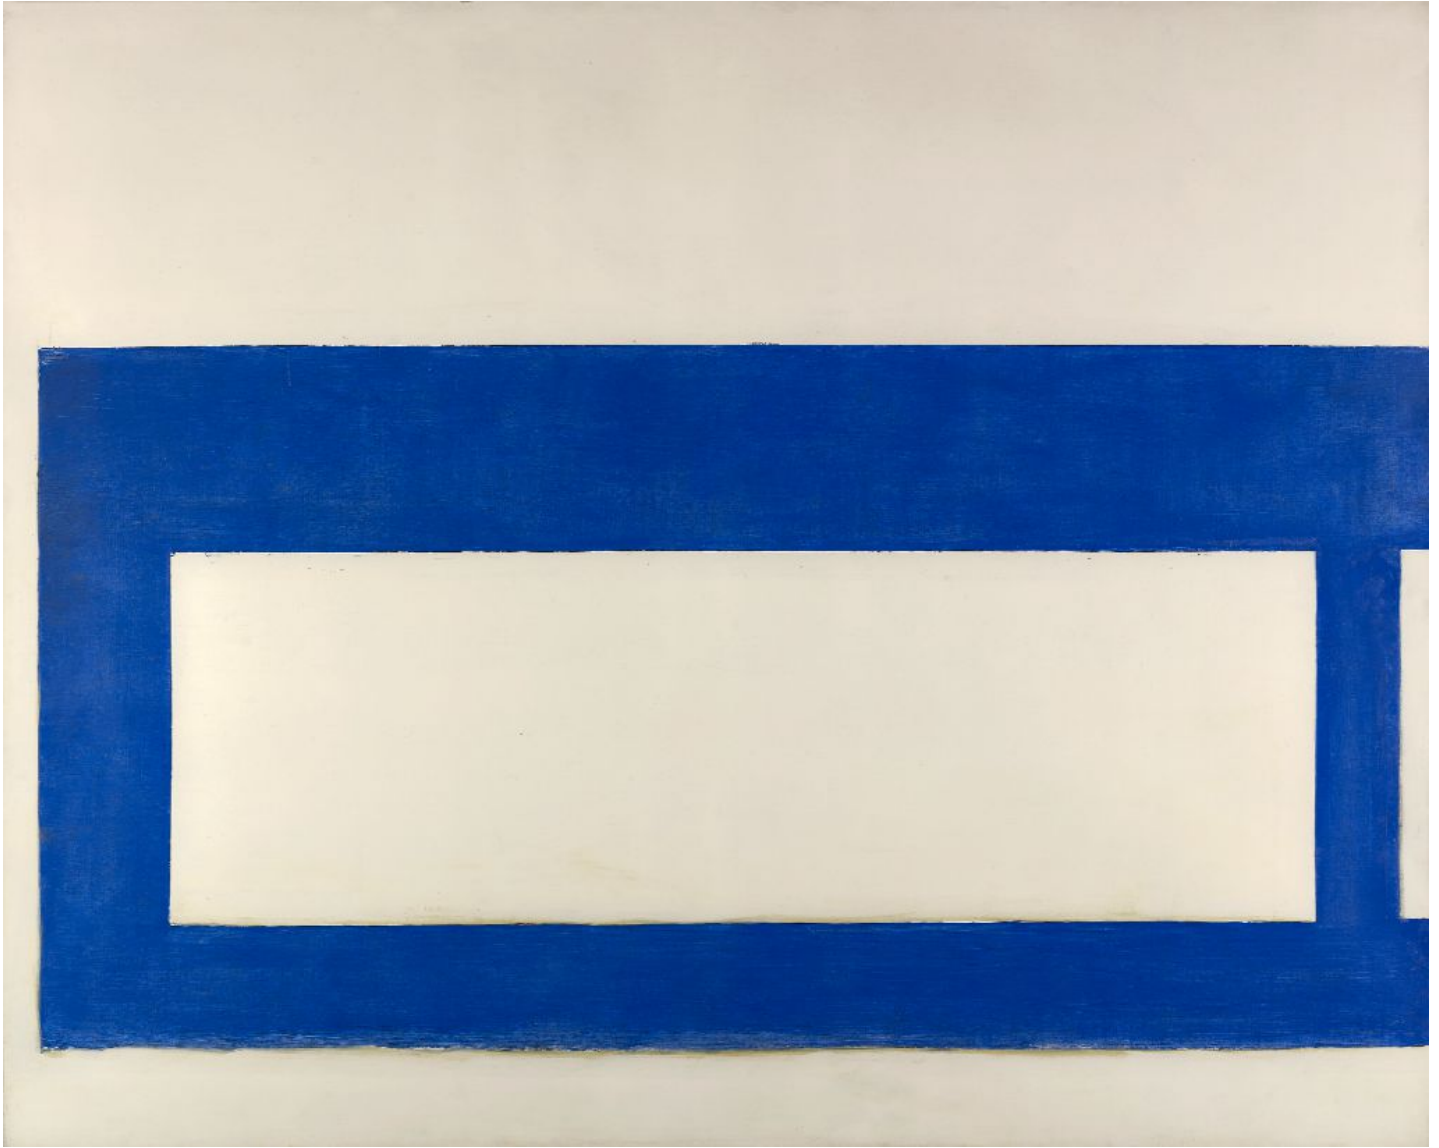

# BERRY ■ CAMPBELL

Perle Fine, *Cool Series #34, Ensign*, c. 1961-63  
Oil on canvas, 68 x 84 in. (172.7 x 213.4 cm)  
FIN-00040