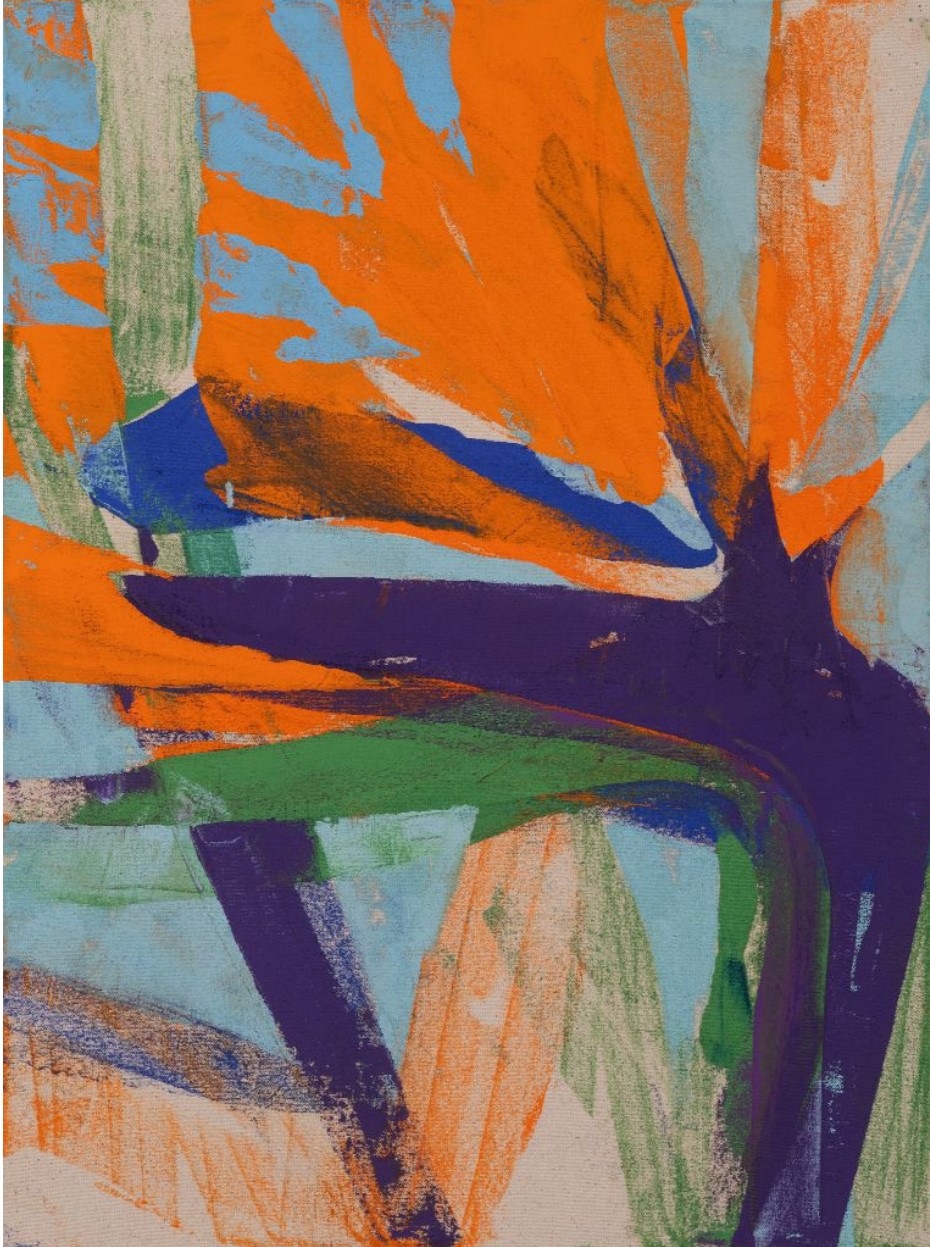

BERRY ■ CAMPBELL

Eric Dever, *Los Angeles*, 1962 | SOLD, 2019
Oil on canvas, 24 x 18 in. (61 x 45.7 cm)
DEV-00121