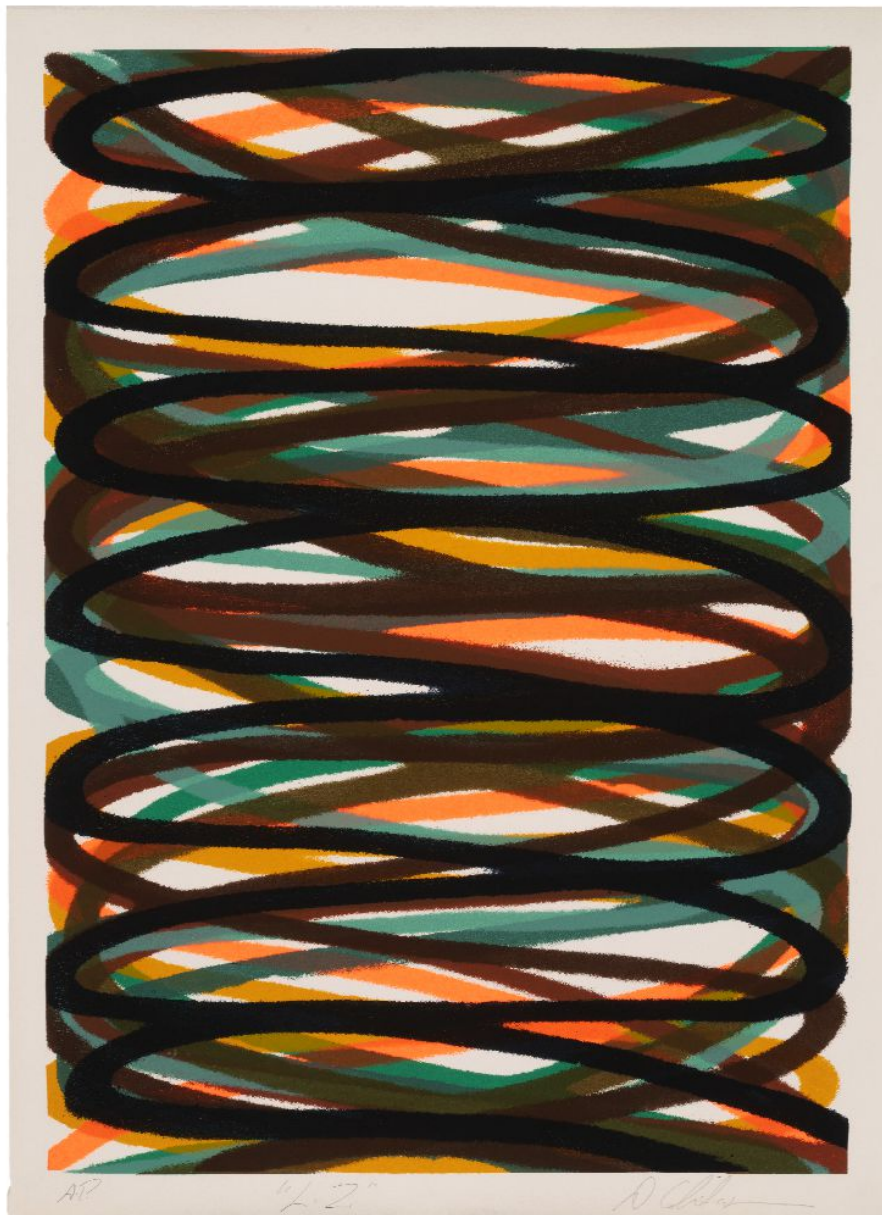

BERRY ■ CAMPBELL

Dan Christensen, *Signed Artist's Proof (L.Z., Larry Zox)*, 1978
Serigraph on Arches paper, 27 3/4 x 20 in. (70.5 x 50.8 cm)
CHR-00294