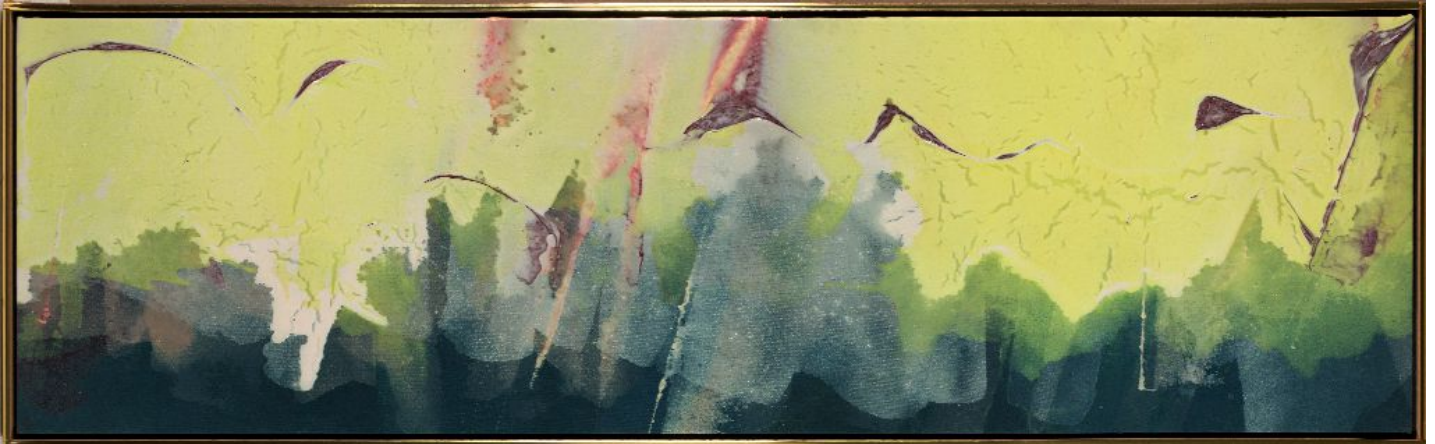

BERRY ■ CAMPBELL

Walter Darby Bannard, *Sky Line*, 1981
Acrylic on canvas, 59 x 18 in. (149.9 x 45.7 cm)
BAN-00182