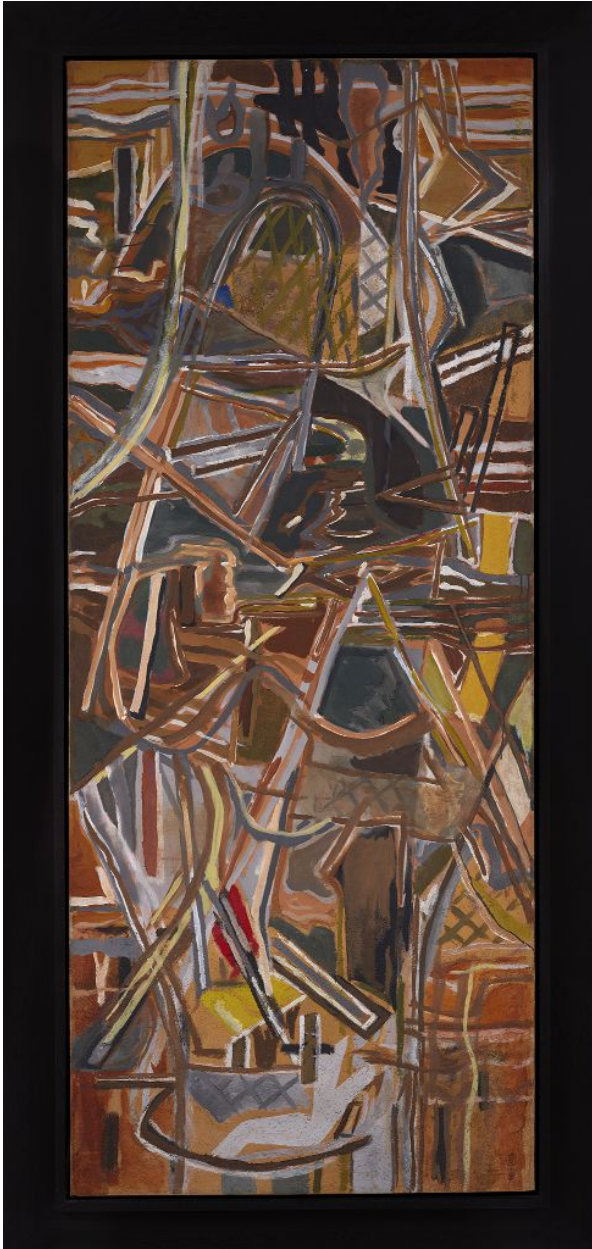

# BERRY ■ CAMPBELL

Perle Fine, *Untitled* | *SOLD*, c. 1950  
Oil on canvas, 71 x 29 in. (180.3 x 73.7 cm)  
FIN-00085