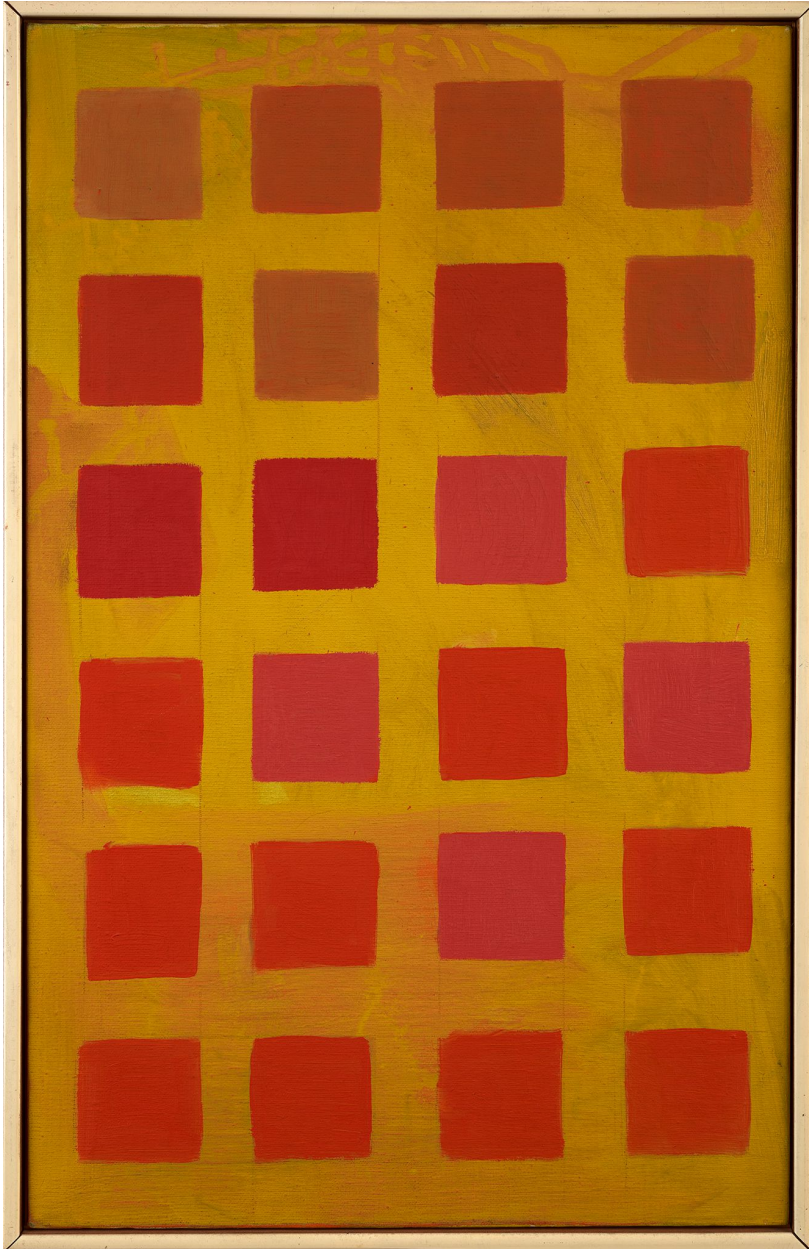

BERRY ■ CAMPBELL

Yvonne Thomas, *Ideosquare*, 1964
Oil on canvas, 22 x 14 in. (55.9 x 35.6 cm)
THO-00021