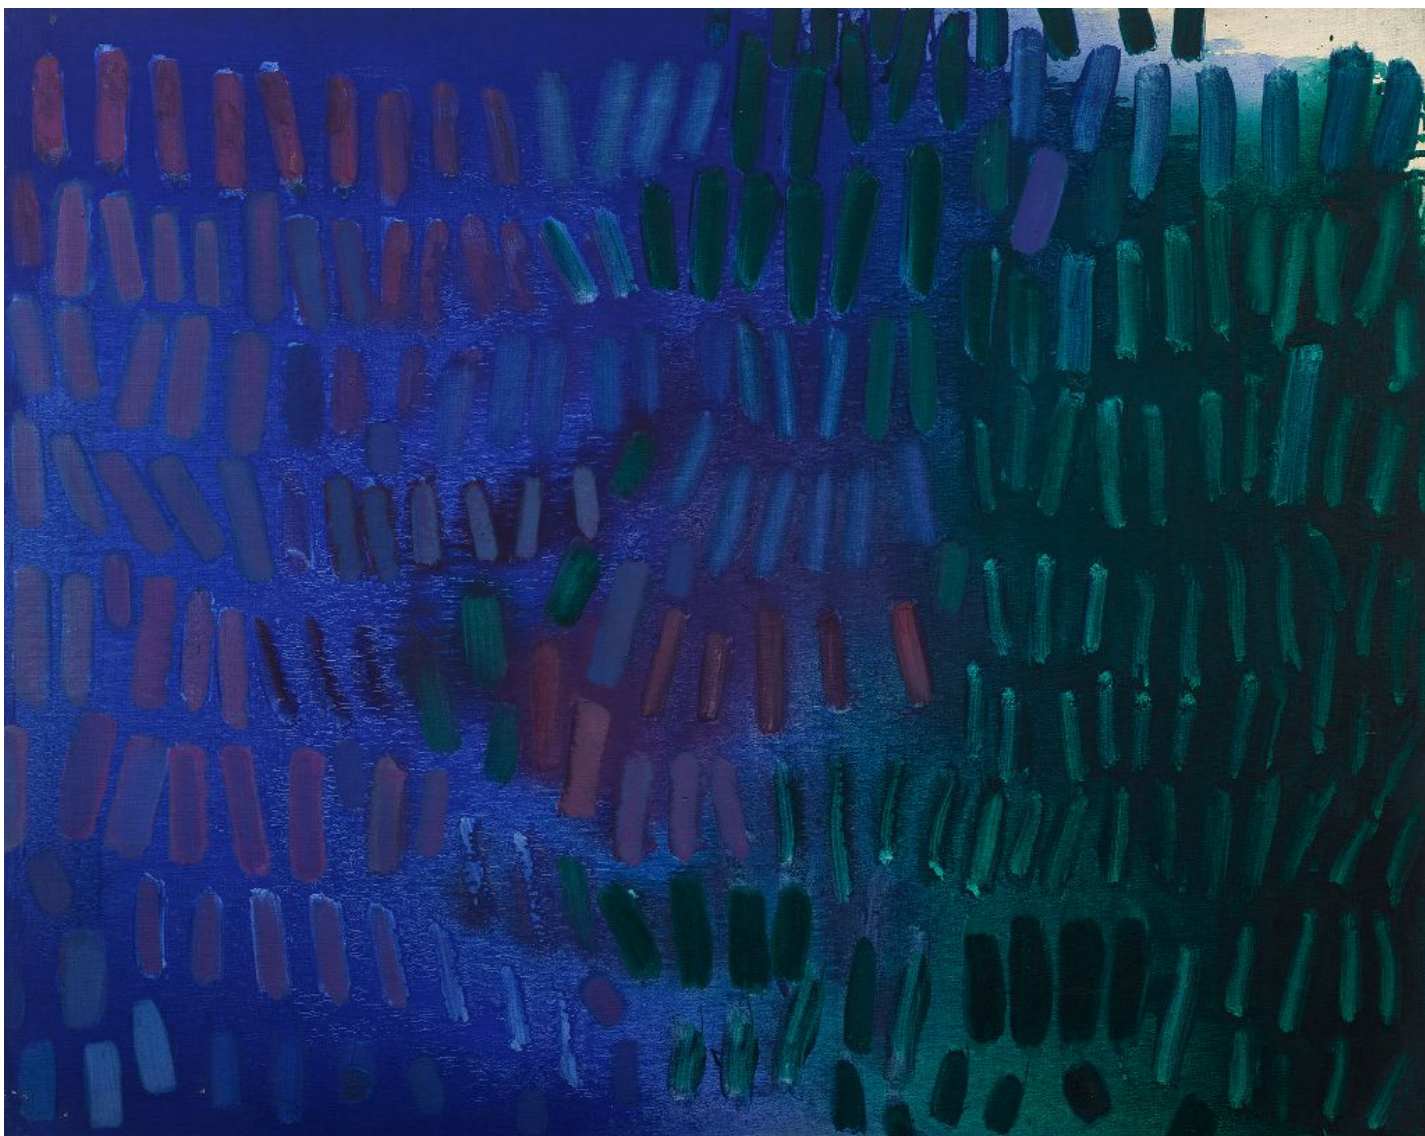

BERRY ■ CAMPBELL

Yvonne Thomas, *The Window* | *SOLD*, 1964
Oil on canvas, 40 x 50 in. (101.6 x 127 cm)
THO-00087