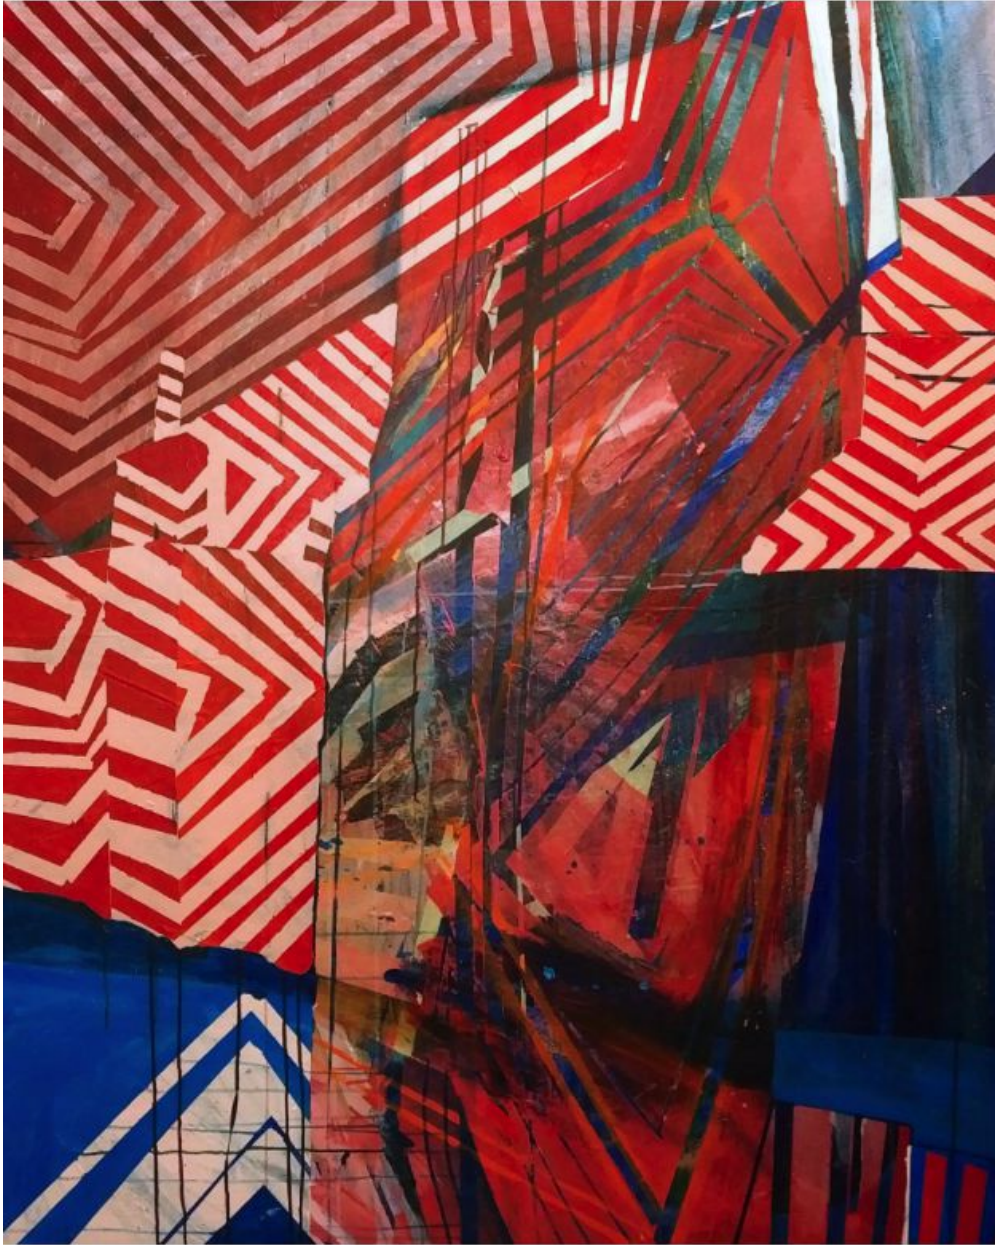

BERRY ■ CAMPBELL

Jenny Hager, *One Legged Panther*, 2018
Oil on canvas, 60 x 48 x 1 3/8 in. (152.4 x 121.9 x 3.5 cm)
NYSSHAG-00001